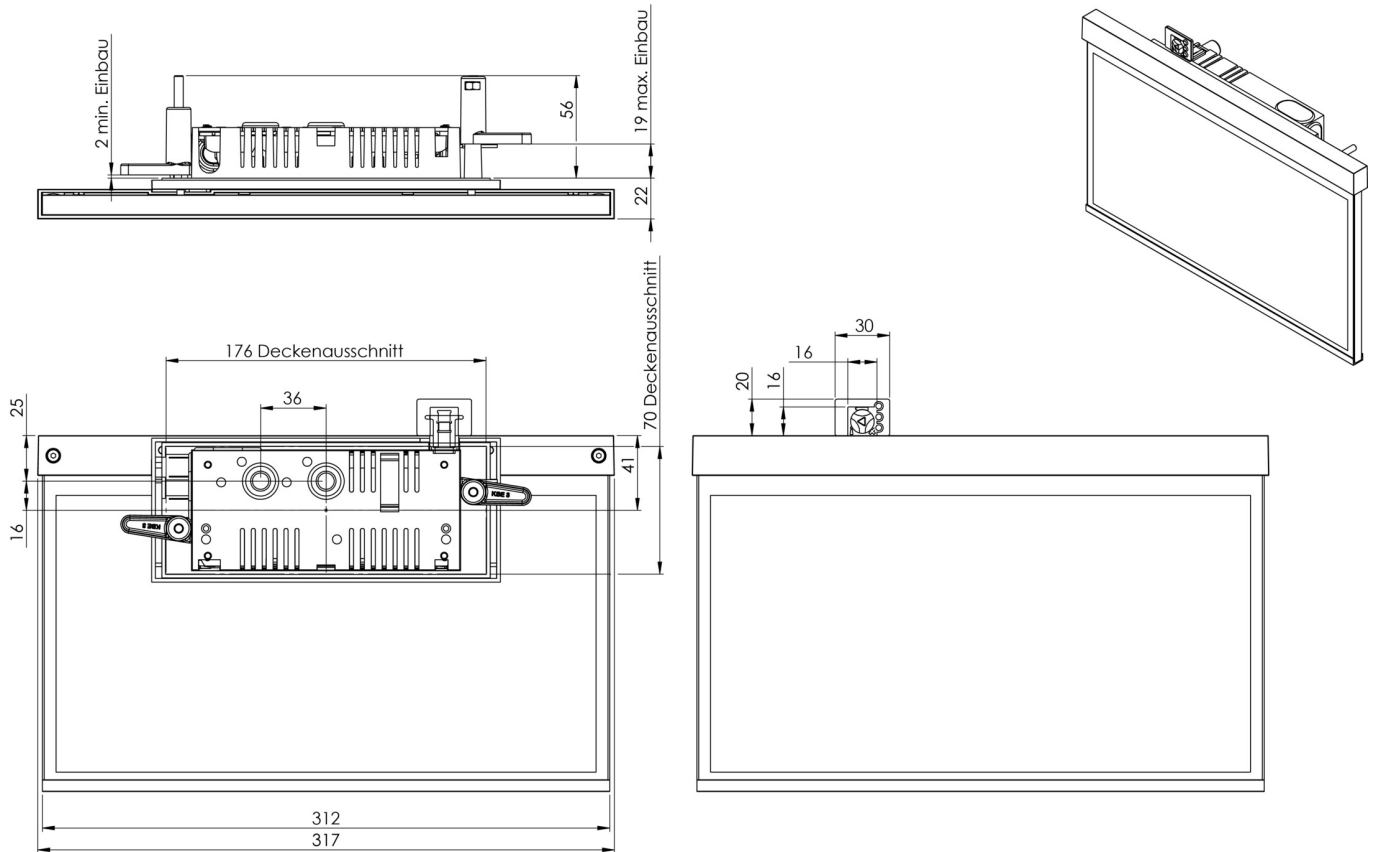

TECHNICAL DRAWING

ACCESSORY LIST

BALLPLX-AX - Wire mesh surround

AM-XBE -

RELATED PRODUCTS

Art.-No.	Image	Monitoring	Supply	Color	Investment	Automatic log	Maintenance level	Remote maintenance	max. luminaires	Single luminaire monitoring
AXR008SC		SelfControl (SC)	Single battery	RAL 9003	€	no	high	no	unlimited	itself
AXR008SC-AZ		SelfControl (SC)	Single battery	RAL 7016	€	no	high	no	unlimited	itself

As of: 14.05.2025 - Subject to technical changes and errors.