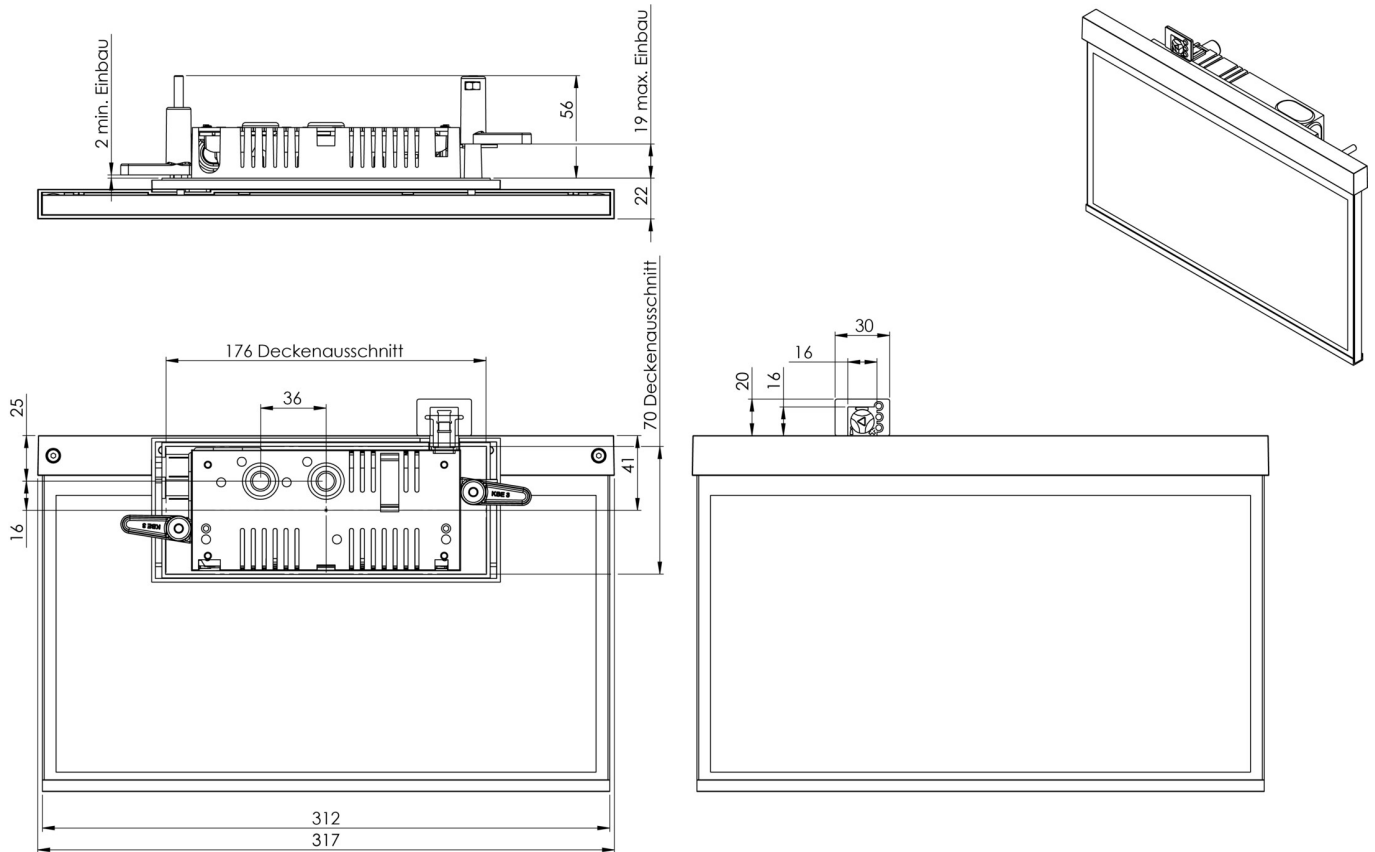

TECHNICAL DRAWING

ACCESSORY LIST

BALLPLX-AX - Wire mesh surround

AM-XBE -

RELATED PRODUCTS

Art.-No.	Image	Monitoring	Supply	Color	Investment	Automatic log	Maintenance level	Remote maintenance	max. luminaires	Single luminaire monitoring
AXR008SC-AZ		SelfControl (SC)	Single battery	RAL 7016	€	no	high	no	unlimited	itself
AXR008SC-E		SelfControl (SC)	Single battery	Edelstahl	€	no	high	no	unlimited	itself

As of: 14.05.2025 - Subject to technical changes and errors.