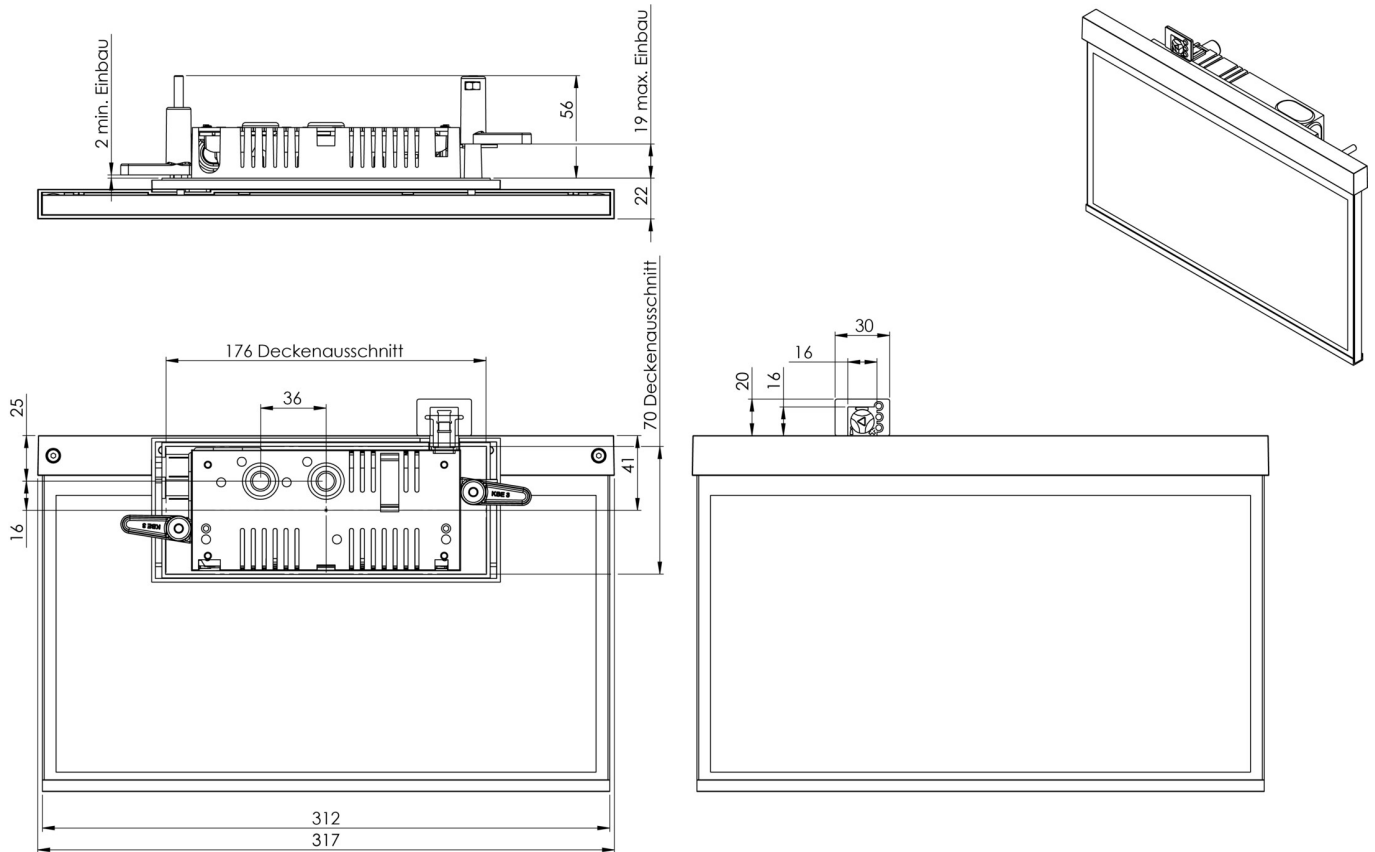

TECHNICAL DRAWING

ACCESSORY LIST

BALLPLX-AX - Wire mesh surround

AM-XBE -