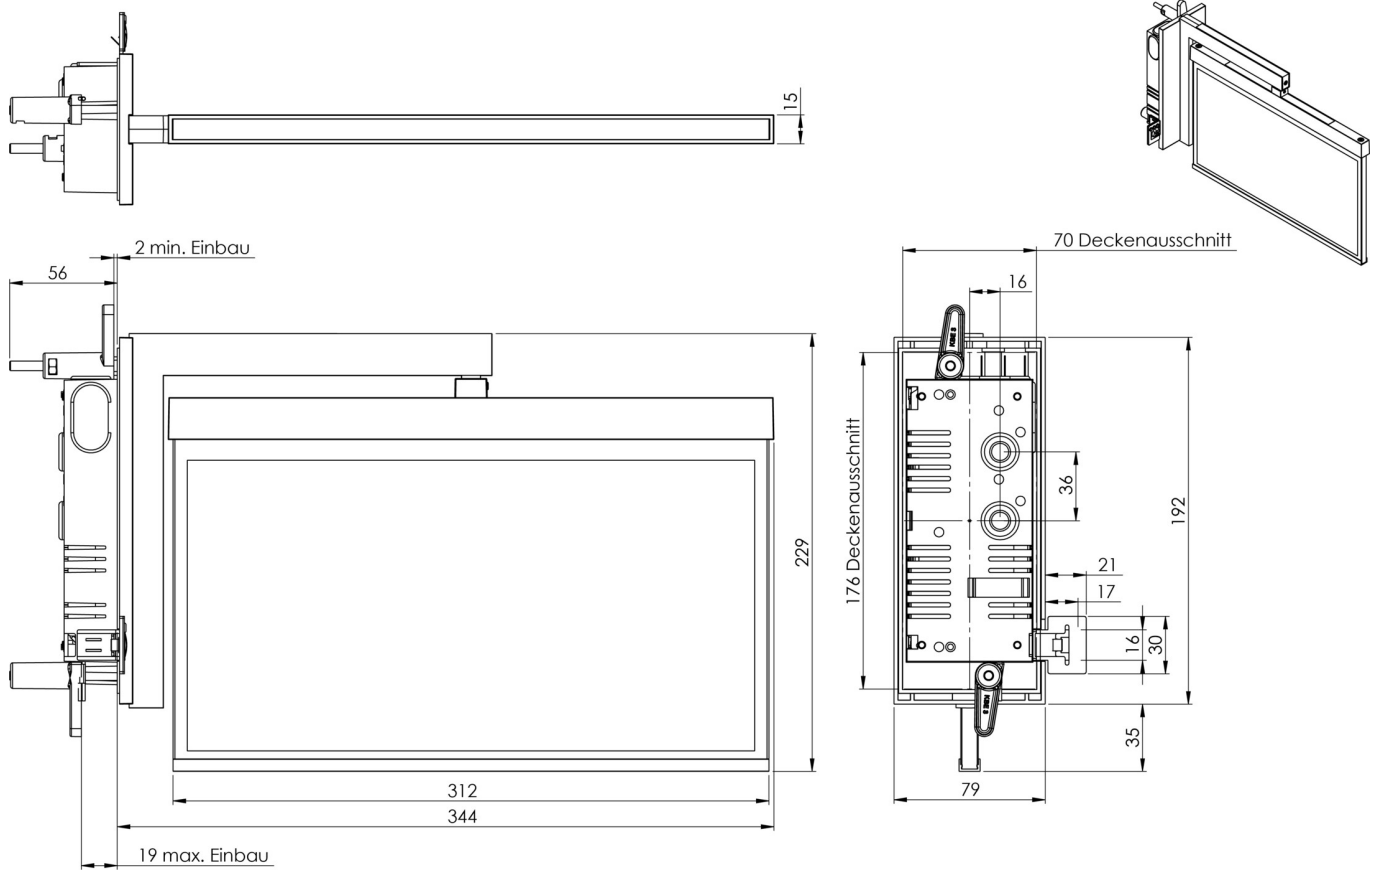

TECHNICAL DRAWING

ACCESSORY LIST

AM-XBE -

RELATED PRODUCTS

Art.-No.	Image	Monitoring	Supply	Color	Investment	Automatic log	Maintenance level	Remote maintenance	max. luminaires	Single luminaire monitoring
AXRA003SC		SelfControl (SC)	Single battery	RAL 9003	€	no	high	no	unlimited	itself
AXRA003SC-E		SelfControl (SC)	Single battery	Edelstahl	€	no	high	no	unlimited	itself

As of: 14.05.2025 - Subject to technical changes and errors.