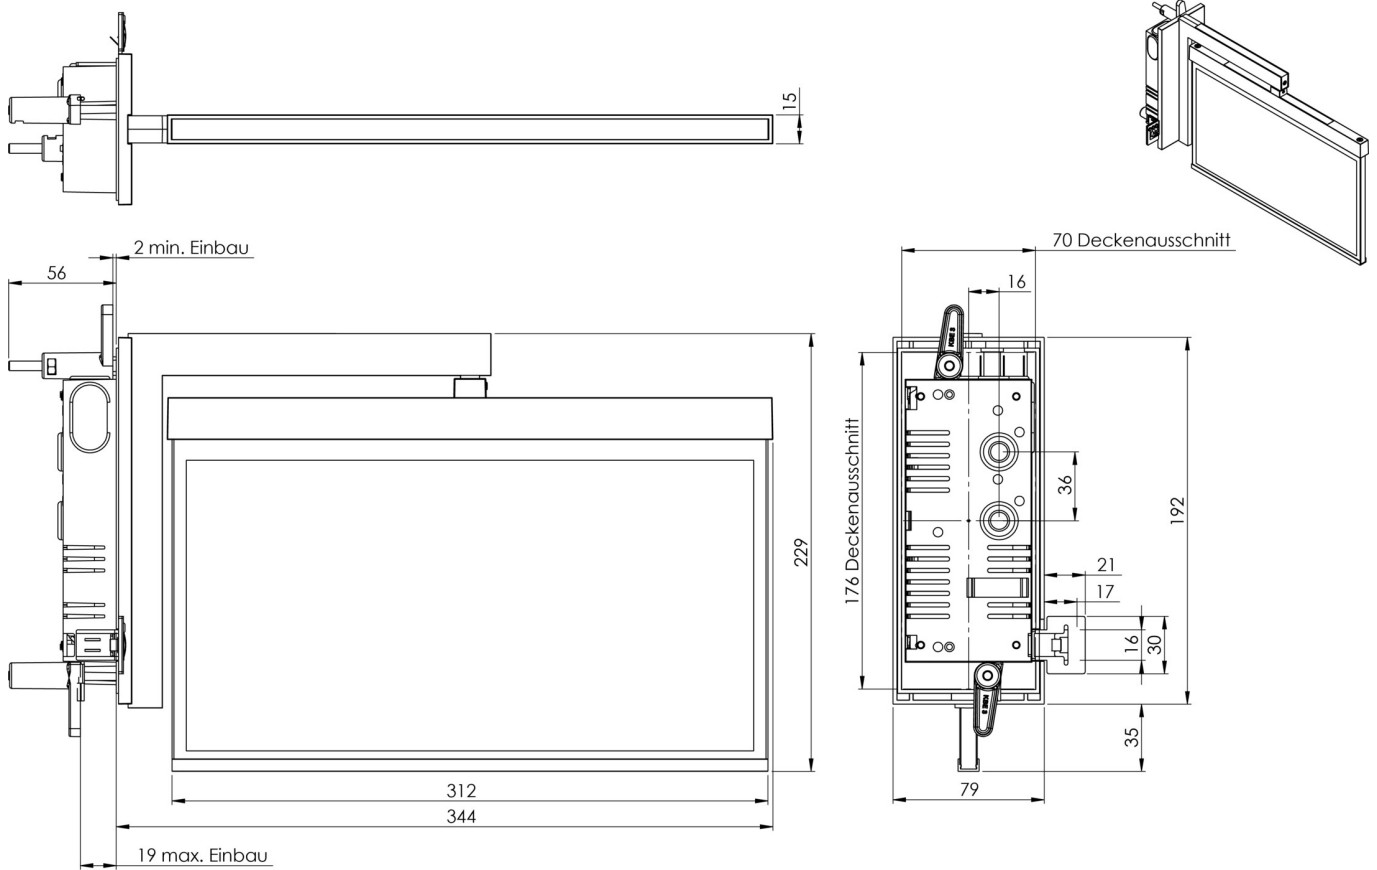

TECHNICAL DRAWING

ACCESSORY LIST

AM-XBE -

RELATED PRODUCTS

Art.-No.	Image	Monitoring	Supply	Color	Investment	Automatic log	Maintenance level	Remote maintenance	max. luminaires	Single luminaire monitoring
AXRA003SC		SelfControl (SC)	Single battery	RAL 9003	€	no	high	no	unlimited	itself
AXRA003SC-AZ		SelfControl (SC)	Single battery	RAL 7016	€	no	high	no	unlimited	itself

As of: 14.05.2025 - Subject to technical changes and errors.