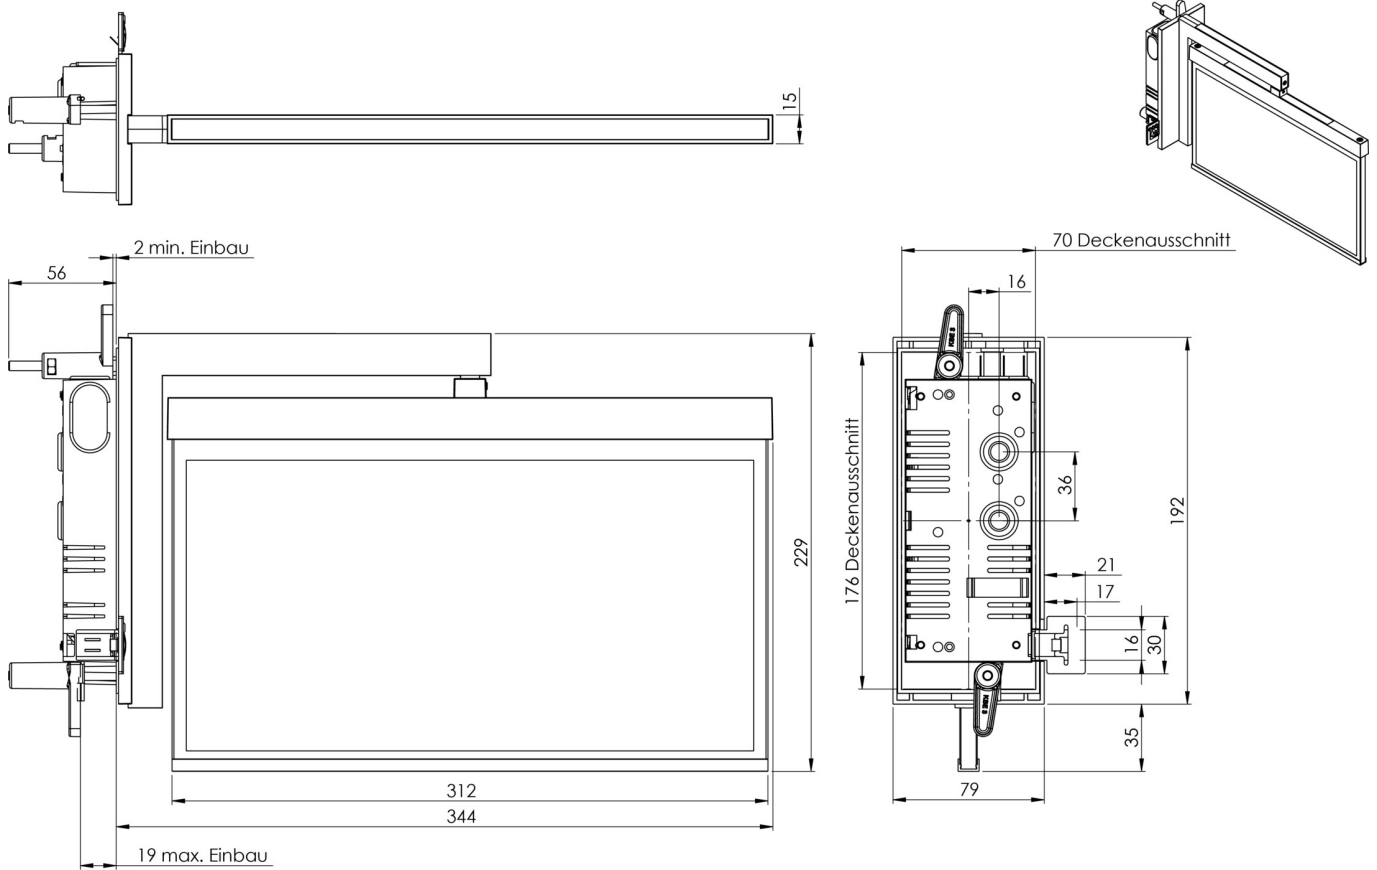

TECHNICAL DRAWING

ACCESSORY LIST

AM-XBE -

RELATED PRODUCTS

Art.-No.	Image	Monitoring	Supply	Color	Investment	Automatic log	Maintenance level	Remote maintenance	max. luminaires	Single luminaire monitoring
AXRA003SC-AZ		SelfControl (SC)	Single battery	RAL 7016	€	no	high	no	unlimited	itself
AXRA003SC-E		SelfControl (SC)	Single battery	Edelstahl	€	no	high	no	unlimited	itself

As of: 14.05.2025 - Subject to technical changes and errors.