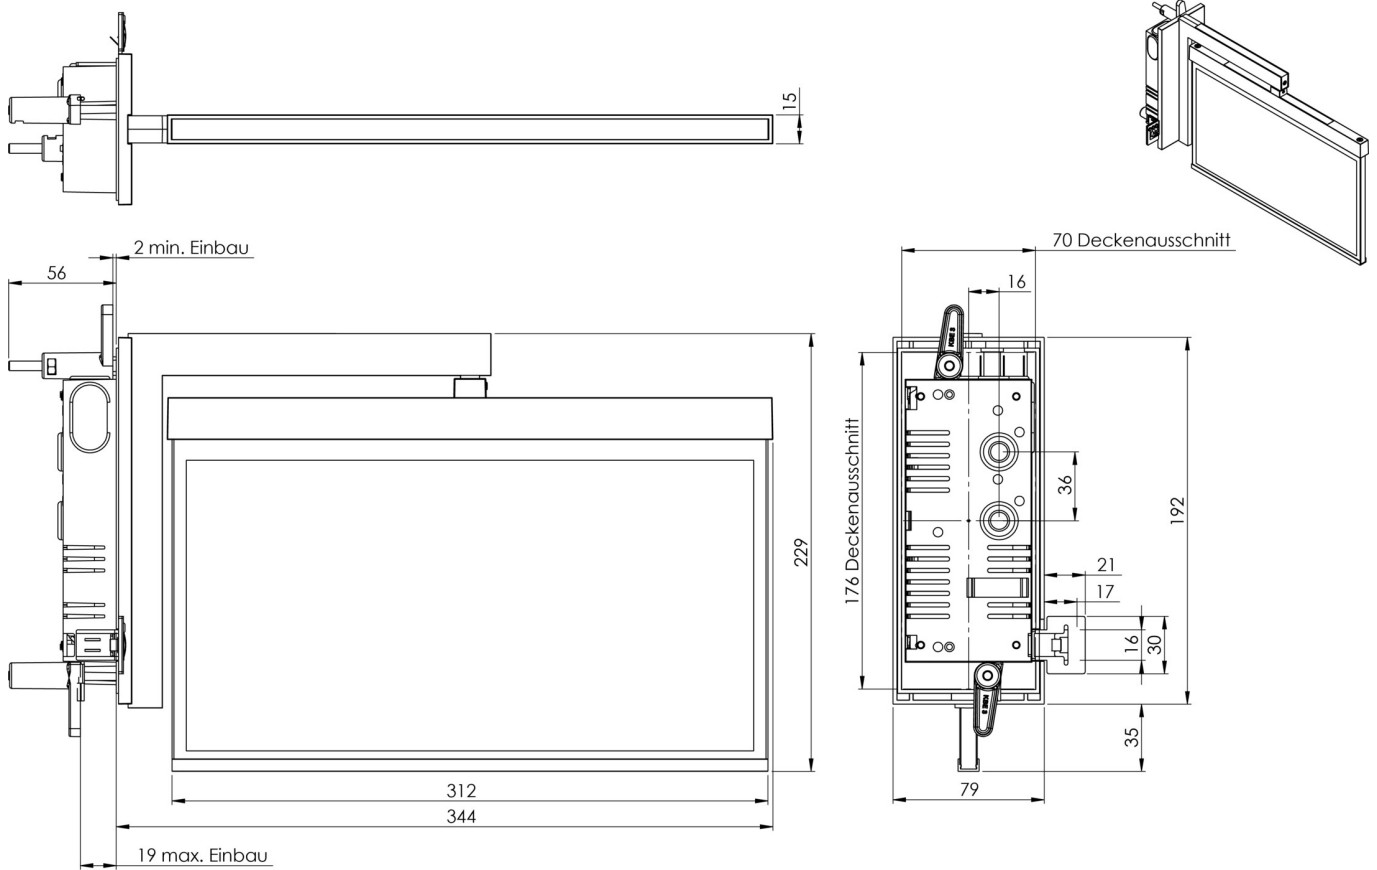

TECHNICAL DRAWING

ACCESSORY LIST

AM-XBE -

RELATED PRODUCTS

Art.-No.	Image	Monitoring	Supply	Color	Investment	Automatic log	Maintenance level	Remote maintenance	max. luminaires	Single luminaire monitoring
AXRA008SC-AZ		SelfControl (SC)	Single battery	RAL 7016	€	no	high	no	unlimited	itself
AXRA008SC-E		SelfControl (SC)	Single battery	Edelstahl	€	no	high	no	unlimited	itself

As of: 14.05.2025 - Subject to technical changes and errors.