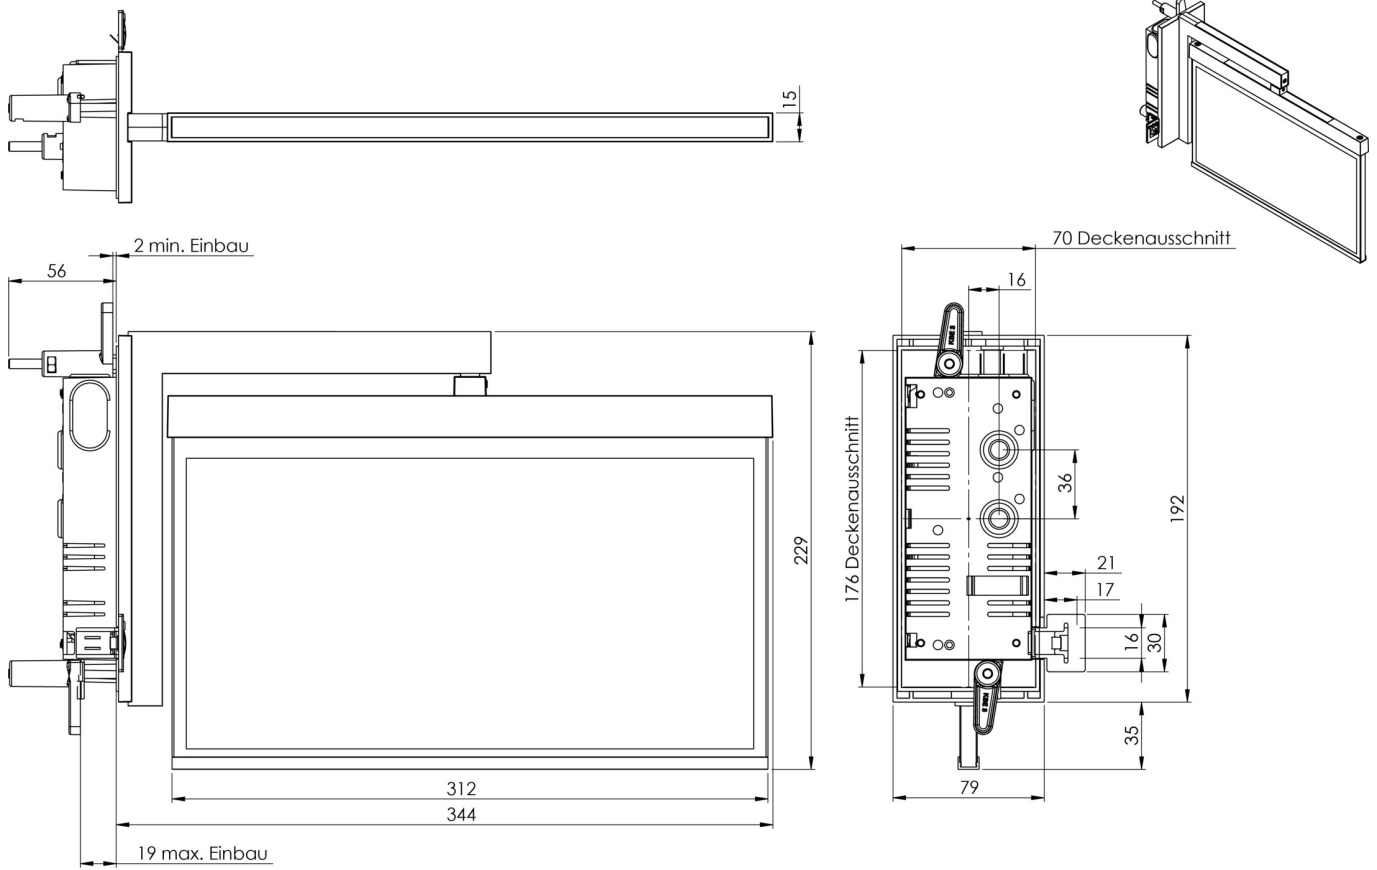

TECHNICAL DRAWING

ACCESSORY LIST

AM-XBE -