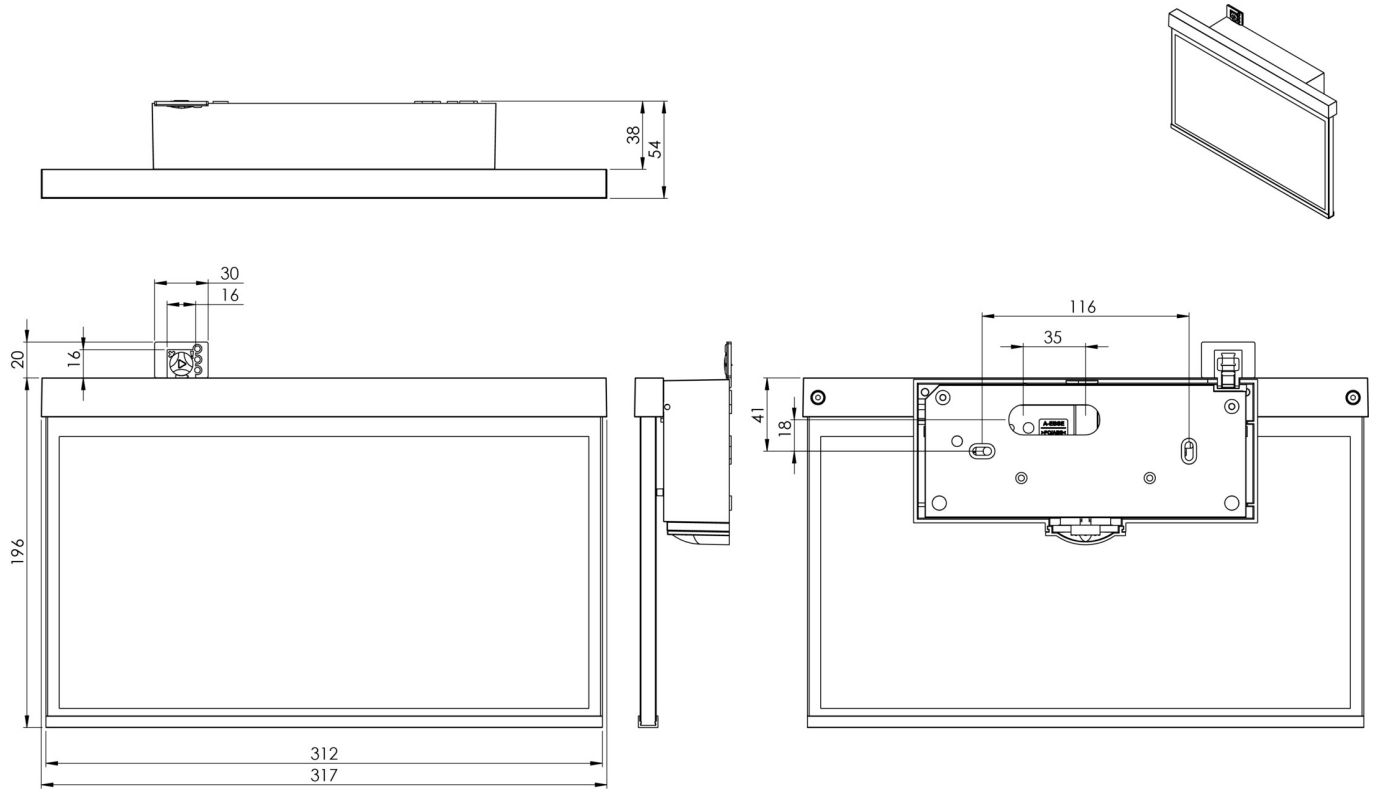

## TECHNICAL DATA

Luminaire type	Exit sign
Mounting	Wall mounting
Recognition distance	30 m
Pictograph	Set
Illuminant	LED
Housing material	Zinc die-cast
Housing color	Stainless steel
Protection type (IP)	IP40
Impact resistance (IK)	≥ 3
Certification	WEEE, CE
Insulation class	2
Supply	Centralised power supply systems
Monitoring	Central power supply (ML)
Bridging time	CPS
Battery	/
Operating mode	single luminaire switching
Input voltageAC	230 V

Input frequency	50 / 60 Hz
Input voltage DC	216 V
Power max.	4,5 W
Power maintained	4,5 W
Power non-maintained	1,1 W
Ambient temperature maintained mode	-20 °C to 40 °C
Ambient temperature non-maintained mode	-20 °C to 40 °C
Depth	50 mm
Width	312 mm
Height	194 mm
Weight	1.61
Weight incl. packaging	2.1
Connection cross-section	2.5 mm <sup>2</sup>
Switching input	Yes
Emergency light blocking	No
Battery connection	No
Dimming function	Yes
Customs tariff number	94056180
EAN	4260581716455

## TECHNICAL DRAWING