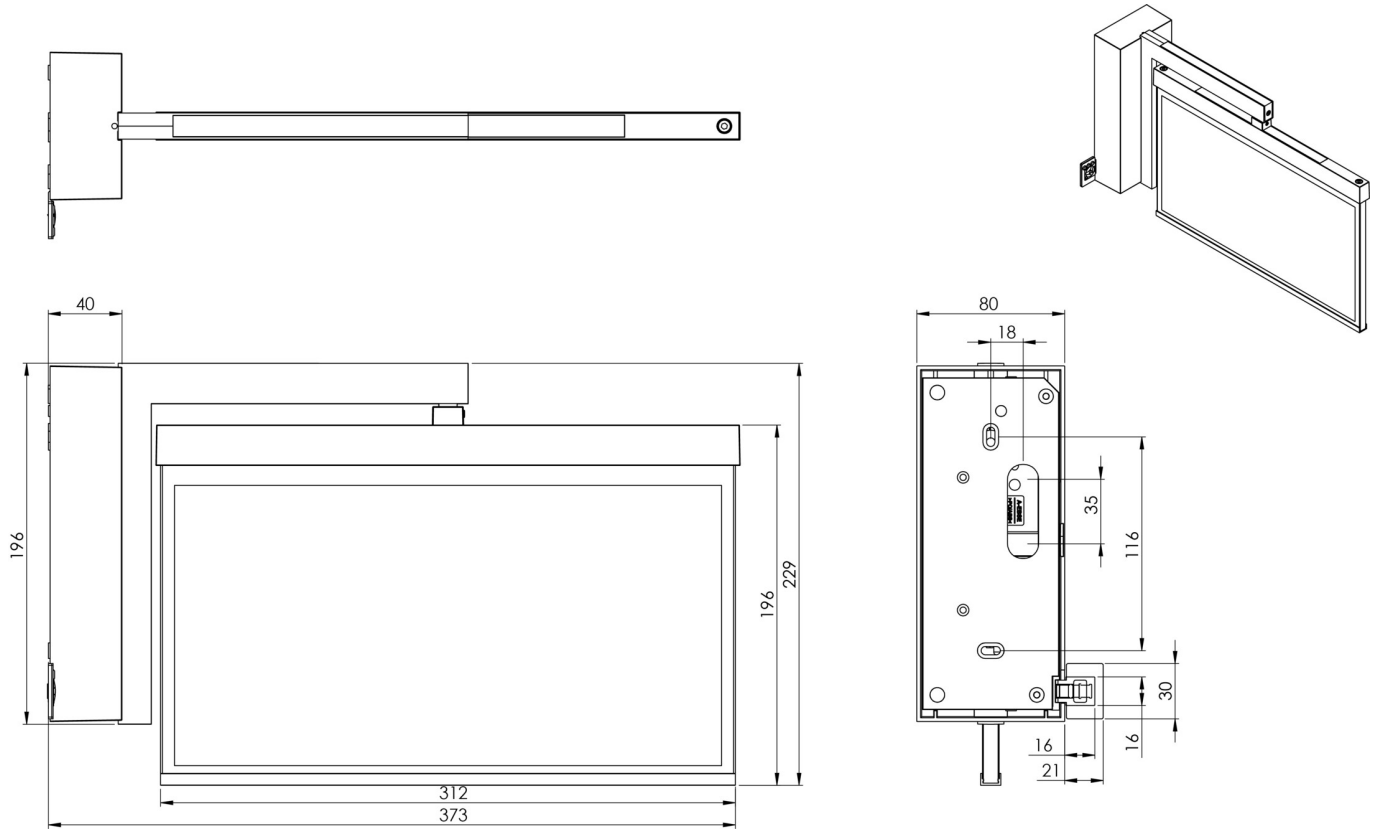

**Art.-Nr: AXWA008SC-AZ**  
**Exit sign Self-contained**  
**Wall construction flag, SelfControl (SC), 8 h, 30 m, IP40, Zinc die-cast, Anthracite**

Modern zinc die-cast emergency exit sign luminaire for surface mounting on the wall. Thanks to the wall bracket, the escape and emergency routes are identified at right angles to the wall. This can be done on either one or two sides.

## TECHNICAL DATA

Luminaire type	Exit sign
Mounting	Wall construction flag
Recognition distance	30 m
Pictograph	Set
Illuminant	LED
Housing material	Zinc die-cast
Housing color	Anthracite
Protection type (IP)	IP40
Impact resistance (IK)	≥ 3
Certification	WEEE, CE
Insulation class	2
Supply	Self-contained
Monitoring	SelfControl (SC)
Bridging time	8 h
Battery	NIMH 4,8 V/2,0 Ah
Operating mode	Non-maintained / maintained
Input voltageAC	230 V

Input frequency	50 / 60 Hz
Power max.	5,6 W
Power maintained	3,2 W
Power non-maintained	0,35 W
Ambient temperature maintained mode	-5 °C to 40 °C
Ambient temperature non-maintained mode	-5 °C to 40 °C
Depth	80 mm
Width	372 mm
Height	229 mm
Weight	1.85
Weight incl. packaging	2.34
Connection cross-section	2.5 mm <sup>2</sup>
Switching input	Yes
Emergency light blocking	Yes
Battery connection	Connector
Dimming function	Yes
Customs tariff number	94056180
EAN	4260581716264

## TECHNICAL DRAWING