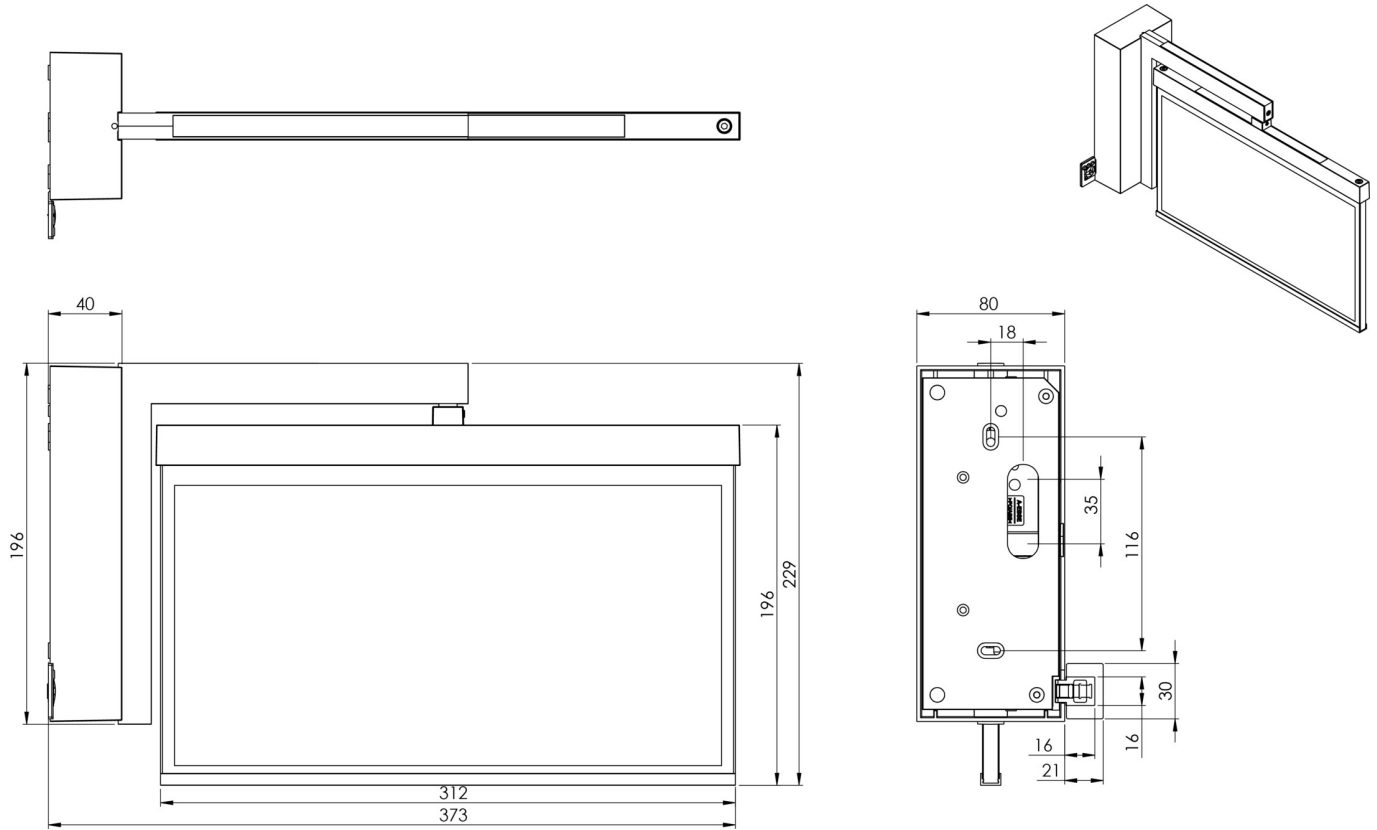

**Art.-Nr: AXWA009ML-E**  
**Exit sign Centralised power supply systems**  
**Wall construction flag, Central power supply (ML), CPS, 30 m,**  
**IP40, Zinc die-cast, Stainless steel**

Modern zinc die-cast emergency exit sign luminaire for surface mounting on the wall. Thanks to the wall bracket, the escape and emergency routes are identified at right angles to the wall. This can be done on either one or two sides.

## TECHNICAL DATA

Luminaire type	Exit sign
Mounting	Wall construction flag
Recognition distance	30 m
Pictograph	Set
Illuminant	LED
Housing material	Zinc die-cast
Housing color	Stainless steel
Protection type (IP)	IP40
Impact resistance (IK)	≥ 3
Certification	WEEE, CE
Insulation class	2
Supply	Centralised power supply systems
Monitoring	Central power supply (ML)
Bridging time	CPS
Battery	/
Operating mode	single luminaire switching
Input voltageAC	230 V

Input frequency	50 / 60 Hz
Input voltage DC	216 V
Power max.	4,5 W
Power maintained	4,5 W
Power non-maintained	1,1 W
Ambient temperature maintained mode	-20 °C to 40 °C
Ambient temperature non-maintained mode	-20 °C to 40 °C
Depth	80 mm
Width	372 mm
Height	229 mm
Weight	1.73
Weight incl. packaging	2.22
Connection cross-section	2.5 mm <sup>2</sup>
Switching input	Yes
Emergency light blocking	No
Battery connection	No
Dimming function	Yes
Customs tariff number	94056180
EAN	4260581716332

## TECHNICAL DRAWING