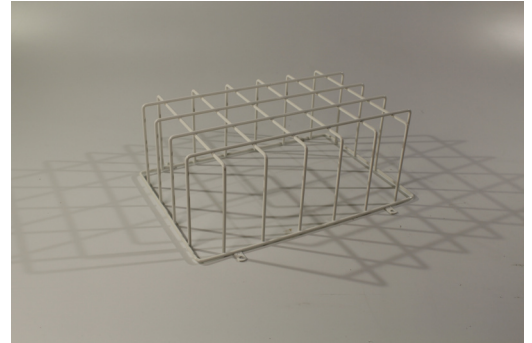

Art.-No.: BALL1

The sturdy steel construction provides efficient protection for emergency luminaires. The grid design protects the luminaire without restricting the sight onto it. Needing only four screws the mounting is kept simple.

TECHNICAL DATA

Length	220 mm
Width	320 mm
Height	120 mm
Weight	0.54 kg
Weight incl. Packaging	0.54 kg
Customs tariff number	73144900
EAN	4260349824170