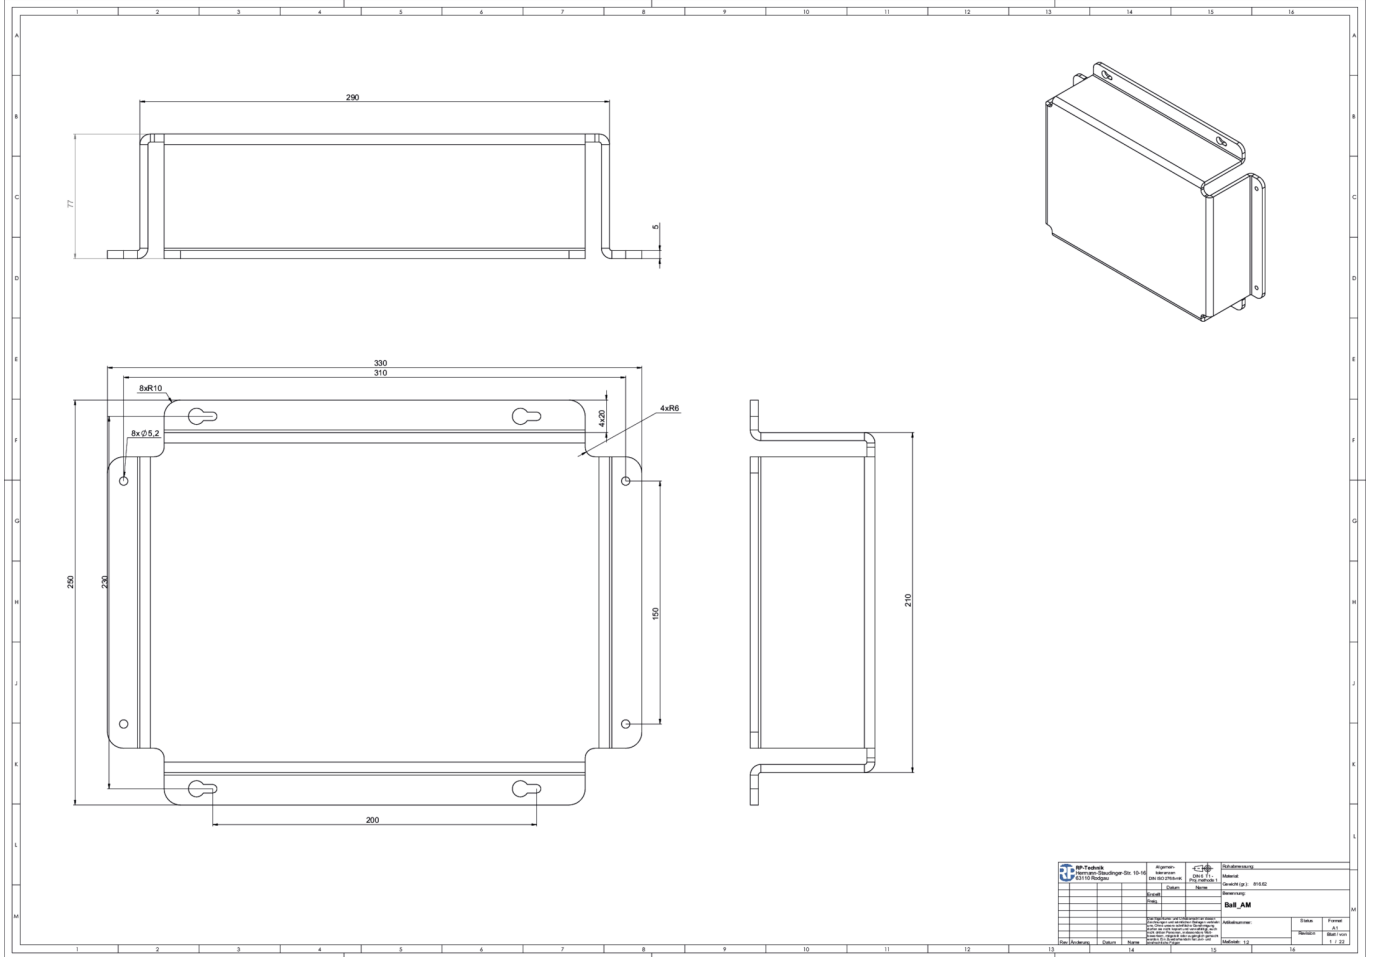

## Art.-Nr: BALLPLX-AM

The transparent Plexiglas (PMMA) wire mesh surround is suitable for use in sports halls. It is resistant to impact from balls in accordance with DIN 18032 and, with IK10, provides a high level of protection against impact and shock loading. As well as providing protection, it also offers a clear view of the luminaire.

### TECHNICAL DATA

Depth	77 mm
Width	250 mm
Height	330 mm
Weight	0.79 kg
Customs tariff number	39269097
EAN	4260349828550

**TECHNICAL DRAWING**

As of: 08.04.2025 - Subject to technical changes and errors.