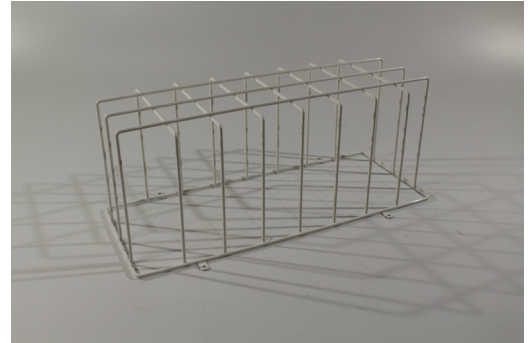

Art.-No.: BKW

TECHNICAL DATA

Length	170 mm
Width	420 mm
Height	170 mm
Weight	0.62 kg
Weight incl. Packaging	0.62 kg
Customs tariff number	73144900
EAN	4260349824194