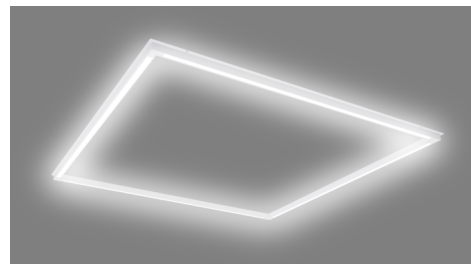

Art.-Nr: COPA-0062UG-NWS
LED frame panel "EDGE" ceiling inlay luminaire, square,
615x615x15mm, 38W, 2600lm, 4000K, CRI >80, IP20, UGR
<19, white

LED recessed luminaire, frame panel, EDGE series, for 625 mm ceiling module. Flat shape. Aluminium frame, white, powder-coated. Diffuser made from plastic (PMMA), opal, non-yellowing. Power supply, can be switched or dimmed (DALI/ TRIAC dimmer), external. Version with CASAMBI® Bluetooth control, RGBW and tunable white available.

More information

www.rp-group.com/en/item/COPA-0062UG-NWS

TECHNICAL DATA

Dimensions	
Product dimensions Length	615 mm
Product dimensions Width	615 mm
Product dimensions Height	15 mm
Product weight	0.46 kg
Packaging dimensions	
Packaging dimensions Length	640 mm
Packaging dimensions Width	635 mm
Packaging dimensions Height	30 mm
Weight incl. packaging	0.56 kg
Color	
Color	white
Housing material	
Housing material	Aluminium
Certification	
Certification	CE, RoHS
Insulation class	2
Protection type (IP)	IP20
Protection type (IP)	IP40
Electrical connection	