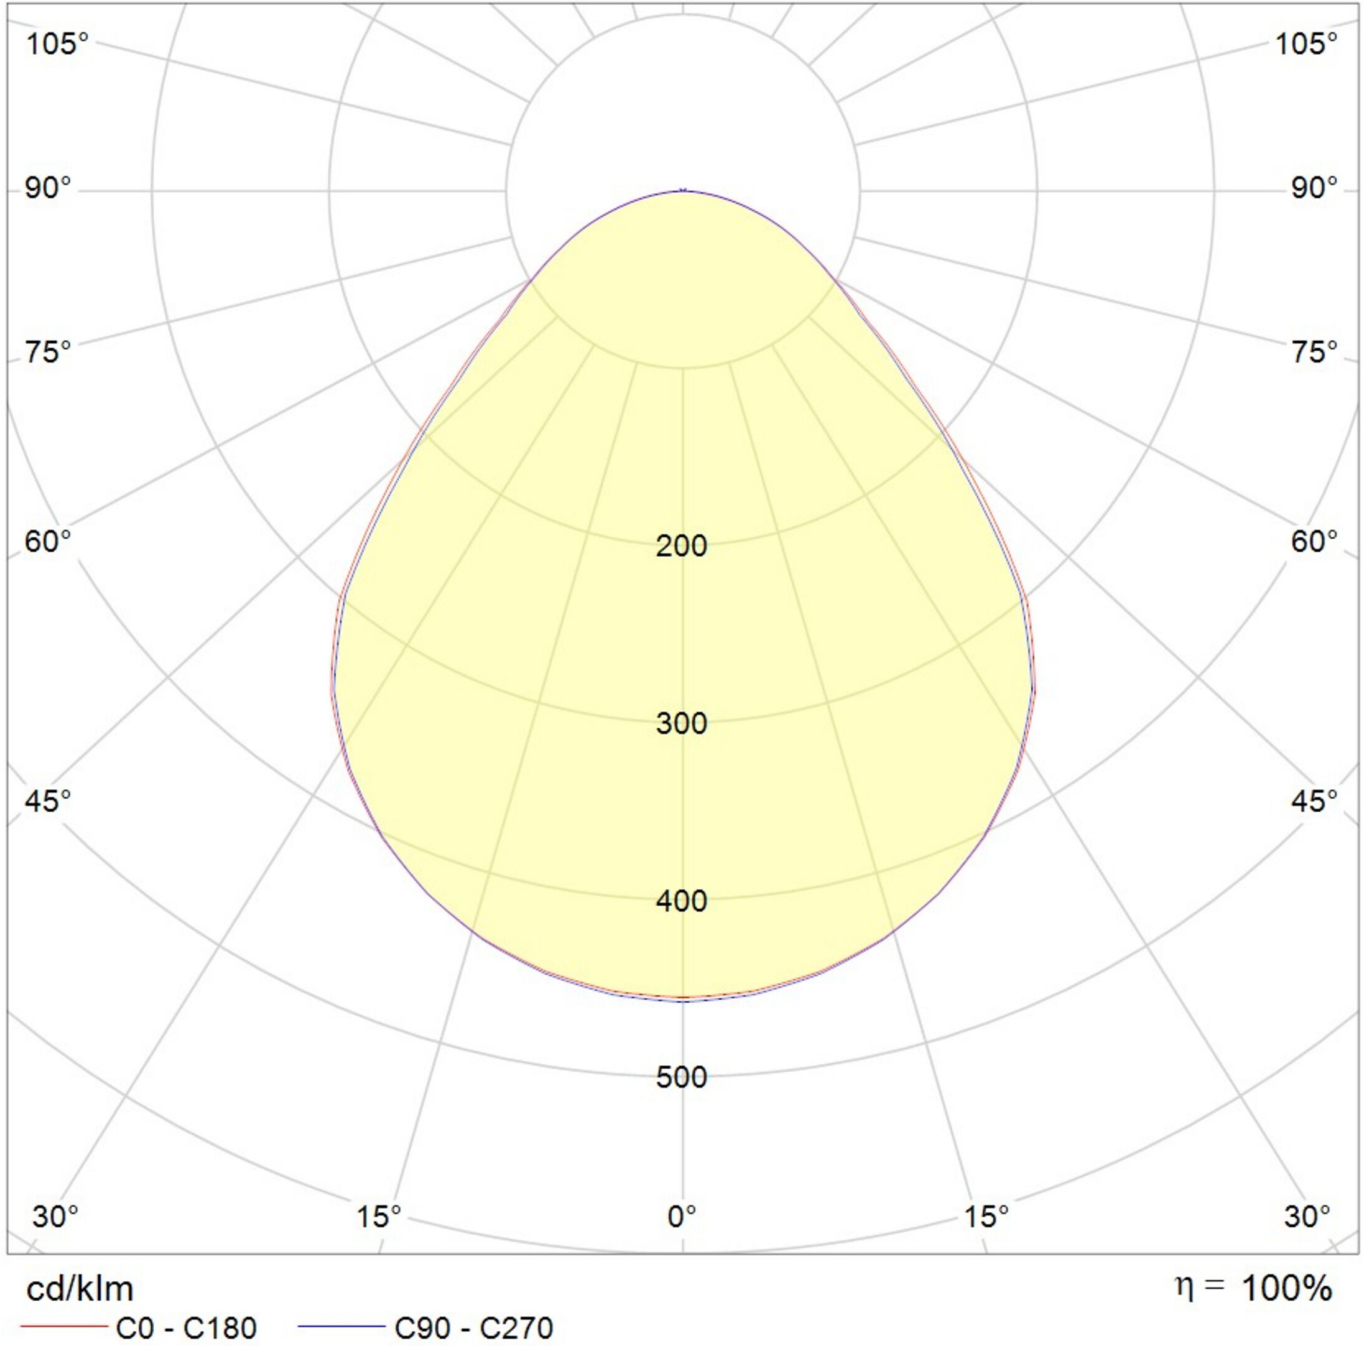

Art.-Nr: COPA-0062UG-NWS
LED frame panel "EDGE" ceiling inlay luminaire, square,
615x615x15mm, 38W, 2600lm, 4000K, CRI >80, IP20, UGR
<19, white

LED recessed luminaire, frame panel, EDGE series, for 625 mm ceiling module. Flat shape. Aluminium frame, white, powder-coated. Diffuser made from plastic (PMMA), opal, non-yellowing. Power supply, can be switched or dimmed (DALI/ TRIAC dimmer), external. Version with CASAMBI® Bluetooth control, RGBW and tunable white available.

More information

www.rp-group.com/en/item/COPA-0062UG-NWS

TECHNICAL DATA

Dimensions	
Product dimensions Length	615 mm
Product dimensions Width	615 mm
Product dimensions Height	15 mm
Product weight	0.46 kg
Packaging dimensions	
Packaging dimensions Length	640 mm
Packaging dimensions Width	635 mm
Packaging dimensions Height	30 mm
Weight incl. packaging	0.56 kg
Color	
Color	white
Housing material	
Housing material	Aluminium
Certification	
Certification	CE, RoHS
Insulation class	2
Protection type (IP)	IP20
Protection type (IP)	IP40
Electrical connection	

Type of dimming	CASAMBI
System performance	40 W
Input voltage AC	220-240V / 50-60Hz V
Power factor	90 PF
power supply	
Electrical design	with external control gear, Switchable
Light data	
Light source	LED
Rated luminous flux	2600 lm
Colour rendering index	> 80 Ra
Beam angle	92/90 °
Color temperature	4000 K
Light color	840
UGR	16.6
Temperatures	
Ambient temperature (Min)	-20 °C
Ambient temperature (Max)	+40 °C
Mounting	
Mounting	Ceiling mounting
CASAMBI Products	
Communication type	Bluetooth
Max. transmission power	+4 dBm

TEXT.LICHTVERTEILUNG

As of: 05.09.2024 - Subject to technical changes and errors.