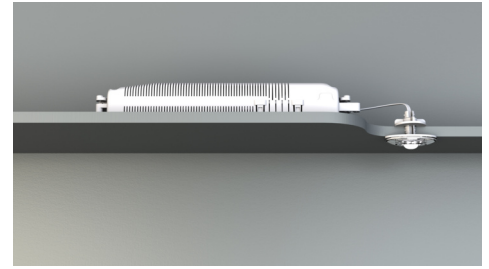

Art.-Nr: DOE021SC
Emergency light Self-contained
Ceiling mounting, SelfControl (SC), 1 h, , IP20, Polycarbonate,
Transparent

Small LED safety luminaire, for recessed and surface mounting, with great effect. The small dimensions and transparent housing material make completely unobtrusive mounting possible.

This variant is intended for installation in ceilings. The mounting plate/clips, as well as the emergency light technology in a housing with strain relief, are supplied.

Automatic monitoring of safety luminaire with SelfControl.

More information

www.rp-group.com/en/item/DOE021SC

TECHNICAL DATA

Luminaire type	Emergency light
Mounting	Ceiling mounting
Pictograph	No
Illuminant	LED
Housing material	Polycarbonate
Housing color	Transparent
Protection type (IP)	IP20
Impact resistance (IK)	≥ 3
Certification	WEEE, CE
Insulation class	2
Supply	Self-contained
Monitoring	SelfControl (SC)
Bridging time	1 h
Battery	NIMH 4,8 V/2,0 Ah
Operating mode	Non-maintained / maintained
Input voltageAC	230 V
Input frequency	50 / 60 Hz
Power max.	3 W
Power maintained	1,6 W

Power non-maintained	0,35 W
Ambient temperature maintained mode	-5 °C to 40 °C
Ambient temperature non-maintained mode	-5 °C to 40 °C
Depth	24 mm
Width	50 mm
Height	12 mm
Installation dimensions Diameter	10.5 mm
Weight	0.34
Weight incl. packaging	0.42
Connection cross-section	2.5 mm ²
Switching input	Yes
Emergency light blocking	Yes
Battery connection	Connector
Dimming function	Yes
Luminous flux mains	140 lm
Luminous flux emergency	140 lm
Customs tariff number	94056120
EAN	4260682143884