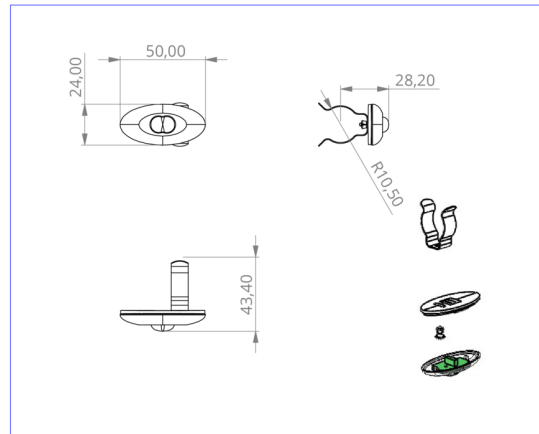

DO verschiedene Einbaumaße

RELATED PRODUCTS

Art.-No.	Image	Monitoring	Supply	Color	Investment	Automatic log	Maintenance level	Remote maintenance	max. luminaires	Single luminaire monitoring
DOE021		Without monitoring		Transparent						
DOE021WL		Wireless Professional (WL)	Single battery	Transparent	€€	yes	low	yes	1,000 per system	central

As of: 20.03.2025 - Subject to technical changes and errors.