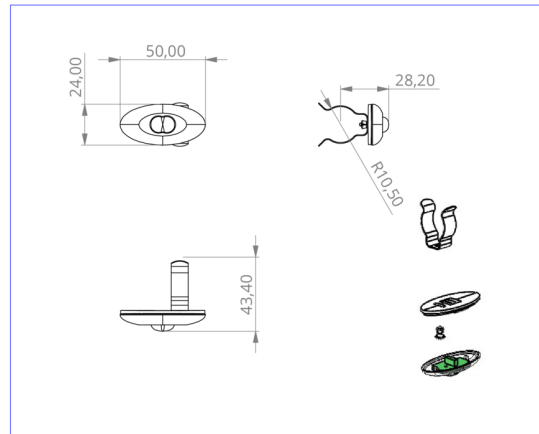

DO verschiedene Einbaumaße

RELATED PRODUCTS

Art.-No.	Image	Monitoring	Supply	Color	Investment	Automatic log	Maintenance level	Remote maintenance	max. luminaires	Single luminaire monitoring
DOE021		Without monitoring		Transparent						
DOE021SC		SelfControl (SC)	Single battery	Transparent	€	no	high	no	unlimited	itself

As of: 20.03.2025 - Subject to technical changes and errors.