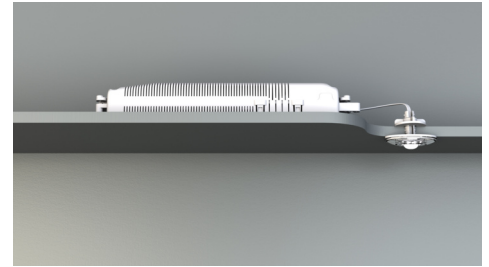

Art.-Nr: DOE021WL
Emergency light Self-contained
Ceiling mounting, Wireless Professional (WL), 1 h, , IP20,
Polycarbonate, Transparent

Small LED safety luminaire, for recessed and surface mounting, with great effect. The small dimensions and transparent housing material make completely unobtrusive mounting possible.

This variant is intended for installation in ceilings. The mounting plate/clips, as well as the emergency light technology in a housing with strain relief, are supplied.

Wireless central control and monitoring for large installations of up to 50,000 luminaires with Wireless Professional.

More information

www.rp-group.com/en/item/DOE021WL

TECHNICAL DATA

Luminaire type	Emergency light
Mounting	Ceiling mounting
Pictograph	No
Illuminant	LED
Housing material	Polycarbonate
Housing color	Transparent
Protection type (IP)	IP20
Impact resistance (IK)	≥ 3
Certification	WEEE, CE
Insulation class	2
Supply	Self-contained
Monitoring	Wireless Professional (WL)
Bridging time	1 h
Battery	NIMH 4,8 V/2,0 Ah
Operating mode	Non-maintained / maintained
Input voltage AC	230 V
Input frequency	50 / 60 Hz
Input voltage DC	- V

Power max.	5,6 W
Power maintained	5,2 W
Power non-maintained	3,8 W
Ambient temperature maintained mode	-5 °C to 40 °C
Ambient temperature non-maintained mode	-5 °C to 40 °C
Depth	24 mm
Width	50 mm
Height	12 mm
Installation dimensions Diameter	10.5 mm
Weight	0.41
Weight incl. packaging	0.49
Connection cross-section	1.5 mm ²
Switching input	Yes
Emergency light blocking	Yes
Battery connection	Clip
Dimming function	No
Luminous flux mains	140 lm
Luminous flux emergency	140 lm
Customs tariff number	94056120
EAN	4260659560881