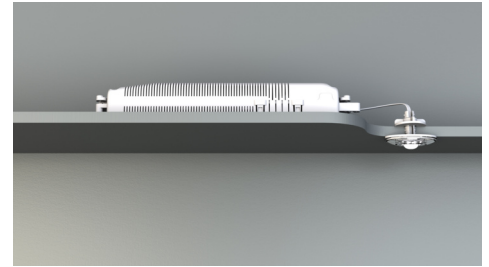

**Art.-Nr: DOE021WL**  
**Emergency light Self-contained**  
**Ceiling mounting, Wireless Professional (WL), 1 h, , IP20,**  
**Polycarbonate, Transparent**

Small LED safety luminaire, for recessed and surface mounting, with great effect. The small dimensions and transparent housing material make completely unobtrusive mounting possible.

This variant is intended for installation in ceilings. The mounting plate/clips, as well as the emergency light technology in a housing with strain relief, are supplied.

Wireless central control and monitoring for large installations of up to 50,000 luminaires with Wireless Professional.

Power max.	5,6 W
Power maintained	5,2 W
Power non-maintained	3,8 W
Ambient temperature maintained mode	-5 °C to 40 °C
Ambient temperature non-maintained mode	-5 °C to 40 °C
Depth	24 mm
Width	50 mm
Height	12 mm
Installation dimensions Diameter	10.5 mm
Weight	0.41
Weight incl. packaging	0.49
Connection cross-section	1.5 mm <sup>2</sup>
Switching input	Yes
Emergency light blocking	Yes
Battery connection	Clip
Dimming function	No
Luminous flux mains	140 lm
Luminous flux emergency	140 lm
Customs tariff number	94056120
EAN	4260659560881