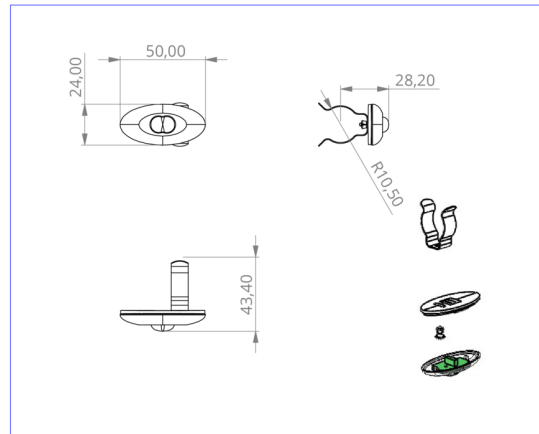

**Art.-Nr: DOE021WL**  
**Emergency light Self-contained**  
**Ceiling mounting, Wireless Professional (WL), 1 h, , IP20,**  
**Polycarbonate, Transparent**

Small LED safety luminaire, for recessed and surface mounting, with great effect. The small dimensions and transparent housing material make completely unobtrusive mounting possible.

## TECHNICAL DATA

Luminaire type	Emergency light
Mounting	Ceiling mounting
Pictograph	No
Illuminant	LED
Housing material	Polycarbonate
Housing color	Transparent
Protection type (IP)	IP20
Impact resistance (IK)	≥ 3
Certification	WEEE, CE
Insulation class	2
Supply	Self-contained
Monitoring	Wireless Professional (WL)
Bridging time	1 h
Battery	NIMH 4,8 V/2,0 Ah
Operating mode	Non-maintained / maintained
Input voltage AC	230 V
Input frequency	50 / 60 Hz
Input voltage DC	- V

Power max.	5,6 W
Power maintained	5,2 W
Power non-maintained	3,8 W
Ambient temperature maintained mode	-5 °C to 40 °C
Ambient temperature non-maintained mode	-5 °C to 40 °C
Depth	24 mm
Width	50 mm
Height	12 mm
Installation dimensions Diameter	10.5 mm
Weight	0.41
Weight incl. packaging	0.49
Connection cross-section	1.5 mm <sup>2</sup>
Switching input	Yes
Emergency light blocking	Yes
Battery connection	Clip
Dimming function	No
Luminous flux mains	140 lm
Luminous flux emergency	140 lm
Customs tariff number	94056120
EAN	4260659560881

TECHNICAL DRAWING

e 10.5

DO verschiedene Einbaumaße