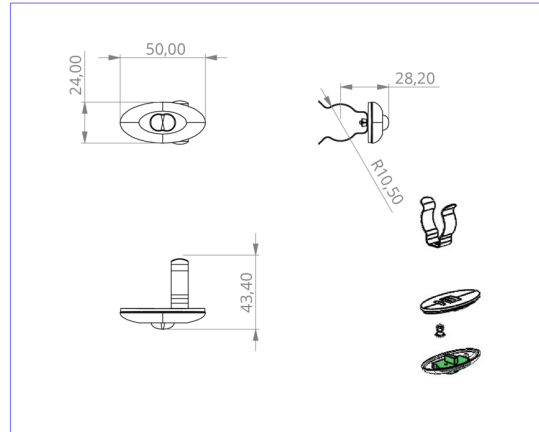

DO verschiedene Einbaumaße

RELATED PRODUCTS

Art.-No.	Image	Monitoring	Supply	Color	Investment	Automatic log	Maintenance level	Remote maintenance	max. luminaires	Single luminaire monitoring
DOE023		Without monitoring		Transparent						
DOE023BC		Bus control		Transparent						
DOE023SC		SelfControl (SC)	Single battery	Transparent	€	no	high	no	unlimited	itself

As of: 17.05.2025 - Subject to technical changes and errors.