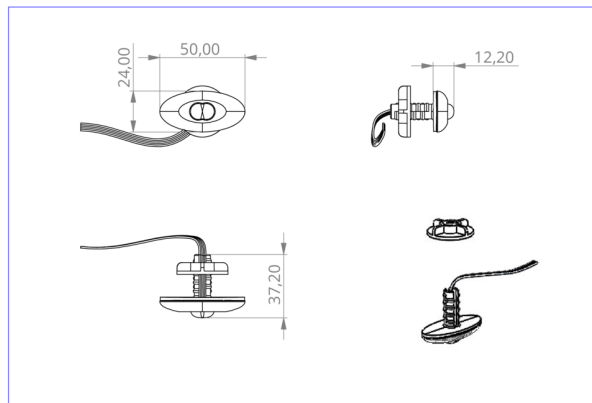

DO verschiedene Einbaumaße

RELATED PRODUCTS

Art.-No.	Image	Monitoring	Supply	Color	Investment	Automatic log	Maintenance level	Remote maintenance	max. luminaires	Single luminaire monitoring
DOE023		Without monitoring		Transparent						
DOE023BC		Bus control		Transparent						
DOE023SC		SelfControl (SC)	Single battery	Transparent	€	no	high	no	unlimited	itself

As of: 17.05.2025 - Subject to technical changes and errors.