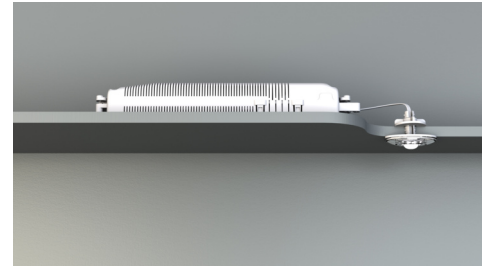

Art.-Nr: DOE023WL
Emergency light Self-contained
Ceiling mounting, Wireless Professional (WL), 3 h, , IP20,
Polycarbonate, Transparent

Small LED safety luminaire, for recessed and surface mounting, with great effect. The small dimensions and transparent housing material make completely unobtrusive mounting possible.

This variant is intended for installation in ceilings. The mounting plate/clips, as well as the emergency light technology in a housing with strain relief, are supplied.

Wireless central control and monitoring for large installations of up to 50,000 luminaires with Wireless Professional.

More information
www.rp-group.com/en/item/DOE023WL

TECHNICAL DATA

Luminaire type	Emergency light
Mounting	Ceiling mounting
Pictograph	No
Illuminant	LED
Housing material	Polycarbonate
Housing color	Transparent
Protection type (IP)	IP20
Impact resistance (IK)	≥ 3
Certification	WEEE, CE
Insulation class	2
Supply	Self-contained
Monitoring	Wireless Professional (WL)
Bridging time	3 h
Battery	NIMH 4,8 V/2,0 Ah
Operating mode	Non-maintained / maintained
Input voltage AC	230 V
Input frequency	50 / 60 Hz
Input voltage DC	- V

Power max.	5,6 W
Power maintained	5,2 W
Power non-maintained	3,8 W
Ambient temperature maintained mode	-5 °C to 40 °C
Ambient temperature non-maintained mode	-5 °C to 40 °C
Depth	24 mm
Width	50 mm
Height	12 mm
Installation dimensions Diameter	10.5 mm
Weight	0.41
Weight incl. packaging	0.49
Connection cross-section	1.5 mm ²
Switching input	Yes
Emergency light blocking	Yes
Battery connection	Clip
Dimming function	No
Luminous flux mains	140 lm
Luminous flux emergency	140 lm
Customs tariff number	94056120
EAN	4260123689896