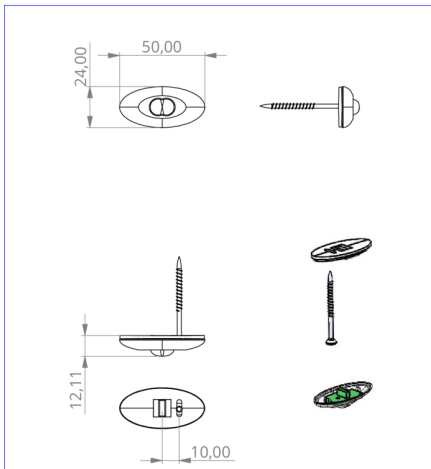

DO verschiedene Einbaumaße

RELATED PRODUCTS

Art.-No.	Image	Monitoring	Supply	Color	Investment	Automatic log	Maintenance level	Remote maintenance	max. luminaires	Single luminaire monitoring
DOE023		Without monitoring		Transparent						
DOE023BC		Bus control		Transparent						
DOE023SC		SelfControl (SC)	Single battery	Transparent	€	no	high	no	unlimited	itself

As of: 17.05.2025 - Subject to technical changes and errors.