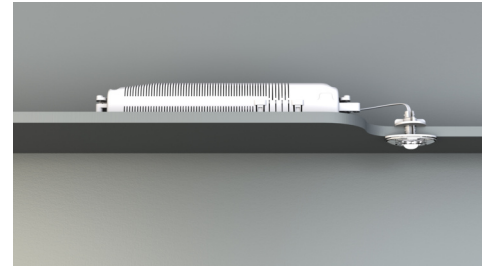

Art.-Nr: DOE028
Emergency light Self-contained
Ceiling mounting, ECB, 8 h, , IP20, Polycarbonate,
Transparent

Small LED safety luminaire, for recessed and surface mounting, with great effect. The small dimensions and transparent housing material make completely unobtrusive mounting possible.

This variant is intended for installation in ceilings. The mounting plate/clips, as well as the emergency light technology in a housing with strain relief, are supplied.

More information
www.rp-group.com/en/item/DOE028

TECHNICAL DATA

Luminaire type	Emergency light
Mounting	Ceiling mounting
Pictograph	No
Illuminant	LED
Housing material	Polycarbonate
Housing color	Transparent
Protection type (IP)	IP20
Impact resistance (IK)	≥ 3
Certification	WEEE, CE
Insulation class	2
Supply	Self-contained
Monitoring	ECB
Bridging time	8 h
Battery	NIMH 9,6 V/2,0 Ah
Operating mode	Non-maintained / maintained
Input voltageAC	230 V
Input frequency	50 / 60 Hz
Power max.	4,4 W
Power maintained	1,8 W

Power non-maintained	0,35 W
Ambient temperature maintained mode	-5 °C to 40 °C
Ambient temperature non-maintained mode	-5 °C to 40 °C
Depth	24 mm
Width	50 mm
Height	12 mm
Installation dimensions Diameter	10.5 mm
Weight	0.46
Weight incl. packaging	0.54
Connection cross-section	2.5 mm ²
Switching input	Yes
Emergency light blocking	Yes
Battery connection	Connector
Dimming function	Yes
Luminous flux mains	140 lm
Luminous flux emergency	140 lm
Customs tariff number	94056120
EAN	4260349828598