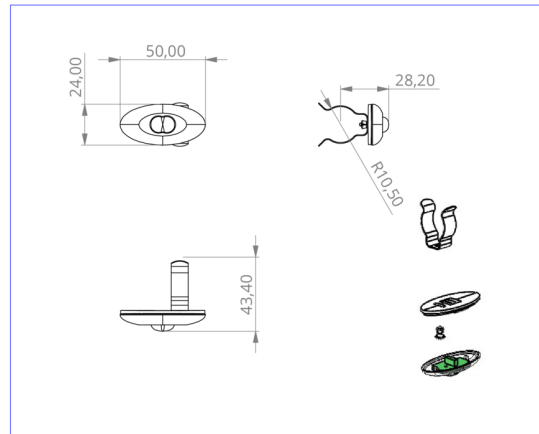

DO verschiedene Einbaumaße

RELATED PRODUCTS

Art.-No.	Image	Monitoring	Supply	Color	Investment	Automatic log	Maintenance level	Remote maintenance	max. luminaires	Single luminaire monitoring
DOE028SC		SelfControl (SC)	Single battery	Transparent	€	no	high	no	unlimited	itself

As of: 17.05.2025 - Subject to technical changes and errors.