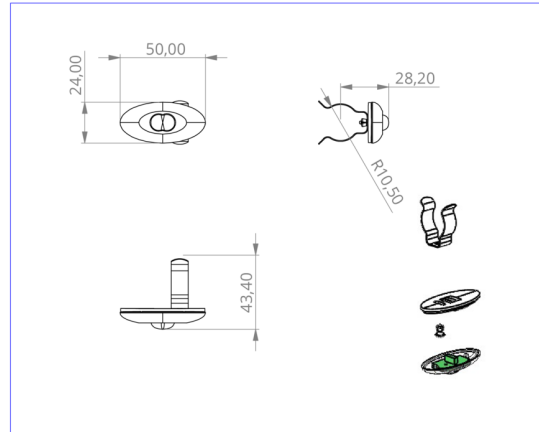

This variant is intended for installation in ceilings. The mounting plate/clips, as well as the emergency light technology in a housing with strain relief, are supplied.

More information  
[www.rp-group.com/en/item/DOE029](http://www.rp-group.com/en/item/DOE029)

## TECHNICAL DATA

Luminaire type	Safety luminaire
Mounting	Ceiling mounting
Pictograph	No
Illuminant	LED
Housing material	Plastic
Housing color	Transparent
Protection type (IP)	IP20
Impact resistance (IK)	≥ 3
Certification	WEEE, CE, TÜV Rheinland Type approved, ENEC
Insulation class	2
Supply	Centralised power supply systems
Monitoring	Without monitoring
Bridging time	CPS
Battery	/
Operating mode	Permanent circuit
Input voltage AC	230 V
Input frequency	50 / 60 Hz
Input voltage DC	100-254 V
Power max.	1,9 W

Power DS	1,9 W
Power BS	0 W
Ambient temperature DS	-25 °C to 40 °C
Ambient temperature BS	-25 °C to 40 °C
Depth	24 mm
Width	50 mm
Height	12 mm
Installation dimensions Diameter	10.5 mm
Weight	0.19
Weight incl. packaging	0.27
Connection cross-section	1.5 mm <sup>2</sup>
Switching input	No
Emergency light blocking	No
Battery connection	No
Dimming function	No
Luminous flux mains	140 lm
Luminous flux emergency	140 lm
Customs tariff number	94056120
EAN	4260123683597

TECHNICAL DRAWING

e 10.5

DO verschiedene Einbaumaße