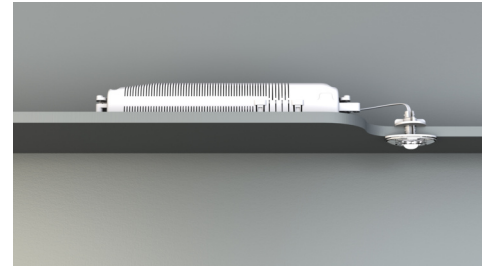

**Art.-Nr: DOE029**  
**Safety luminaire Centralised power supply systems**  
**Ceiling mounting, Without monitoring, CPS, , IP20, Plastic,**  
**Transparent**

Small LED safety luminaire, for recessed and surface mounting, with great effect. The small dimensions and transparent housing material make completely unobtrusive mounting possible.

This variant is intended for installation in ceilings. The mounting plate/clips, as well as the emergency light technology in a housing with strain relief, are supplied.

More information  
[www.rp-group.com/en/item/DOE029](http://www.rp-group.com/en/item/DOE029)

## TECHNICAL DATA

Luminaire type	Safety luminaire
Mounting	Ceiling mounting
Pictograph	No
Illuminant	LED
Housing material	Plastic
Housing color	Transparent
Protection type (IP)	IP20
Impact resistance (IK)	≥ 3
Certification	WEEE, CE, TÜV Rheinland Type approved, ENEC
Insulation class	2
Supply	Centralised power supply systems
Monitoring	Without monitoring
Bridging time	CPS
Battery	/
Operating mode	Permanent circuit
Input voltage AC	230 V
Input frequency	50 / 60 Hz
Input voltage DC	100-254 V
Power max.	1,9 W

Power DS	1,9 W
Power BS	0 W
Ambient temperature DS	-25 °C to 40 °C
Ambient temperature BS	-25 °C to 40 °C
Depth	24 mm
Width	50 mm
Height	12 mm
Installation dimensions Diameter	10.5 mm
Weight	0.19
Weight incl. packaging	0.27
Connection cross-section	1.5 mm <sup>2</sup>
Switching input	No
Emergency light blocking	No
Battery connection	No
Dimming function	No
Luminous flux mains	140 lm
Luminous flux emergency	140 lm
Customs tariff number	94056120
EAN	4260123683597