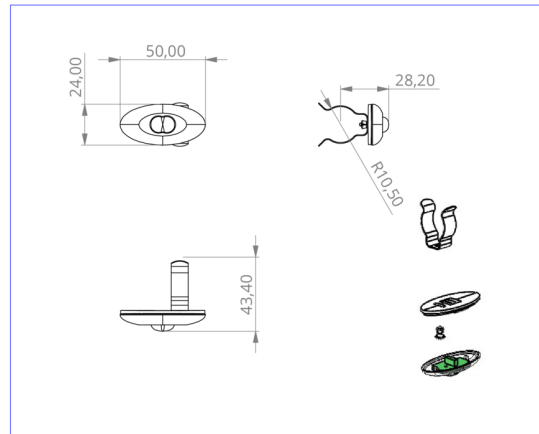

DO verschiedene Einbaumaße

RELATED PRODUCTS

Art.-No.	Image	Monitoring	Supply	Color	Investment	Automatic log	Maintenance level	Remote maintenance	max. luminaires	Single luminaire monitoring
DOS021		Without monitoring		Transparent						
DOS021WL		Wireless Professional (WL)	Single battery	Transparent	€€	yes	low	yes	1,000 per system	central

As of: 20.03.2025 - Subject to technical changes and errors.