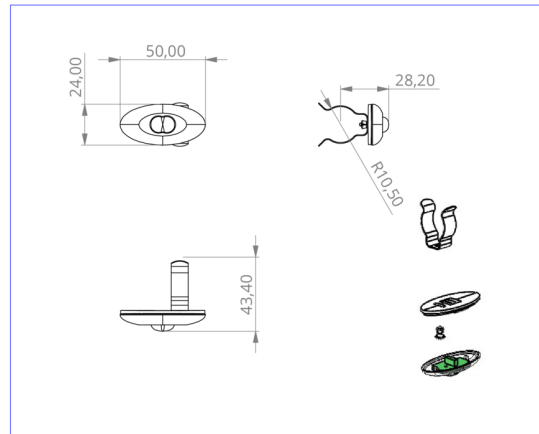

DO verschiedene Einbaumaße

RELATED PRODUCTS

Art.-No.	Image	Monitoring	Supply	Color	Investment	Automatic log	Maintenance level	Remote maintenance	max. luminaires	Single luminaire monitoring
DOS021		Without monitoring		Transparent						
DOS021SC		SelfControl (SC)	Single battery	Transparent	€	no	high	no	unlimited	itself

As of: 20.03.2025 - Subject to technical changes and errors.