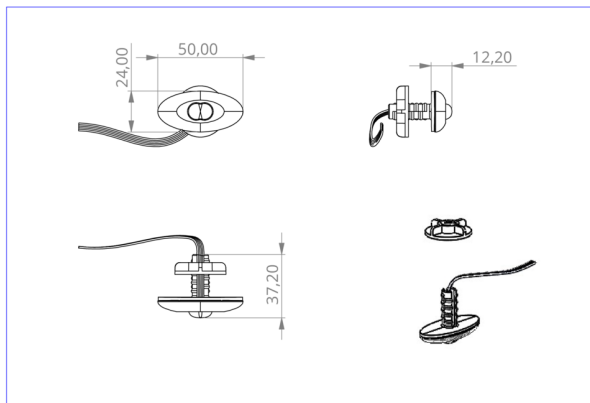

DO verschiedene Einbaumaße

RELATED PRODUCTS

Art.-No.	Image	Monitoring	Supply	Color	Investment	Automatic log	Maintenance level	Remote maintenance	max. luminaires	Single luminaire monitoring
DOS021		Without monitoring		Transparent						
DOS021SC		SelfControl (SC)	Single battery	Transparent	€	no	high	no	unlimited	itself

As of: 17.05.2025 - Subject to technical changes and errors.