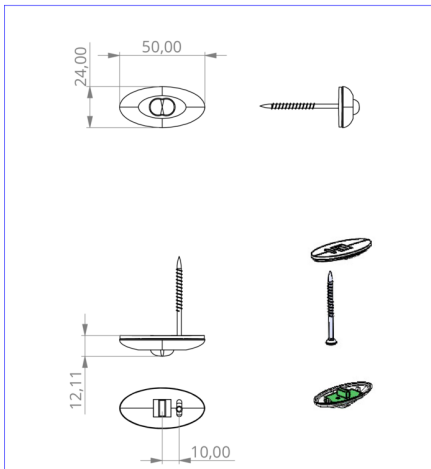

**Art.-Nr: DOS023**  
**Emergency light Self-contained**  
**Universal, Without monitoring, 3 h, , IP20, Polycarbonate,**  
**Transparent**

Small LED safety luminaire, for recessed and surface mounting, with great effect. The small dimensions and transparent housing material make completely unobtrusive mounting possible.

## TECHNICAL DATA

Luminaire type	Emergency light
Mounting	Universal
Pictograph	No
Illuminant	LED
Housing material	Polycarbonate
Housing color	Transparent
Protection type (IP)	IP20
Impact resistance (IK)	≥ 3
Certification	WEEE, CE
Insulation class	2
Supply	Self-contained
Monitoring	Without monitoring
Bridging time	3 h
Battery	NIMH 4,8 V/2,0 Ah
Operating mode	Non-maintained / maintained
Input voltageAC	230 V
Input frequency	50 / 60 Hz
Power max.	3 W
Power maintained	1,6 W
Power non-maintained	0,35 W

Ambient temperature maintained mode	-5 °C to 40 °C
Ambient temperature non-maintained mode	-5 °C to 40 °C
Depth	24 mm
Width	50 mm
Height	12 mm
Installation dimensions Diameter	10.5 mm
Weight	0.21
Weight incl. packaging	0.29
Connection cross-section	2.5 mm <sup>2</sup>
Switching input	Yes
Emergency light blocking	Yes
Battery connection	Connector
Dimming function	Yes
Luminous flux mains	140 lm
Luminous flux emergency	140 lm
Customs tariff number	94056120
EAN	4260123683610

TECHNICAL DRAWING

e 10.5

DO verschiedene Einbaumaße