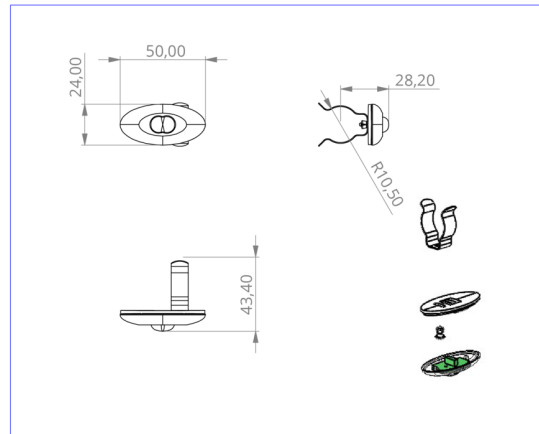

**Art.-Nr: DOS023**  
**Emergency light Self-contained**  
**Universal, Without monitoring, 3 h, , IP20, Polycarbonate,**  
**Transparent**

Small LED safety luminaire, for recessed and surface mounting, with great effect. The small dimensions and transparent housing material make completely unobtrusive mounting possible.

## TECHNICAL DATA

Luminaire type	Emergency light
Mounting	Universal
Pictograph	No
Illuminant	LED
Housing material	Polycarbonate
Housing color	Transparent
Protection type (IP)	IP20
Impact resistance (IK)	≥ 3
Certification	WEEE, CE
Insulation class	2
Supply	Self-contained
Monitoring	Without monitoring
Bridging time	3 h
Battery	NIMH 4,8 V/2,0 Ah
Operating mode	Non-maintained / maintained
Input voltageAC	230 V
Input frequency	50 / 60 Hz
Power max.	3 W
Power maintained	1,6 W
Power non-maintained	0,35 W

Ambient temperature maintained mode	-5 °C to 40 °C
Ambient temperature non-maintained mode	-5 °C to 40 °C
Depth	24 mm
Width	50 mm
Height	12 mm
Installation dimensions Diameter	10.5 mm
Weight	0.21
Weight incl. packaging	0.29
Connection cross-section	2.5 mm <sup>2</sup>
Switching input	Yes
Emergency light blocking	Yes
Battery connection	Connector
Dimming function	Yes
Luminous flux mains	140 lm
Luminous flux emergency	140 lm
Customs tariff number	94056120
EAN	4260123683610

TECHNICAL DRAWING

e 10.5

DO verschiedene Einbaumaße