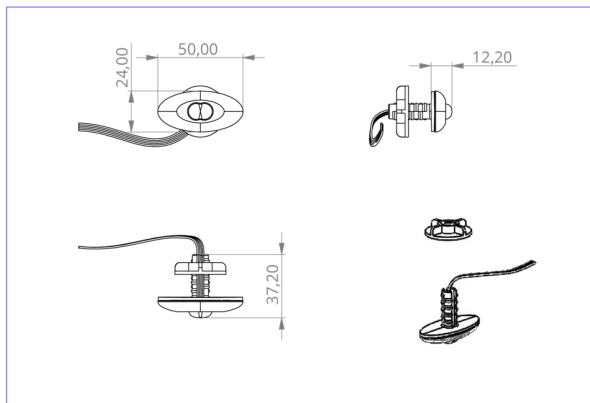

**Art.-Nr: DOS023**  
**Emergency light Self-contained**  
**Universal, Without monitoring, 3 h, , IP20, Polycarbonate,**  
**Transparent**

Small LED safety luminaire, for recessed and surface mounting, with great effect. The small dimensions and transparent housing material make completely unobtrusive mounting possible.

## TECHNICAL DATA

Luminaire type	Emergency light
Mounting	Universal
Pictograph	No
Illuminant	LED
Housing material	Polycarbonate
Housing color	Transparent
Protection type (IP)	IP20
Impact resistance (IK)	≥ 3
Certification	WEEE, CE
Insulation class	2
Supply	Self-contained
Monitoring	Without monitoring
Bridging time	3 h
Battery	NIMH 4,8 V/2,0 Ah
Operating mode	Non-maintained / maintained
Input voltageAC	230 V
Input frequency	50 / 60 Hz
Power max.	3 W
Power maintained	1,6 W
Power non-maintained	0,35 W

Ambient temperature maintained mode	-5 °C to 40 °C
Ambient temperature non-maintained mode	-5 °C to 40 °C
Depth	24 mm
Width	50 mm
Height	12 mm
Installation dimensions Diameter	10.5 mm
Weight	0.21
Weight incl. packaging	0.29
Connection cross-section	2.5 mm <sup>2</sup>
Switching input	Yes
Emergency light blocking	Yes
Battery connection	Connector
Dimming function	Yes
Luminous flux mains	140 lm
Luminous flux emergency	140 lm
Customs tariff number	94056120
EAN	4260123683610

TECHNICAL DRAWING

e 10.5

DO verschiedene Einbaumaße