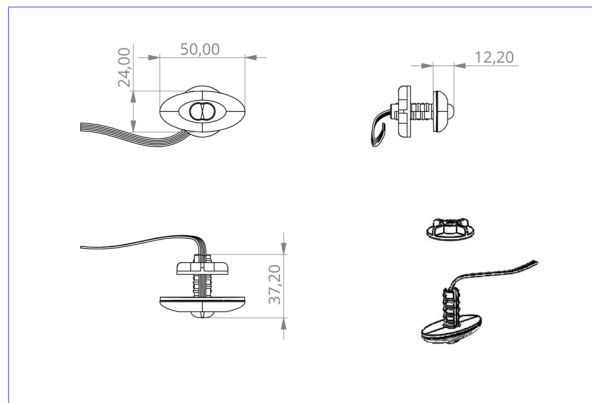

DO verschiedene Einbaumaße

RELATED PRODUCTS

Art.-No.	Image	Monitoring	Supply	Color	Investment	Automatic log	Maintenance level	Remote maintenance	max. luminaires	Single luminaire monitoring
DOS023		Without monitoring		Transparent						
DOS023WL		Wireless Professional (WL)	Single battery	Transparent	€€	yes	low	yes	1,000 per system	central

As of: 17.05.2025 - Subject to technical changes and errors.