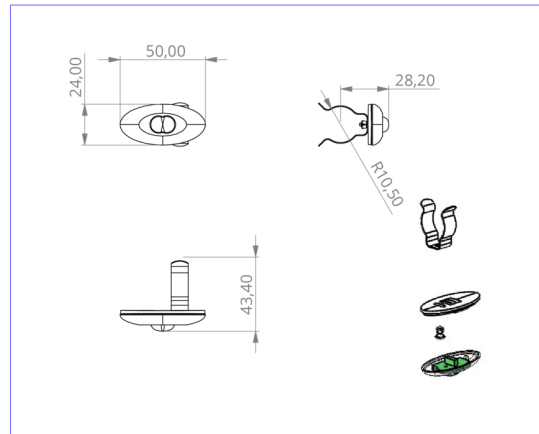

DO verschiedene Einbaumaße

RELATED PRODUCTS

Art.-No.	Image	Monitoring	Supply	Color	Investment	Automatic log	Maintenance level	Remote maintenance	max. luminaires	Single luminaire monitoring
DOS023		Without monitoring		Transparent						
DOS023WL		Wireless Professional (WL)	Single battery	Transparent	€€	yes	low	yes	1,000 per system	central

As of: 17.05.2025 - Subject to technical changes and errors.