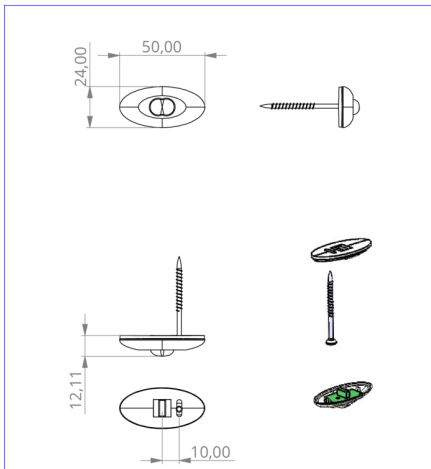

DO verschiedene Einbaumaße

RELATED PRODUCTS

Art.-No.	Image	Monitoring	Supply	Color	Investment	Automatic log	Maintenance level	Remote maintenance	max. luminaires	Single luminaire monitoring
DOS023		Without monitoring		Transparent						
DOS023WL		Wireless Professional (WL)	Single battery	Transparent	€€	yes	low	yes	1,000 per system	central

As of: 17.05.2025 - Subject to technical changes and errors.