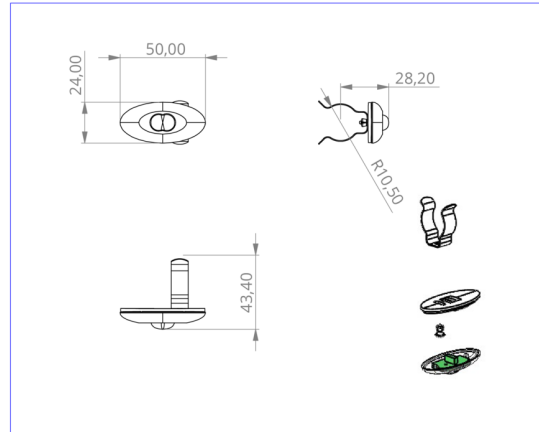

DO verschiedene Einbaumaße

RELATED PRODUCTS

Art.-No.	Image	Monitoring	Supply	Color	Investment	Automatic log	Maintenance level	Remote maintenance	max. luminaires	Single luminaire monitoring
DOS023		Without monitoring		Transparent						
DOS023WL		Wireless Professional (WL)	Single battery	Transparent	€€	yes	low	yes	1,000 per system	central

As of: 20.03.2025 - Subject to technical changes and errors.