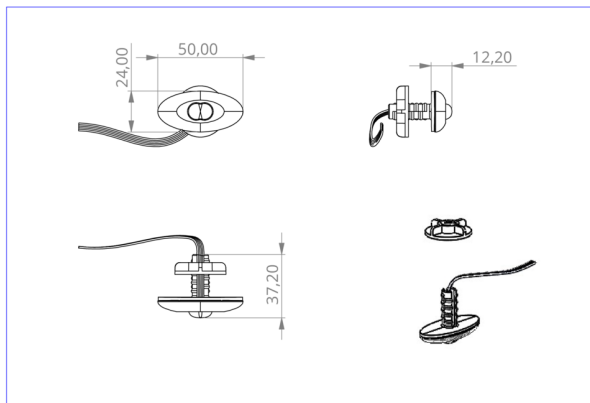

DO verschiedene Einbaumaße

RELATED PRODUCTS

Art.-No.	Image	Monitoring	Supply	Color	Investment	Automatic log	Maintenance level	Remote maintenance	max. luminaires	Single luminaire monitoring
DOS023		Without monitoring		Transparent						
DOS023SC		SelfControl (SC)	Single battery	Transparent	€	no	high	no	unlimited	itself

As of: 17.05.2025 - Subject to technical changes and errors.