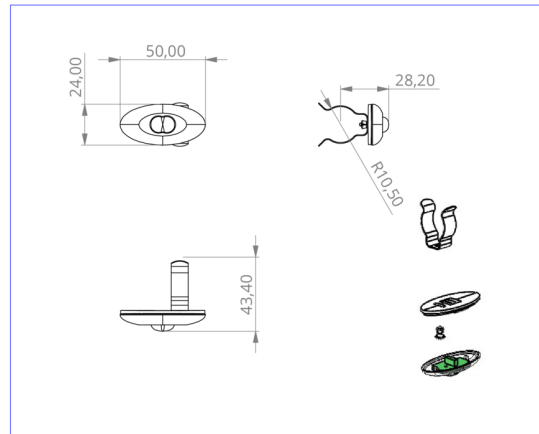

DO verschiedene Einbaumaße

RELATED PRODUCTS

Art.-No.	Image	Monitoring	Supply	Color	Investment	Automatic log	Maintenance level	Remote maintenance	max. luminaires	Single luminaire monitoring
DOS023		Without monitoring		Transparent						
DOS023SC		SelfControl (SC)	Single battery	Transparent	€	no	high	no	unlimited	itself

As of: 17.05.2025 - Subject to technical changes and errors.