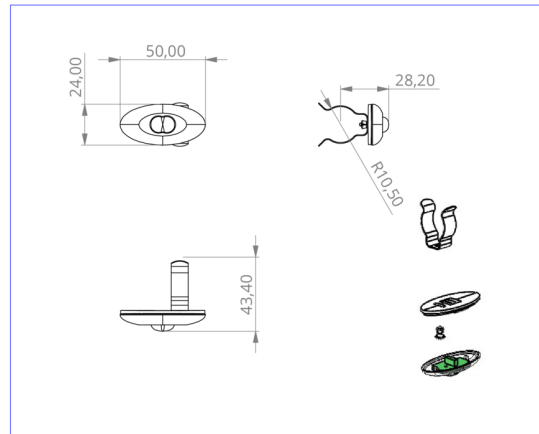

**Art.-Nr: DOS023WL**  
**Emergency light Self-contained**  
**Universal, Wireless Professional (WL), 3 h, , IP20,**  
**Polycarbonate, Transparent**

Small LED safety luminaire, for recessed and surface mounting, with great effect. The small dimensions and transparent housing material make completely unobtrusive mounting possible.

## TECHNICAL DATA

Luminaire type	Emergency light
Mounting	Universal
Pictograph	No
Illuminant	LED
Housing material	Polycarbonate
Housing color	Transparent
Protection type (IP)	IP20
Impact resistance (IK)	≥ 3
Certification	WEEE, CE
Insulation class	2
Supply	Self-contained
Monitoring	Wireless Professional (WL)
Bridging time	3 h
Battery	NIMH 4,8 V/2,0 Ah
Operating mode	Non-maintained / maintained
Input voltage AC	230 V
Input frequency	50 / 60 Hz
Input voltage DC	- V
Power max.	5,6 W

Power maintained	5,2 W
Power non-maintained	3,8 W
Ambient temperature maintained mode	-5 °C to 40 °C
Ambient temperature non-maintained mode	-5 °C to 40 °C
Depth	24 mm
Width	50 mm
Height	12 mm
Installation dimensions Diameter	10.5 mm
Weight	0.28
Weight incl. packaging	0.36
Connection cross-section	1.5 mm <sup>2</sup>
Switching input	Yes
Emergency light blocking	Yes
Battery connection	Clip
Dimming function	No
Luminous flux mains	140 lm
Luminous flux emergency	140 lm
Customs tariff number	94056120
EAN	4260123689902

TECHNICAL DRAWING

e 10.5

DO verschiedene Einbaumaße