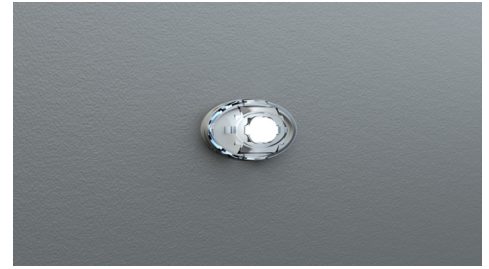

**Art.-Nr: DOS028**  
**Emergency light Self-contained**  
**Universal, Without monitoring, 8 h, , IP20, Polycarbonate,**  
**Transparent**

Small LED safety luminaire, for recessed and surface mounting, with great effect. The small dimensions and transparent housing material make completely unobtrusive mounting possible.

This variant is intended for installation in existing luminaire housings. The mounting plate/clips, as well as the emergency light technology, are supplied.

More information  
[www.rp-group.com/en/item/DOS028](http://www.rp-group.com/en/item/DOS028)