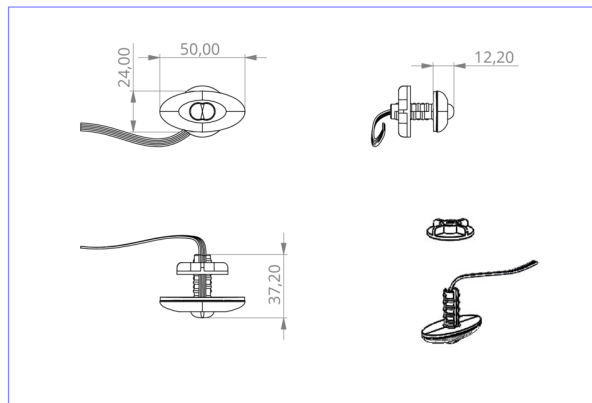

**Art.-Nr: DOS028**  
**Emergency light Self-contained**  
**Universal, Without monitoring, 8 h, , IP20, Polycarbonate,**  
**Transparent**

Small LED safety luminaire, for recessed and surface mounting, with great effect. The small dimensions and transparent housing material make completely unobtrusive mounting possible.

## TECHNICAL DATA

Luminaire type	Emergency light
Mounting	Universal
Pictograph	No
Illuminant	LED
Housing material	Polycarbonate
Housing color	Transparent
Protection type (IP)	IP20
Impact resistance (IK)	≥ 3
Certification	WEEE, CE
Insulation class	2
Supply	Self-contained
Monitoring	Without monitoring
Bridging time	8 h
Battery	NIMH 9,6 V/2,0 Ah
Operating mode	Non-maintained / maintained
Input voltageAC	230 V
Input frequency	50 / 60 Hz
Power max.	4,4 W
Power maintained	1,8 W
Power non-maintained	0,35 W

Ambient temperature maintained mode	-5 °C to 40 °C
Ambient temperature non-maintained mode	-5 °C to 40 °C
Depth	24 mm
Width	50 mm
Height	12 mm
Installation dimensions Diameter	10.5 mm
Weight	0.33
Weight incl. packaging	0.41
Connection cross-section	2.5 mm <sup>2</sup>
Switching input	Yes
Emergency light blocking	Yes
Battery connection	Connector
Dimming function	Yes
Luminous flux mains	140 lm
Luminous flux emergency	140 lm
Customs tariff number	94056120
EAN	4260349828611

TECHNICAL DRAWING

e 10.5

DO verschiedene Einbaumaße