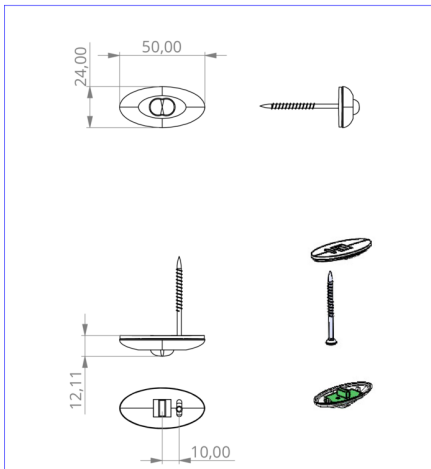

**Art.-Nr: DOS028**  
**Emergency light Self-contained**  
**Universal, Without monitoring, 8 h, , IP20, Polycarbonate,**  
**Transparent**

Small LED safety luminaire, for recessed and surface mounting, with great effect. The small dimensions and transparent housing material make completely unobtrusive mounting possible.

## TECHNICAL DATA

Luminaire type	Emergency light
Mounting	Universal
Pictograph	No
Illuminant	LED
Housing material	Polycarbonate
Housing color	Transparent
Protection type (IP)	IP20
Impact resistance (IK)	≥ 3
Certification	WEEE, CE
Insulation class	2
Supply	Self-contained
Monitoring	Without monitoring
Bridging time	8 h
Battery	NIMH 9,6 V/2,0 Ah
Operating mode	Non-maintained / maintained
Input voltageAC	230 V
Input frequency	50 / 60 Hz
Power max.	4,4 W
Power maintained	1,8 W
Power non-maintained	0,35 W

Ambient temperature maintained mode	-5 °C to 40 °C
Ambient temperature non-maintained mode	-5 °C to 40 °C
Depth	24 mm
Width	50 mm
Height	12 mm
Installation dimensions Diameter	10.5 mm
Weight	0.33
Weight incl. packaging	0.41
Connection cross-section	2.5 mm <sup>2</sup>
Switching input	Yes
Emergency light blocking	Yes
Battery connection	Connector
Dimming function	Yes
Luminous flux mains	140 lm
Luminous flux emergency	140 lm
Customs tariff number	94056120
EAN	4260349828611

TECHNICAL DRAWING

e 10.5

DO verschiedene Einbaumaße