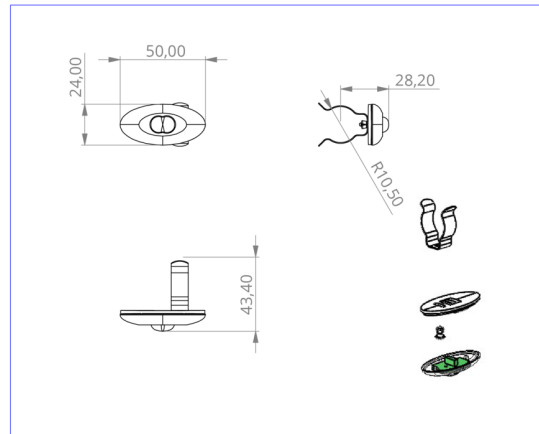

**Art.-Nr: DOS028**  
**Emergency light Self-contained**  
**Universal, Without monitoring, 8 h, , IP20, Polycarbonate,**  
**Transparent**

Small LED safety luminaire, for recessed and surface mounting, with great effect. The small dimensions and transparent housing material make completely unobtrusive mounting possible.

## TECHNICAL DATA

Luminaire type	Emergency light
Mounting	Universal
Pictograph	No
Illuminant	LED
Housing material	Polycarbonate
Housing color	Transparent
Protection type (IP)	IP20
Impact resistance (IK)	≥ 3
Certification	WEEE, CE
Insulation class	2
Supply	Self-contained
Monitoring	Without monitoring
Bridging time	8 h
Battery	NIMH 9,6 V/2,0 Ah
Operating mode	Non-maintained / maintained
Input voltageAC	230 V
Input frequency	50 / 60 Hz
Power max.	4,4 W
Power maintained	1,8 W
Power non-maintained	0,35 W

Ambient temperature maintained mode	-5 °C to 40 °C
Ambient temperature non-maintained mode	-5 °C to 40 °C
Depth	24 mm
Width	50 mm
Height	12 mm
Installation dimensions Diameter	10.5 mm
Weight	0.33
Weight incl. packaging	0.41
Connection cross-section	2.5 mm <sup>2</sup>
Switching input	Yes
Emergency light blocking	Yes
Battery connection	Connector
Dimming function	Yes
Luminous flux mains	140 lm
Luminous flux emergency	140 lm
Customs tariff number	94056120
EAN	4260349828611

TECHNICAL DRAWING

e 10.5

DO verschiedene Einbaumaße