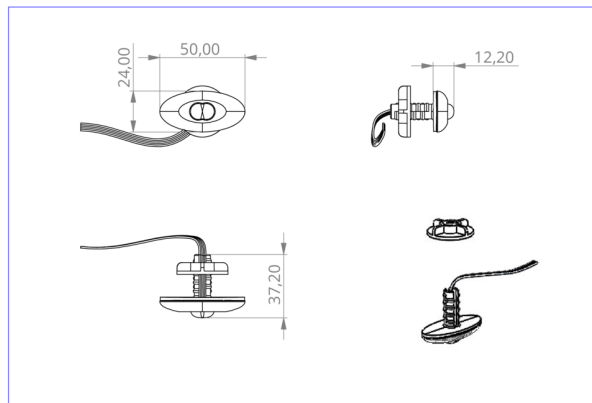

DO verschiedene Einbaumaße

RELATED PRODUCTS

Art.-No.	Image	Monitoring	Supply	Color	Investment	Automatic log	Maintenance level	Remote maintenance	max. luminaires	Single luminaire monitoring
DOS029ML		Central power supply (ML)	Central power supply	Transparent	€€€	Yes	low	Yes	1,920 per system	central

As of: 17.05.2025 - Subject to technical changes and errors.