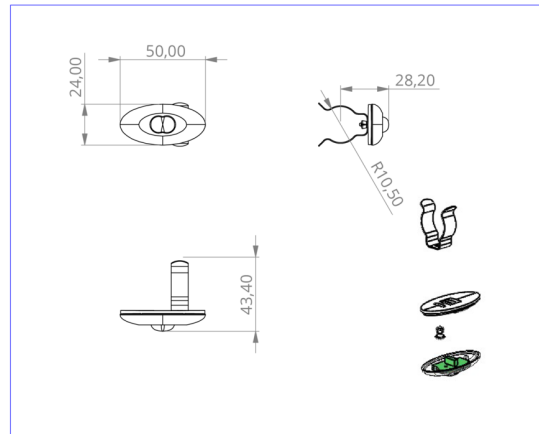

DO verschiedene Einbaumaße

RELATED PRODUCTS

Art.-No.	Image	Monitoring	Supply	Color	Investment	Automatic log	Maintenance level	Remote maintenance	max. luminaires	Single luminaire monitoring
DOS029ML		Central power supply (ML)	Central power supply	Transparent	€€€	Yes	low	Yes	1,920 per system	central

As of: 17.05.2025 - Subject to technical changes and errors.