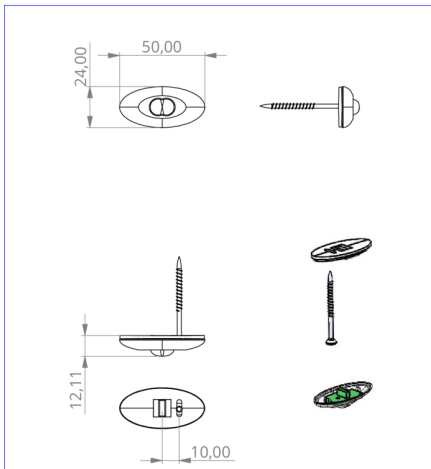

DO verschiedene Einbaumaße

RELATED PRODUCTS

Art.-No.	Image	Monitoring	Supply	Color	Investment	Automatic log	Maintenance level	Remote maintenance	max. luminaires	Single luminaire monitoring
DOS029ML		Central power supply (ML)	Central power supply	Transparent	€€€	Yes	low	Yes	1,920 per system	central

As of: 17.05.2025 - Subject to technical changes and errors.