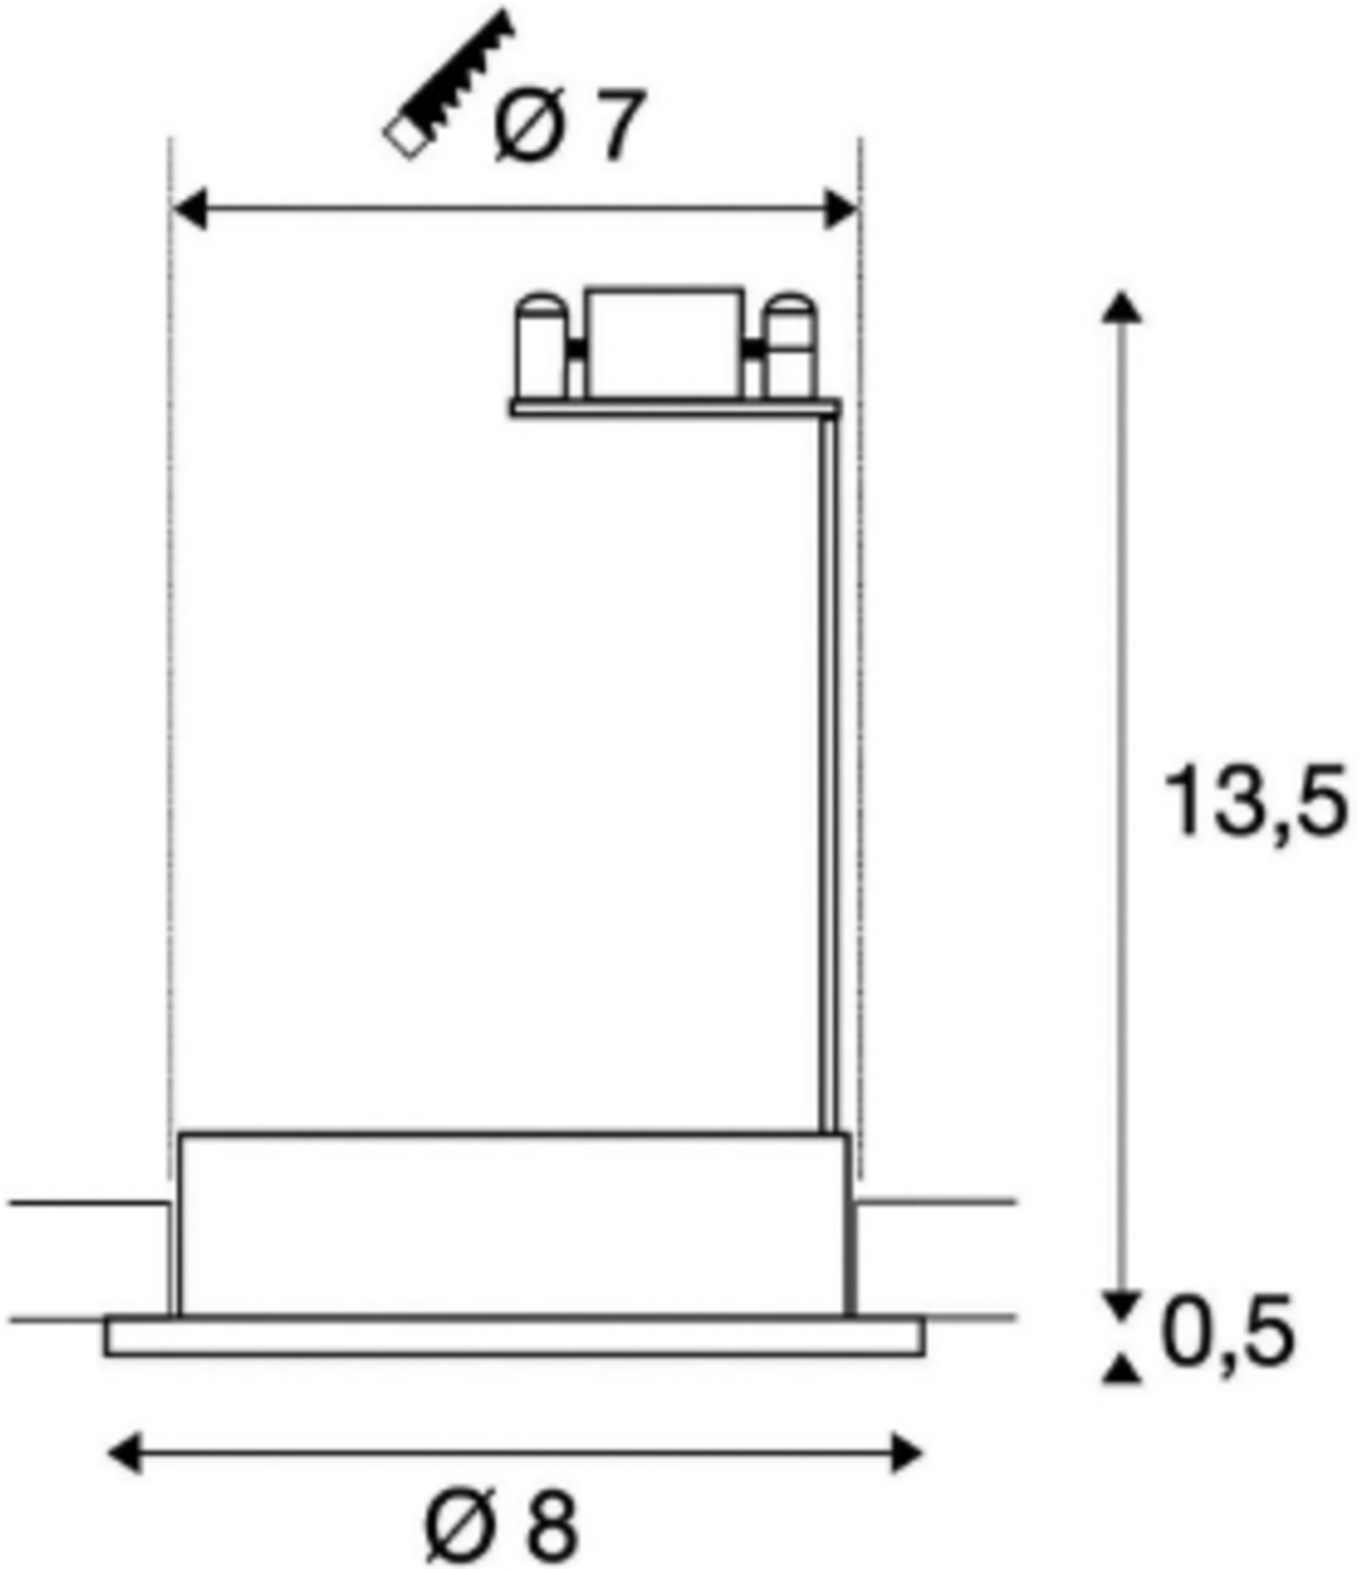

TECHNICAL DRAWING