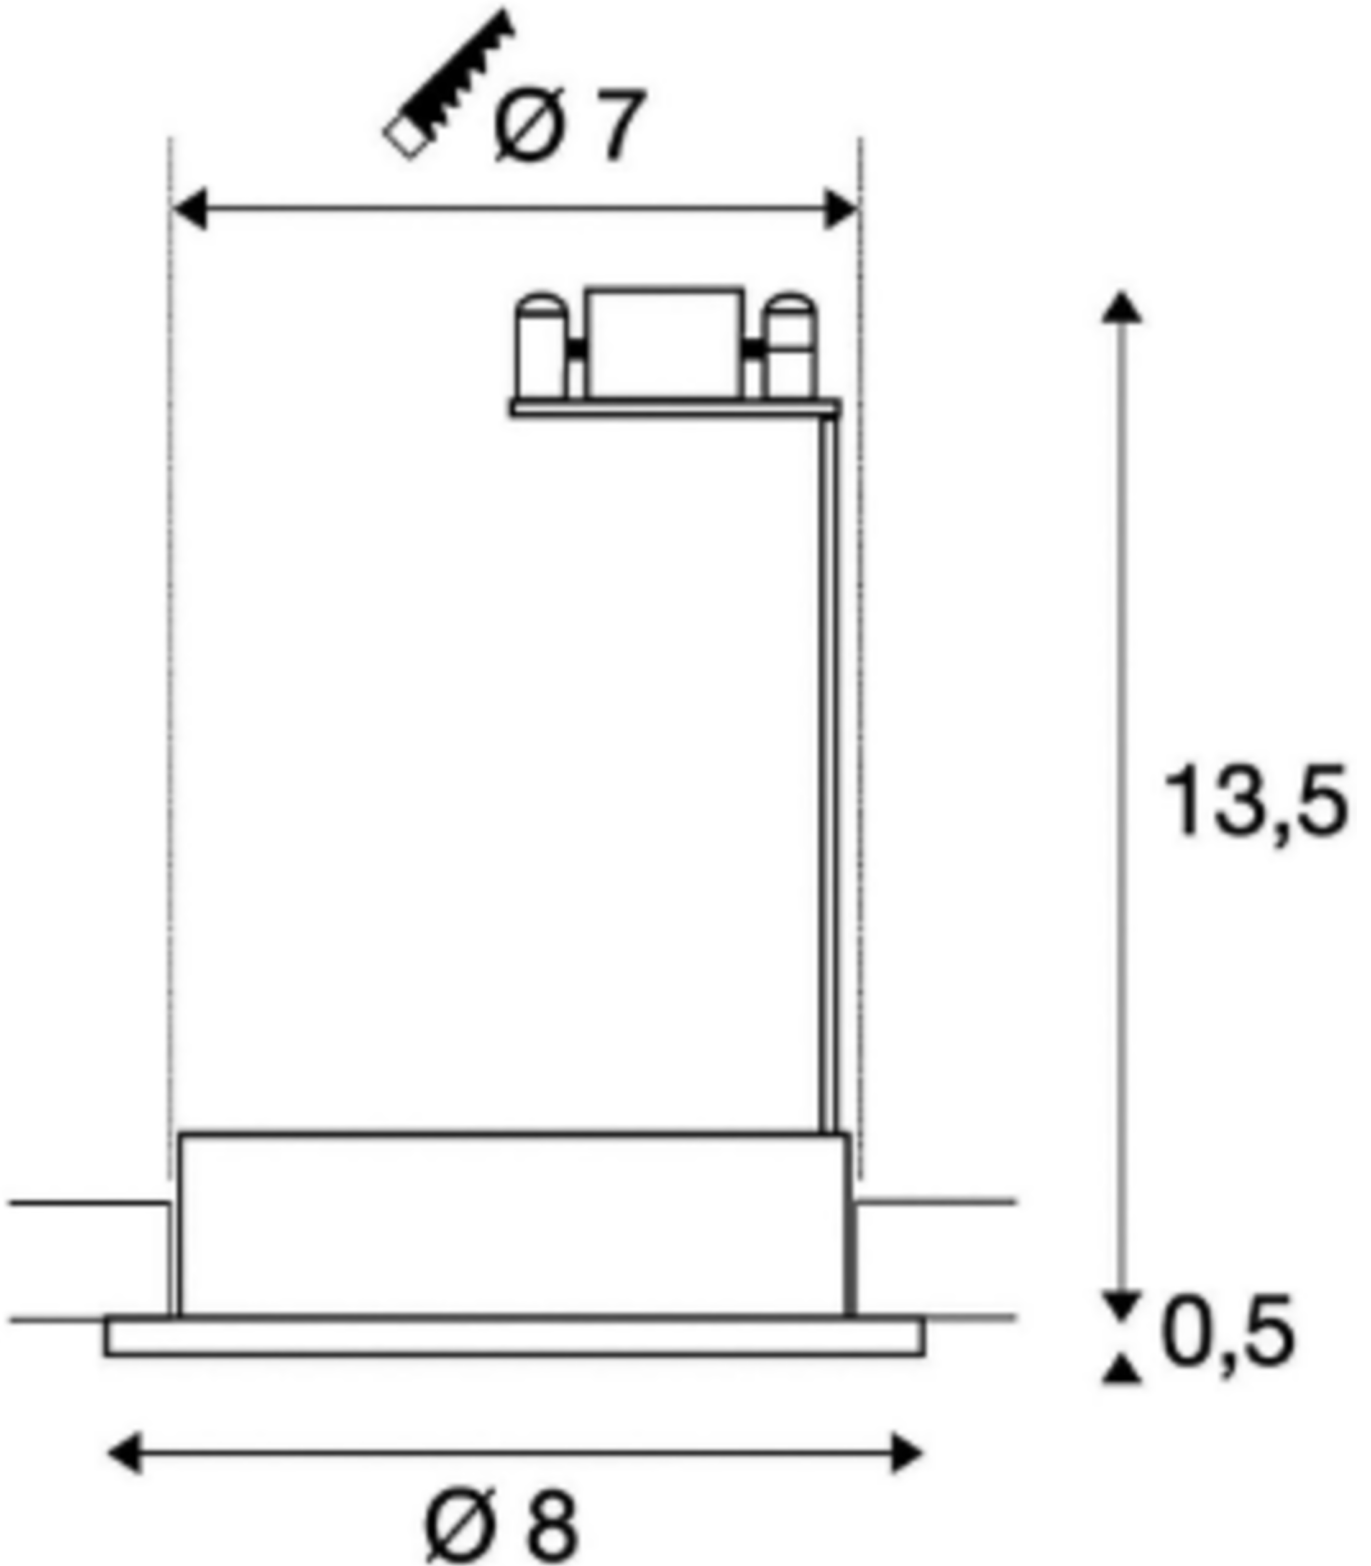

TECHNICAL DRAWING