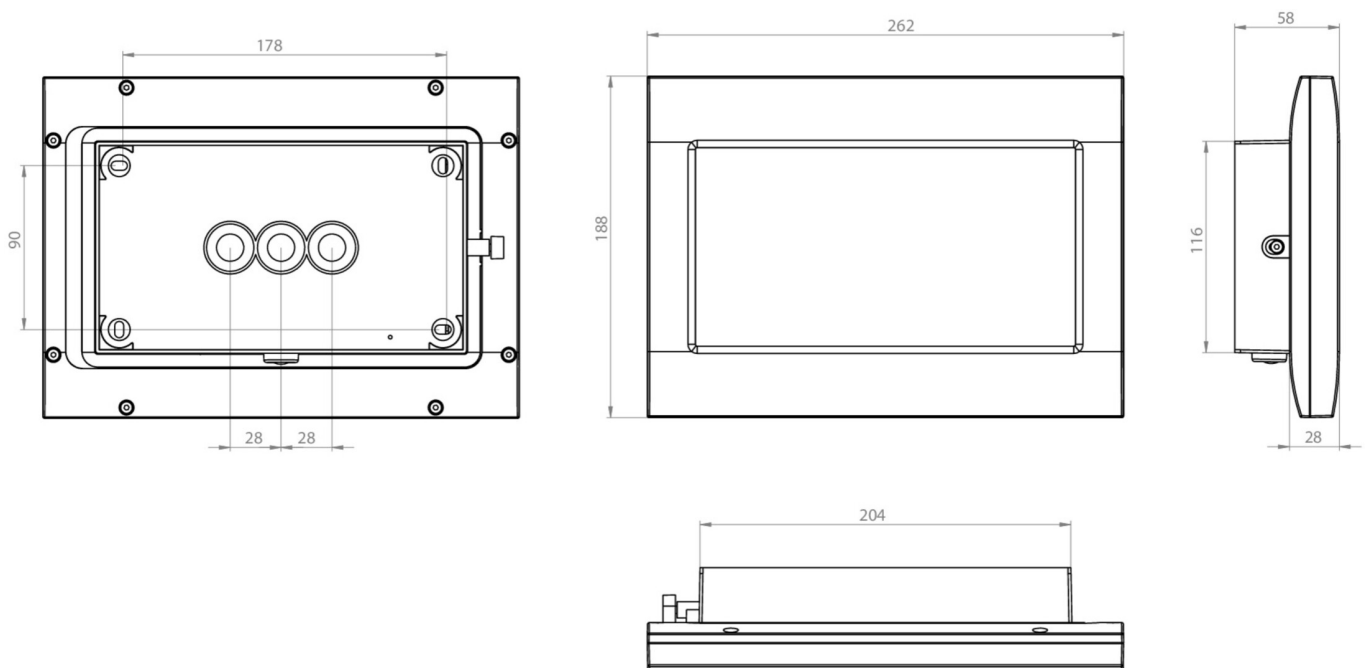

Power max.	3,4 W
Power maintained	3,4 W
Power non-maintained	1,1 W
Ambient temperature maintained mode	-20 °C to 40 °C
Ambient temperature non-maintained mode	-20 °C to 40 °C
Depth	58 mm
Width	262 mm
Height	188 mm
Weight	1.96
Weight incl. packaging	2.06
Connection cross-section	2.5 mm²
Switching input	Yes
Emergency light blocking	No
Battery connection	No
Dimming function	Yes
Customs tariff number	94056180
EAN	4260581711054

TECHNICAL DRAWING