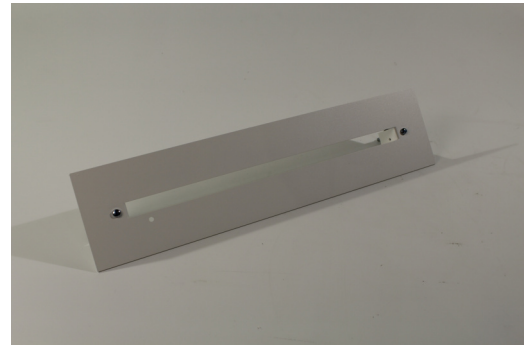

## Art.-No.: GXE

With this installation frame the GX luminaire is able to be mounted directly into the wall which hides its electronics and so the luminaire's design is not disrupted.

## TECHNICAL DATA

Length	65 mm
Width	420 mm
Height	100 mm
Weight	0.49 kg
Weight incl. Packaging	0.49 kg
Customs tariff number	94059900
EAN	4260349829069

## TECHNICAL DRAWING

Deckenausschnitt: 380 x 80mm