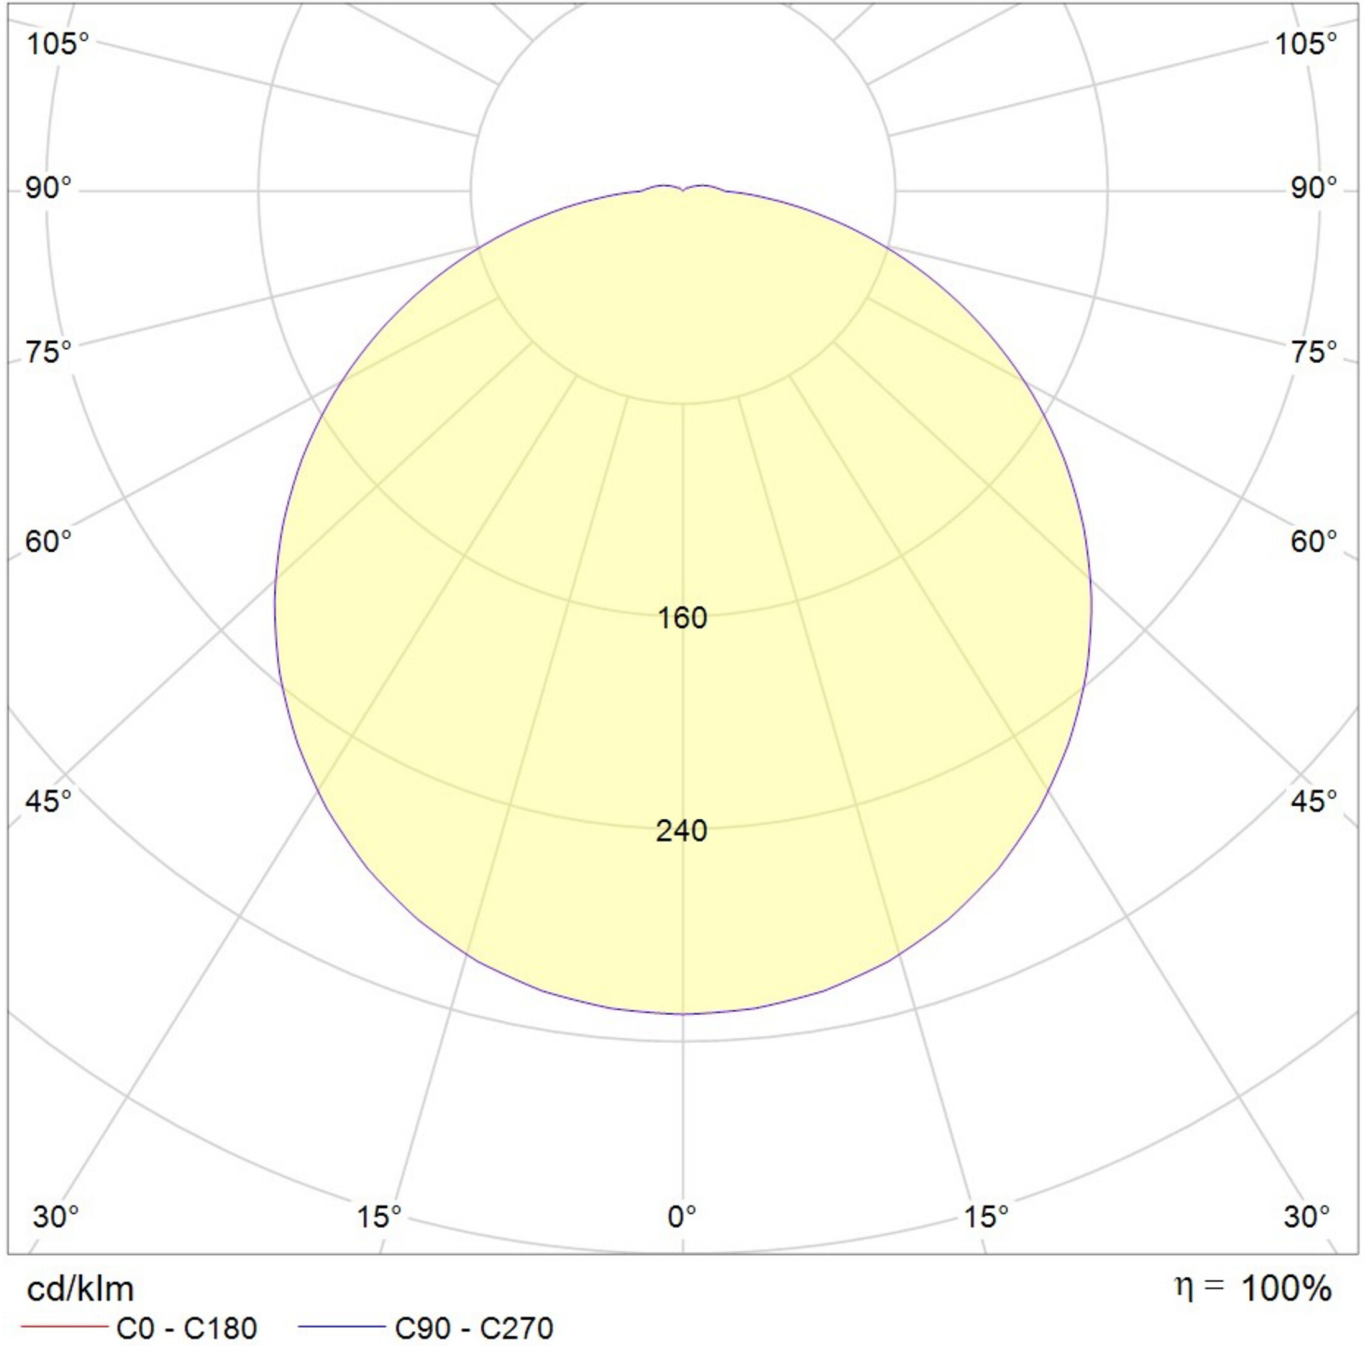

TEXT.LICHTVERTEILUNG

As of: 10.04.2025 - Subject to technical changes and errors.