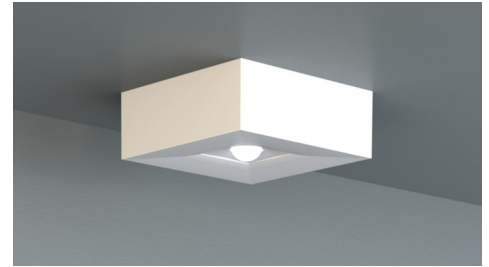

Art.-Nr: ILB1
IL top part
IL top part, square

The IL top part adapts the IL to the design of its surroundings, but it retains all the features of an emergency luminaire.

More information
www.rp-group.com/en/item/ILB1