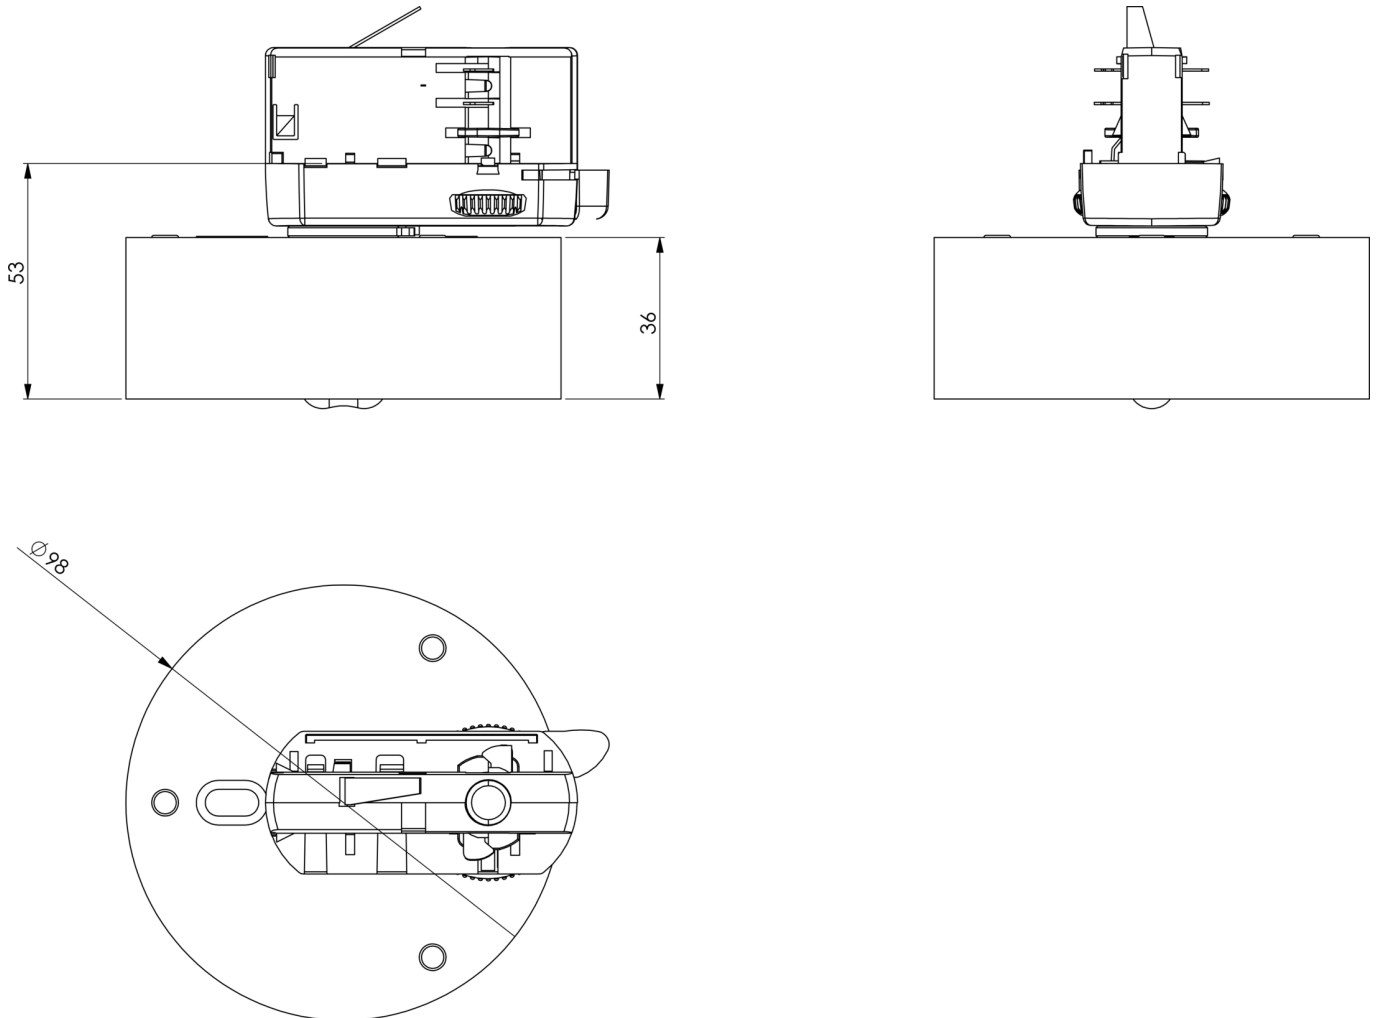

TECHNICAL DRAWING

ACCESSORIES

- LSYS-B4 - 4x Beam lens for lights with a lens system, for
- LSYS-F4 - 4x corridor lenses for luminaires with lens
- LSYS-H4 - 4x h-lenses for luminaires with lens
- LSYS-R4 - 4x round lenses for luminaires with lens
- LSYS-S4 - 4x Spotlens for luminaires with lens system.