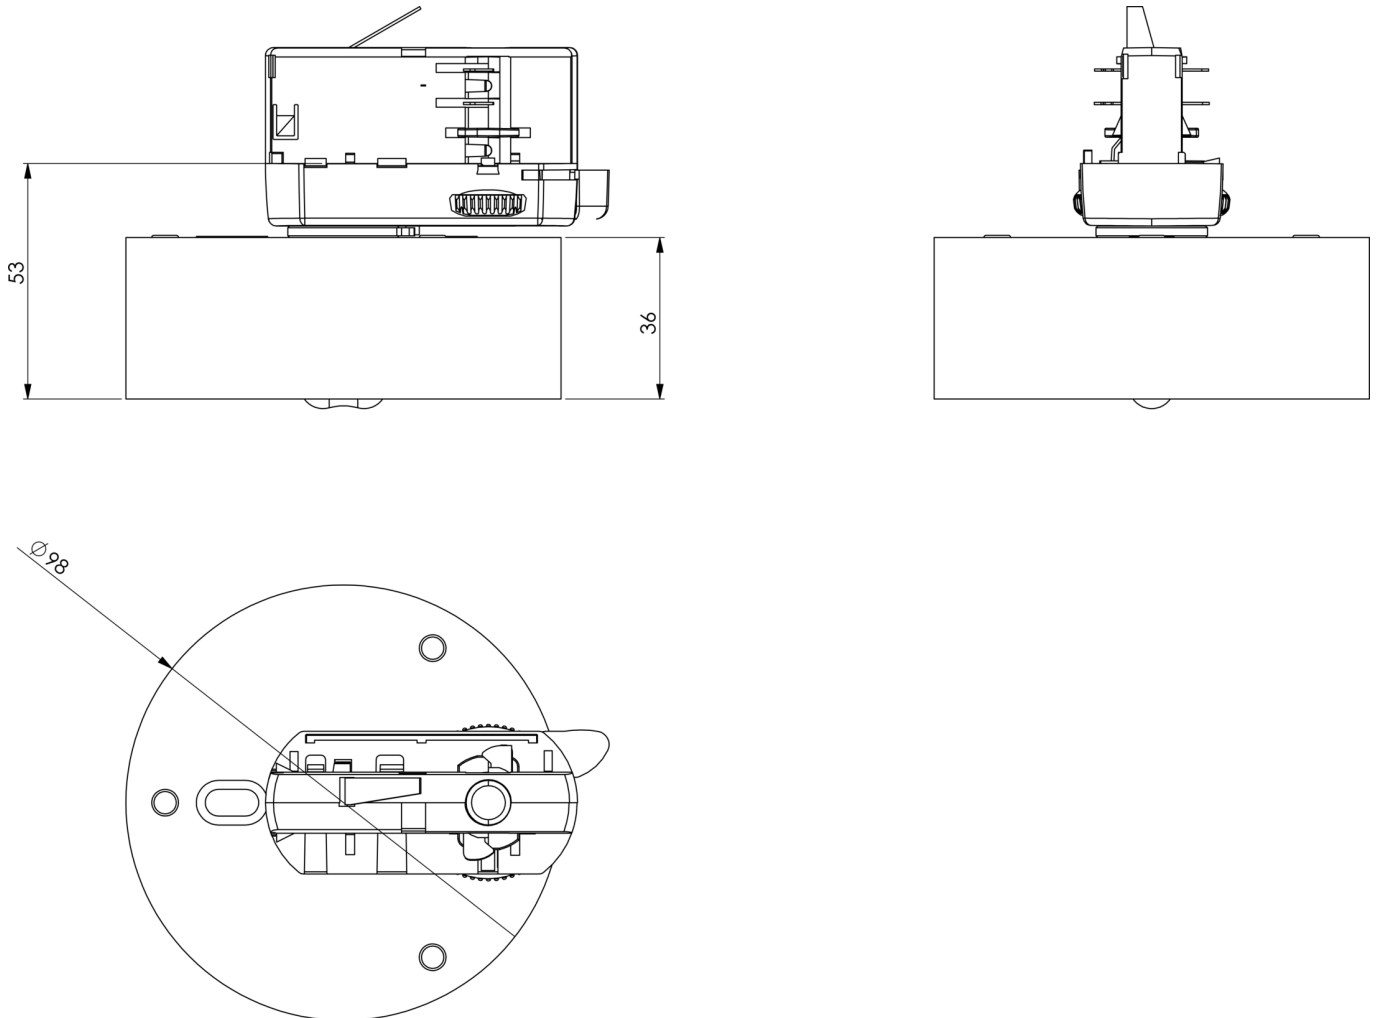

## Emergency luminaire Art.-No.: ILDL421WL-3P

The IL LED safety light with its unobtrusive design is a real all-rounder. It is ready for almost all requirements and always offers the right solution. The status LED within the lens does not disturb the homogenous look of the luminaire. The innovative integrated lens carrier with quick-mounting device enables the flexible use of different lens types depending on the application. Round and corridor lenses are already included in the scope of delivery for each light and enable perfect adaptation to the respective installation situation. All versions of the IL are available for surface and recessed mounting.

### TECHNICAL DATA

Luminaire type	Emergency luminaire
Mounting	3-phase rail
Pictograph	No
Illuminant	LED
Housing material	Polycarbonate
Colour	RAL 9003
Mechanical rating IP	40
Impact resistance IK	≥ 3
Protection class	2
Supply	Single battery
Monitoring	WL - Wireless Professional
Operation time	1 h
Battery	3.2V / 3.3 Ah LiFePO4
Operation mode	maintained/non-maintained mode
Input Voltage AC	230 V
Input Frequency Hz	50 / 60 Hz
Power consumption max.	3,4 W
Power consumption maintained	2,3 W
Power consumption non-maintained	0,4 W
Ambient temperature maintained mode	-5 °C / 40 °C

Ambient temperature non-maintained mode	-5 °C / 40 °C
Height	36 mm
Diameter	100 mm
Weight	0.19 kg
Weight incl. Packaging	0.25 kg
Connection cross-section	2.5 mm
Switching input L'	Yes
Emergency light blocking	No
Battery connector	Plug
Dimming function	Yes
Luminous flux mains mode	130 lm
Luminous flux emergency mode	250 lm
Customs tariff number	94056120
Coutry of origin	Germany
EAN	4260682155580

## TECHNICAL DRAWING