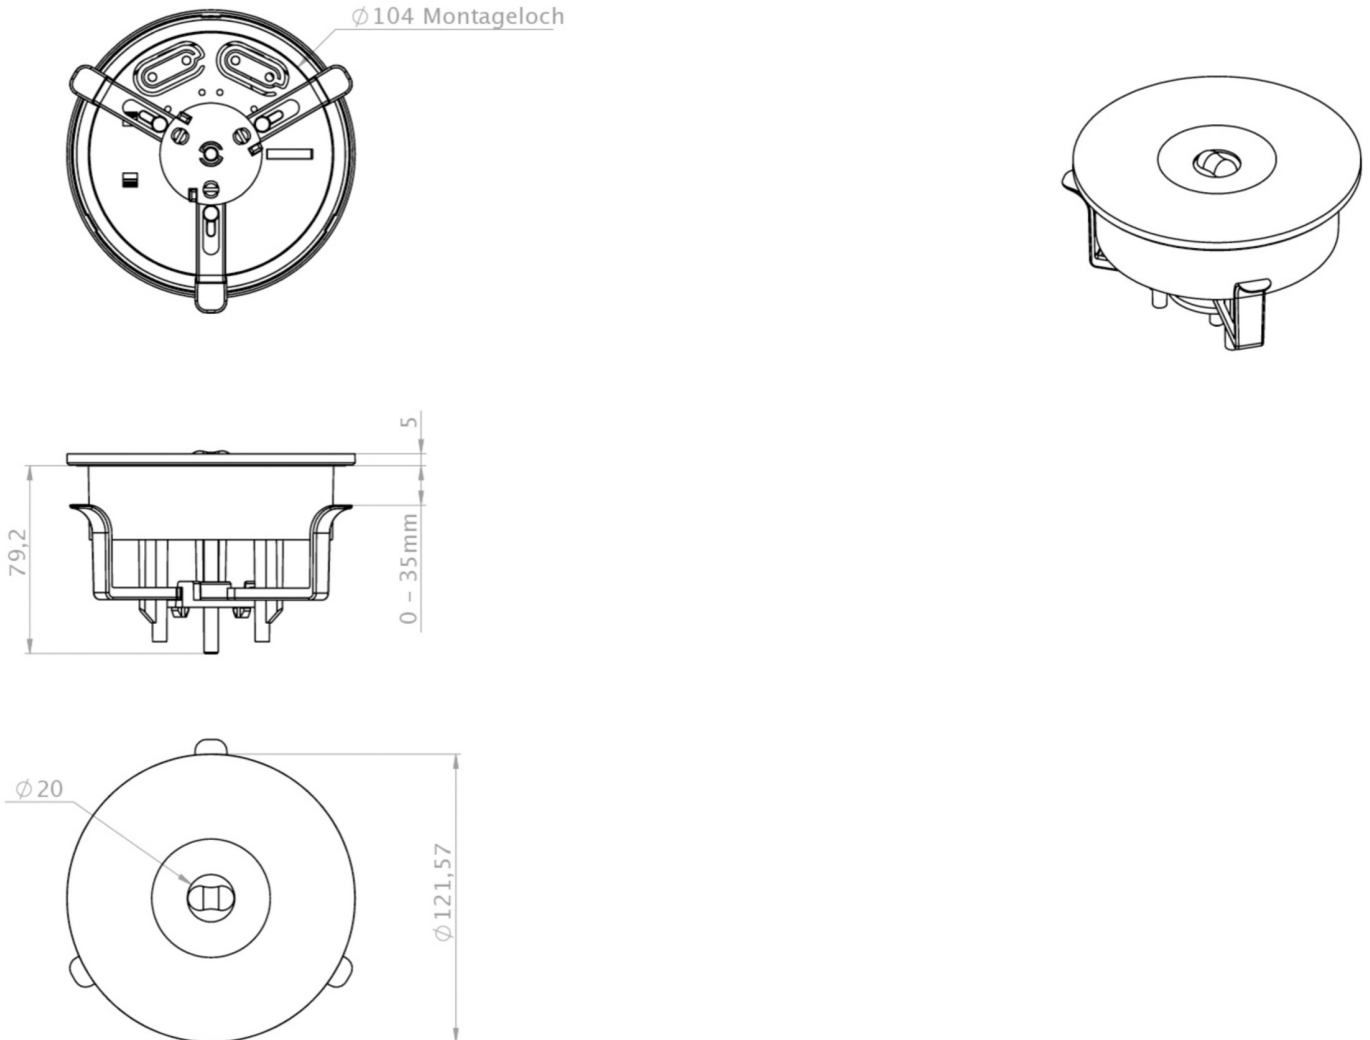

TECHNICAL DRAWING

ACCESSORY LIST

BALLPLX-ILE - Wire mesh surround

ILE-OEF-PC -

As of: 17.05.2025 - Subject to technical changes and errors.