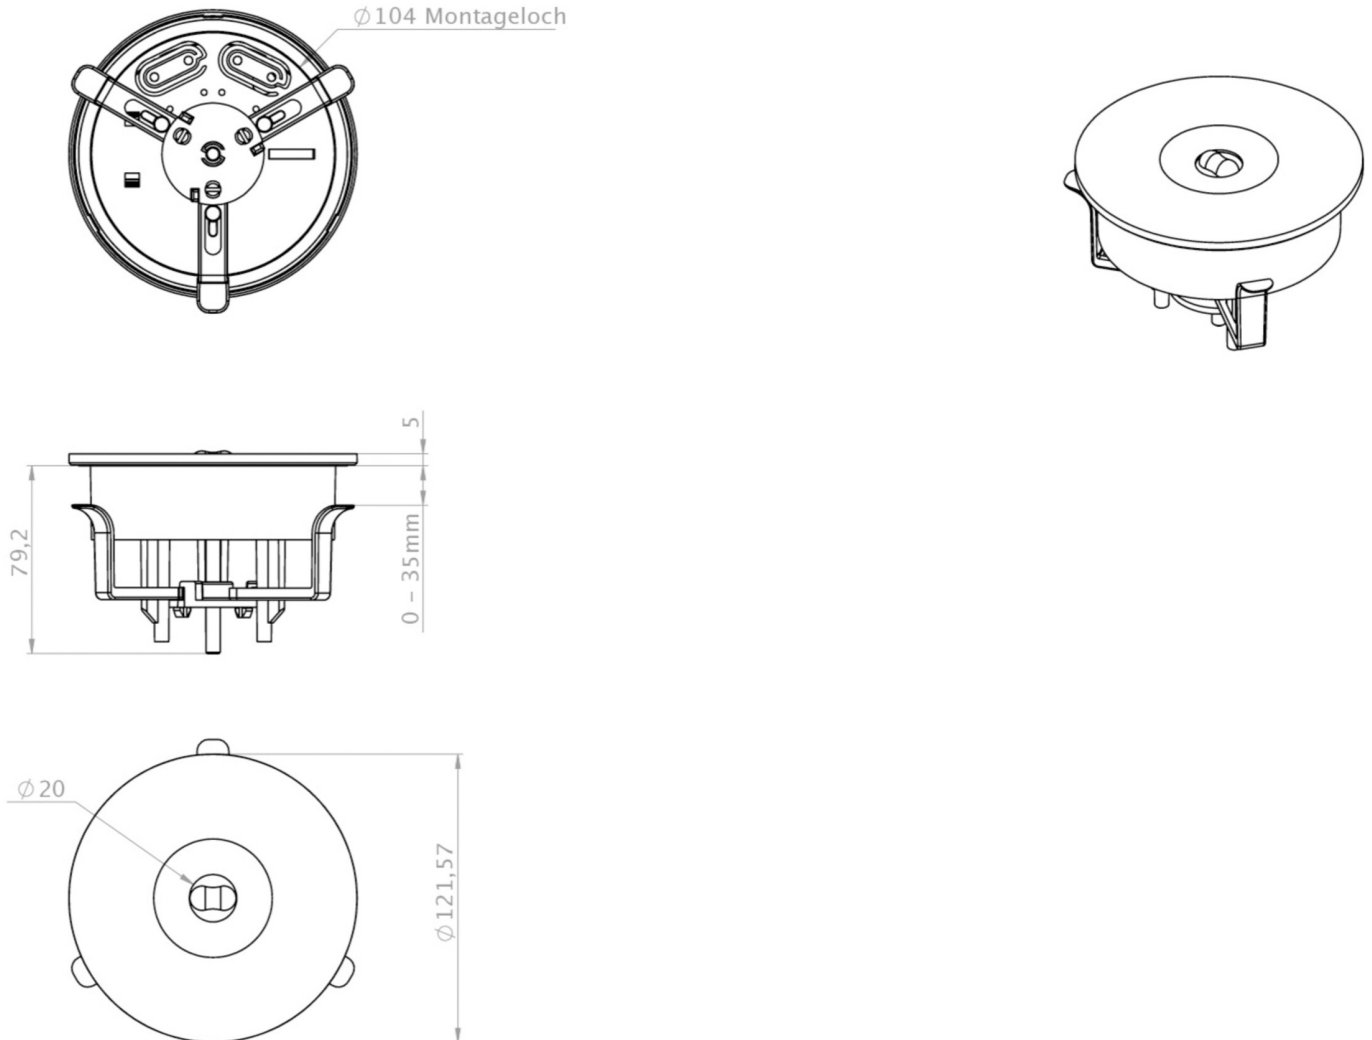

**Art.-Nr: ILEF028SC**  
**Emergency light Self-contained**  
**Ceiling mounting, SelfControl (SC), 8 h, , IP20, Polycarbonate,**  
**White**

Discreet plastic safety luminaire for fitting in the ceiling, which integrates inconspicuously into the ceiling.

## TECHNICAL DATA

Luminaire type	Emergency light
Mounting	Ceiling mounting
Pictograph	No
Illuminant	LED
Housing material	Polycarbonate
Housing color	White
Protection type (IP)	IP20
Impact resistance (IK)	≥ 3
Certification	WEEE, CE
Insulation class	2
Supply	Self-contained
Monitoring	SelfControl (SC)
Bridging time	8 h
Battery	NIMH 4,8 V/2,0 Ah

Operating mode	Non-maintained / maintained
Input voltageAC	230 V
Input frequency	50 / 60 Hz
Power max.	3,7 W
Power maintained	1,8 W
Power non-maintained	0,18 W
Ambient temperature maintained mode	-5 °C to 30 °C
Ambient temperature non-maintained mode	-5 °C to 40 °C
Height	84 mm
Diameter	122 mm
Installation height	80 mm
Installation dimensions Diameter	105 mm
Weight	0.27
Weight incl. packaging	0.33
Connection cross-section	2.5 mm <sup>2</sup>
Switching input	Yes
Emergency light blocking	No
Battery connection	Connector
Dimming function	Yes
Luminous flux mains	110 lm
Luminous flux emergency	110 lm
Customs tariff number	94056120
EAN	4260349829113

## TECHNICAL DRAWING