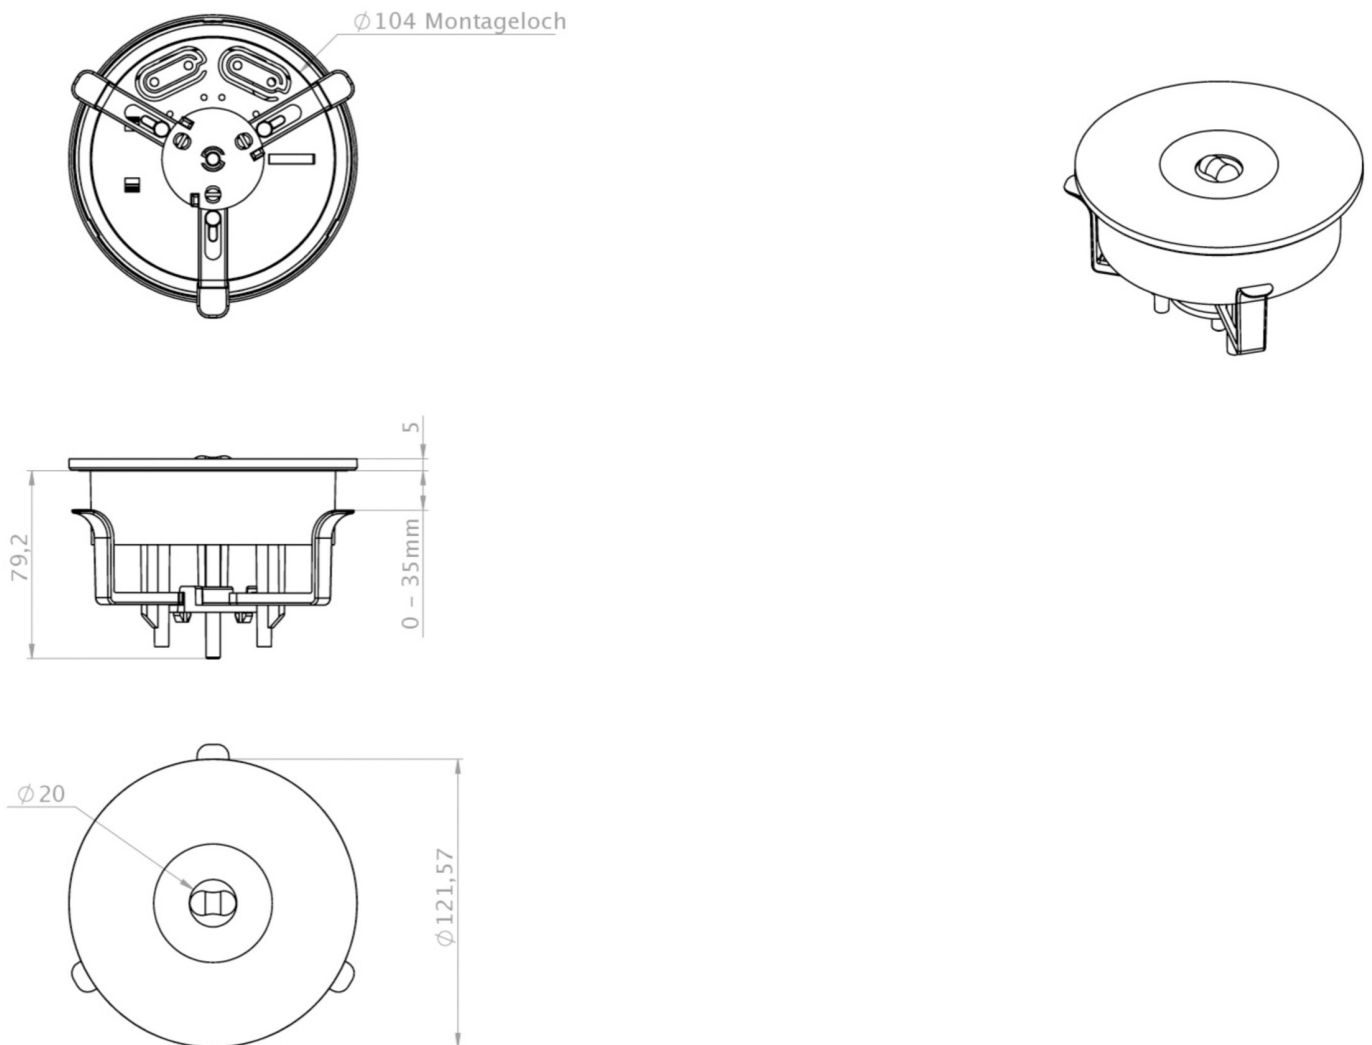

## Emergency luminaire Art.-No.: ILEL029ML

The discreet designed LED emergency luminaire IL is a true all-rounder. Whether as self-contained emergency light or to connect to central battery systems: it is fit for most challenges and always provides the right solution. The innovative integrated lens carrier with quick-mounting device enables the flexible use of different lens types depending on the application. Round and corridor lenses are already included in the scope of delivery for each light and enable perfect adaptation to the respective installation situation.

### TECHNICAL DATA

Luminaire type	Emergency luminaire
Mounting	Recessed ceiling
Pictograph	No
Illuminant	LED
Housing material	Polycarbonate
Colour	RAL 9003
Mechanical rating IP	20
Impact resistance IK	≥ 3
Protection class	2
Supply	Central power supply system
Operation time	CPS
Operation mode	single luminaire switching
Input Voltage AC	230 V
Input Frequency Hz	50 / 60 Hz
Input Voltage DC	216 V
Power consumption max.	4,6 W
Power consumption maintained	4,6 W
Power consumption non-maintained	1,2 W
Ambient temperature maintained mode	-20 °C / 30 °C
Ambient temperature non-maintained mode	-20 °C / 40 °C
Height	84 mm

Diameter	122 mm
Install. dim. height	80 mm
Install. dim. diameter	105 mm
Weight	0.15 kg
Weight incl. Packaging	0.21 kg
Connection cross-section	2.5 mm
Switching input L'	No
Emergency light blocking	No
Battery connector	None
Dimming function	Yes
Luminous flux mains mode	360 lm
Luminous flux emergency mode	360 lm
Customs tariff number	94056120
Coutry of origin	Germany
EAN	4260766550324

## ACCESSORIES

BALLPLX-ILE - Ball protection 190x190x62mm incl. fastening

ILE-OEF-PC - IL recessed opener plastic