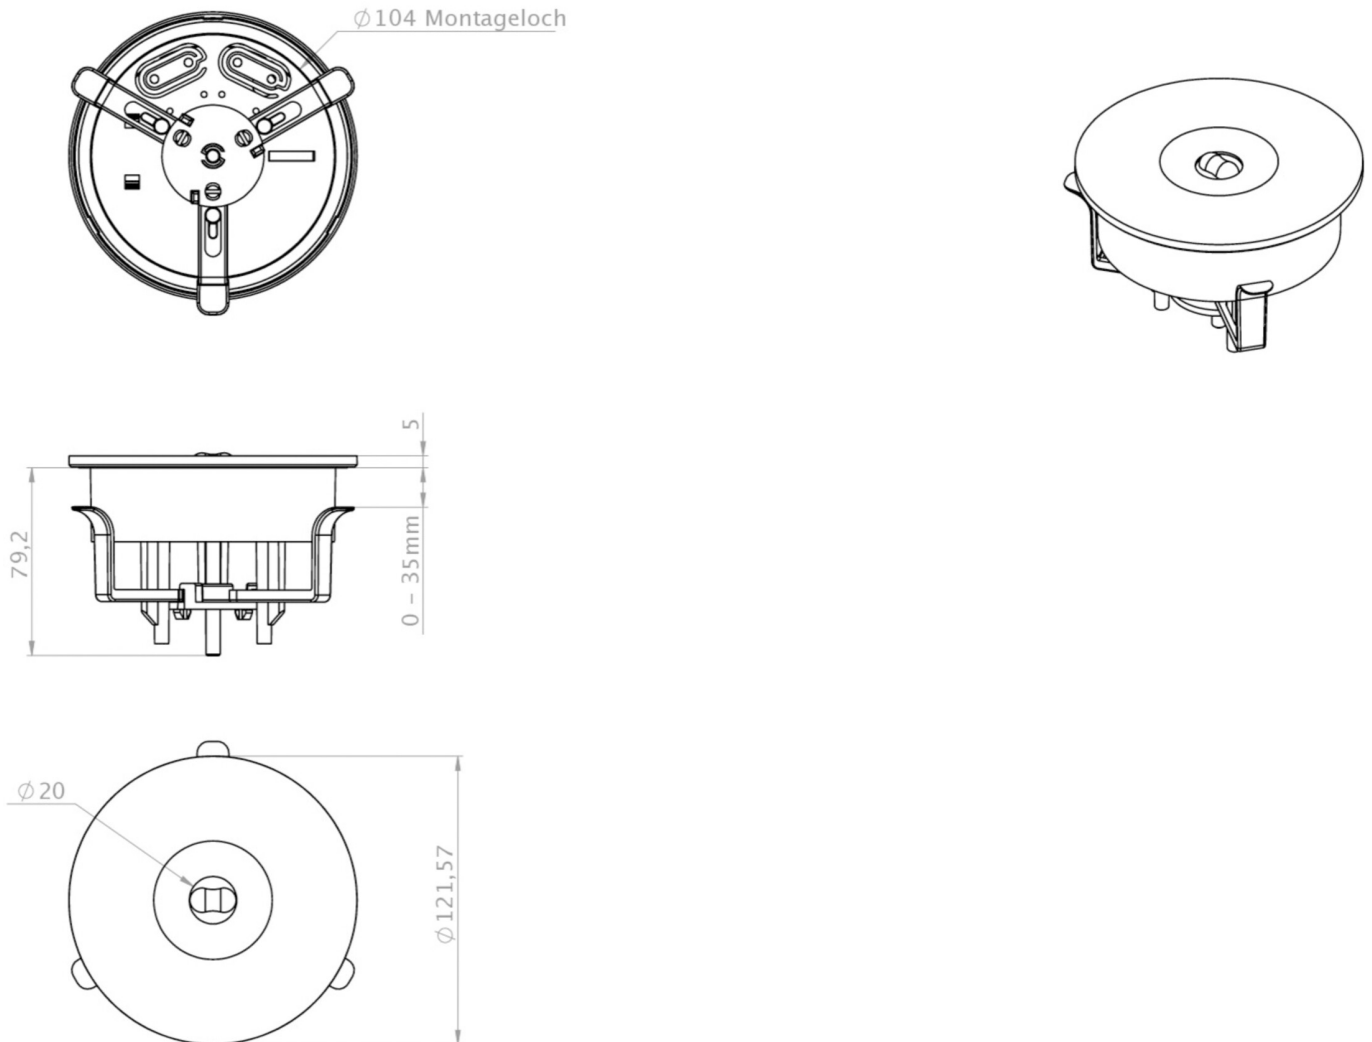

TECHNICAL DRAWING

ACCESSORIES

- BALLPLX-ILE - Ball protection 190x190x62mm incl. fastening
- LSYS-B4 - 4x Beam lens for lights with a lens system, for
- LSYS-F4 - 4x corridor lenses for luminaires with lens
- LSYS-R4 - 4x round lenses for luminaires with lens
- LSYS-S4 - 4x Spotlens for luminaires with lens system.