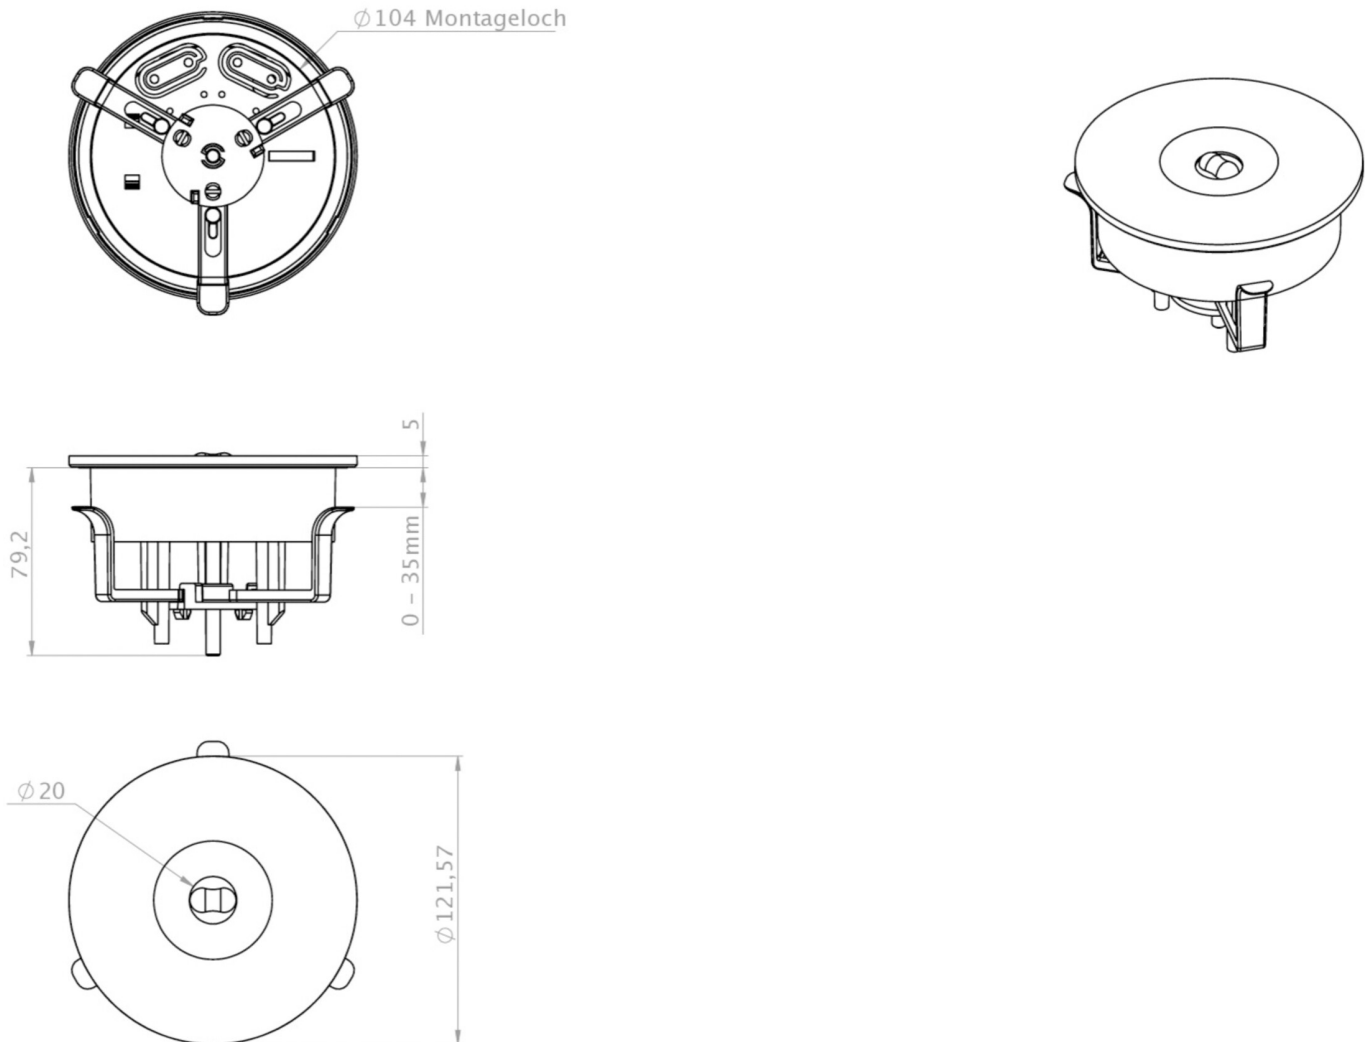

TECHNICAL DRAWING

ACCESSORIES

- BALLPLX-ILE - Ball protection 190x190x62mm incl. fastening
- LSYS-B4 - 4x Beam lens for lights with a lens system, for
- LSYS-F4 - 4x corridor lenses for luminaires with lens
- LSYS-R4 - 4x round lenses for luminaires with lens
- LSYS-S4 - 4x Spotlens for luminaires with lens system.