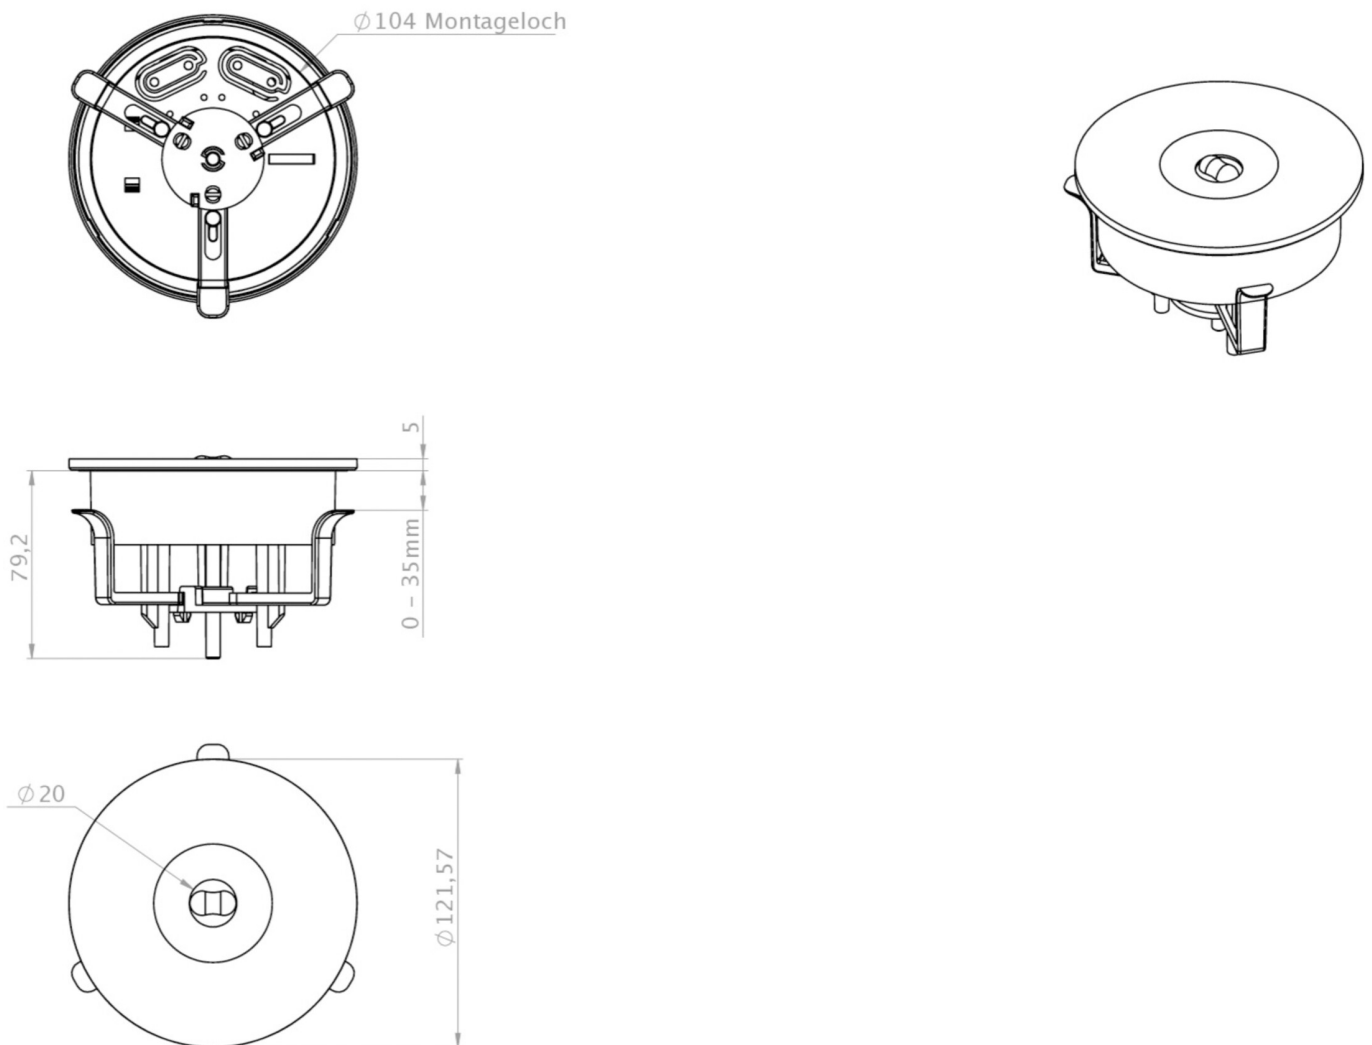

## Emergency luminaire Art.-No.: ILEL428WB

The discreet designed LED emergency luminaire IL is a true all-rounder. Whether as self-contained emergency light or to connect to central battery systems: it is fit for most challenges and always provides the right solution. The innovative integrated lens carrier with quick-mounting device enables the flexible use of different lens types depending on the application. Round and corridor lenses are already included in the scope of delivery for each light and enable perfect adaptation to the respective installation situation.

### TECHNICAL DATA

Luminaire type	Emergency luminaire
Mounting	Recessed ceiling
Pictograph	No
Illuminant	LED
Housing material	Polycarbonate
Colour	RAL 9003
Mechanical rating IP	20
Impact resistance IK	≥ 3
Protection class	2
Supply	Single battery
Operation time	8 h
Battery	3.2V / 3.3 Ah LiFePO4
Operation mode	maintained/non-maintained mode
Input Voltage AC	230 V
Input Frequency Hz	50 / 60 Hz
Power consumption max.	3,4 W
Power consumption maintained	2,3 W
Power consumption non-maintained	0,4 W
Ambient temperature maintained mode	-5 °C / 40 °C
Ambient temperature non-maintained mode	-5 °C / 40 °C
Height	84 mm

Diameter	122 mm
Install. dim. height	80 mm
Install. dim. diameter	105 mm
Weight	0.23 kg
Weight incl. Packaging	0.29 kg
Connection cross-section	2.5 mm
Switching input L'	Yes
Emergency light blocking	No
Battery connector	Plug
Dimming function	Yes
Luminous flux mains mode	130 lm
Luminous flux emergency mode	125 lm
Customs tariff number	94056120
Coutry of origin	Germany
EAN	4260682155740

## TECHNICAL DRAWING