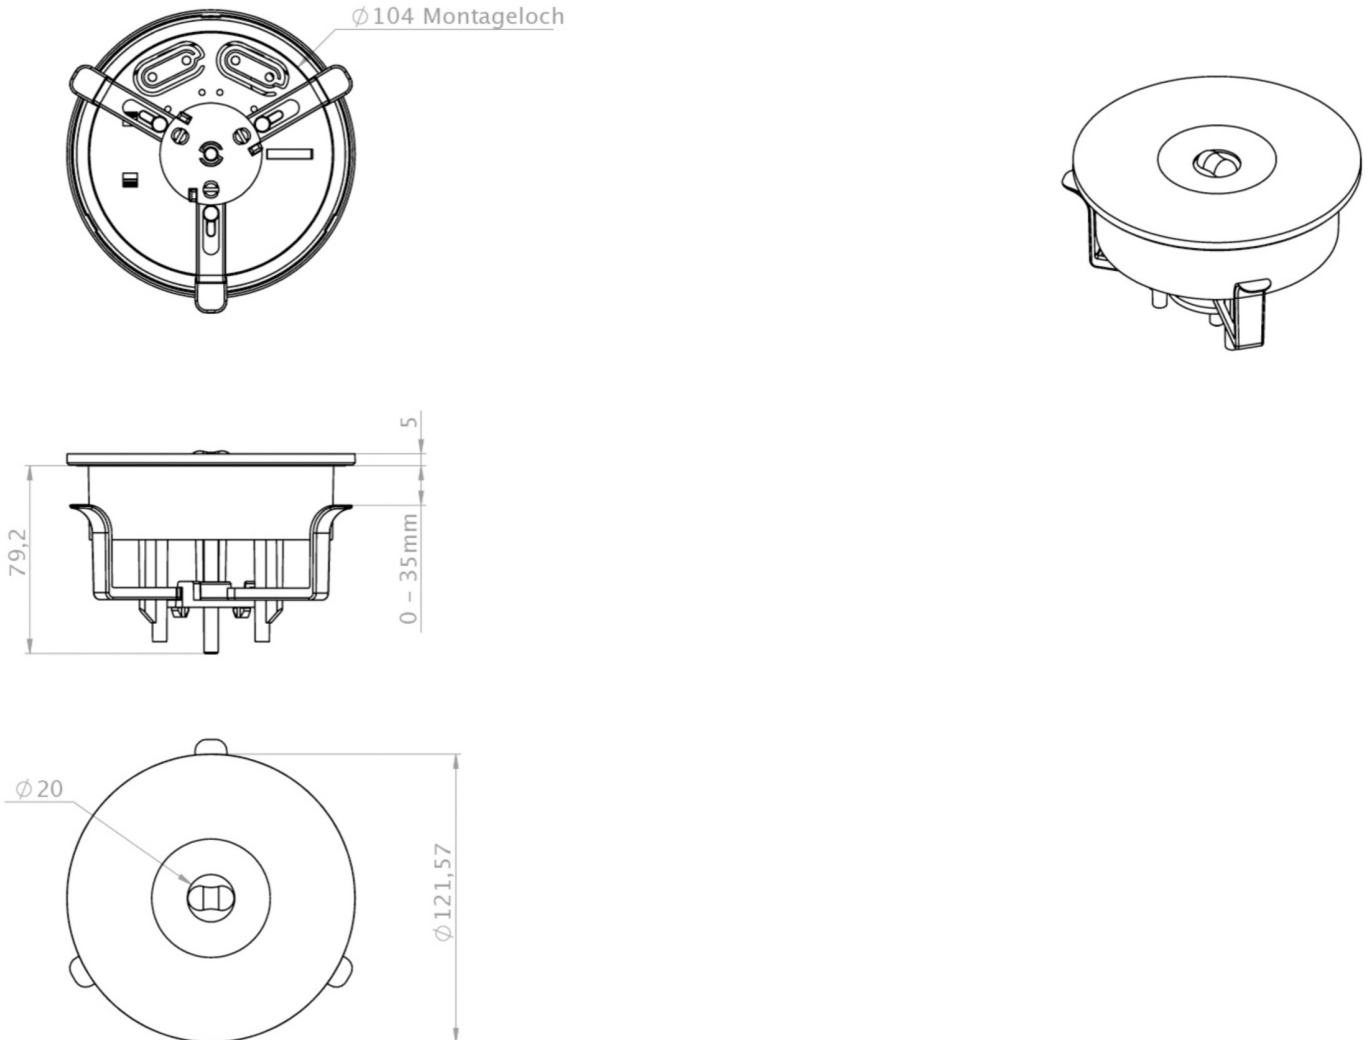

**Art.-Nr: ILER023SC**  
**Emergency light Self-contained**  
**Ceiling mounting, SelfControl (SC), 3 h, , IP20, Polycarbonate,**  
**White**

Discreet plastic safety luminaire for fitting in the ceiling, which integrates inconspicuously into the ceiling.

## TECHNICAL DATA

Luminaire type	Emergency light
Mounting	Ceiling mounting
Pictograph	No
Illuminant	LED
Housing material	Polycarbonate
Housing color	White
Protection type (IP)	IP20
Impact resistance (IK)	≥ 3
Certification	WEEE, CE
Insulation class	2
Supply	Self-contained
Monitoring	SelfControl (SC)
Bridging time	3 h
Battery	NIMH 4,8 V/2,0 Ah

Operating mode	Non-maintained / maintained
Input voltageAC	230 V
Input frequency	50 / 60 Hz
Power max.	3,7 W
Power maintained	1,8 W
Power non-maintained	0,2 W
Ambient temperature maintained mode	-5 °C to 30 °C
Ambient temperature non-maintained mode	-5 °C to 40 °C
Height	84 mm
Diameter	122 mm
Installation height	80 mm
Installation dimensions Diameter	105 mm
Weight	0.27
Weight incl. packaging	0.33
Connection cross-section	2.5 mm <sup>2</sup>
Switching input	Yes
Emergency light blocking	No
Battery connection	Connector
Dimming function	Yes
Luminous flux mains	110 lm
Luminous flux emergency	240 lm
Customs tariff number	94056120
EAN	4260349824064

## TECHNICAL DRAWING