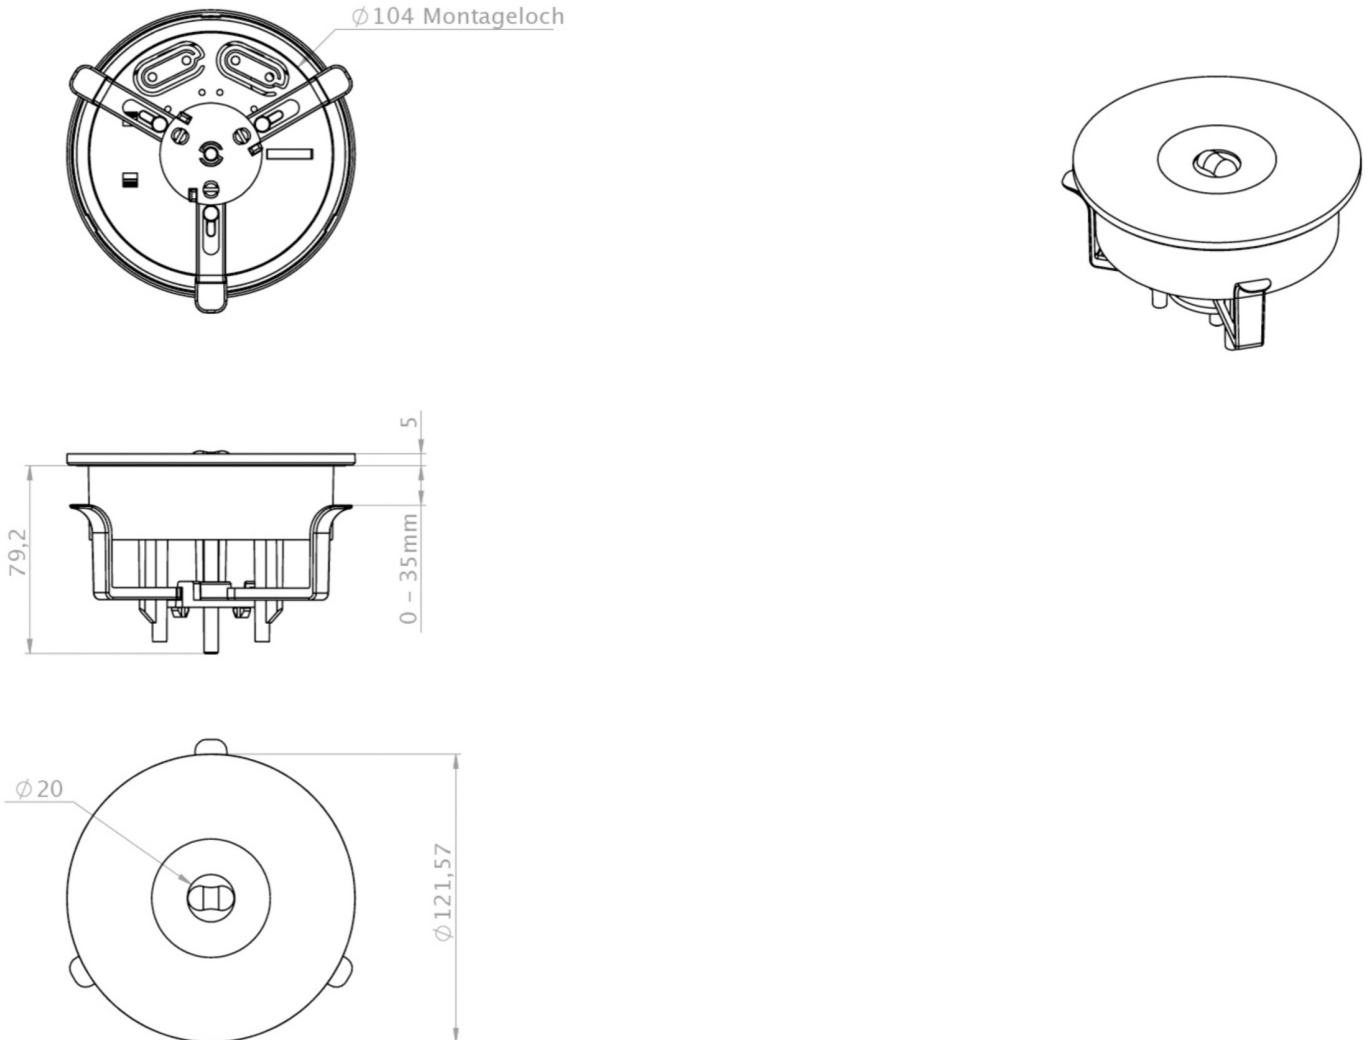

## TECHNICAL DATA

Luminaire type	Emergency light
Mounting	Ceiling mounting
Pictograph	No
Illuminant	LED
Housing material	Polycarbonate
Housing color	White
Protection type (IP)	IP20
Impact resistance (IK)	≥ 3
Certification	WEEE, CE
Insulation class	2
Supply	Self-contained
Monitoring	Wireless Professional (WL)
Bridging time	3 h

Battery	NIMH 4,8 V/2,0 Ah
Operating mode	Non-maintained / maintained
Input voltage AC	230 V
Input frequency	50 / 60 Hz
Power max.	4 W
Power maintained	2 W
Power non-maintained	0,4 W
Ambient temperature maintained mode	-5 °C to 30 °C
Ambient temperature non-maintained mode	-5 °C to 40 °C
Height	84 mm
Diameter	122 mm
Installation height	80 mm
Installation dimensions Diameter	105 mm
Weight	0.27
Weight incl. packaging	0.33
Connection cross-section	2.5 mm <sup>2</sup>
Switching input	Yes
Emergency light blocking	No
Battery connection	Connector
Dimming function	Yes
Luminous flux mains	110 lm
Luminous flux emergency	240 lm
Customs tariff number	94056120
EAN	4260349824637

## TECHNICAL DRAWING