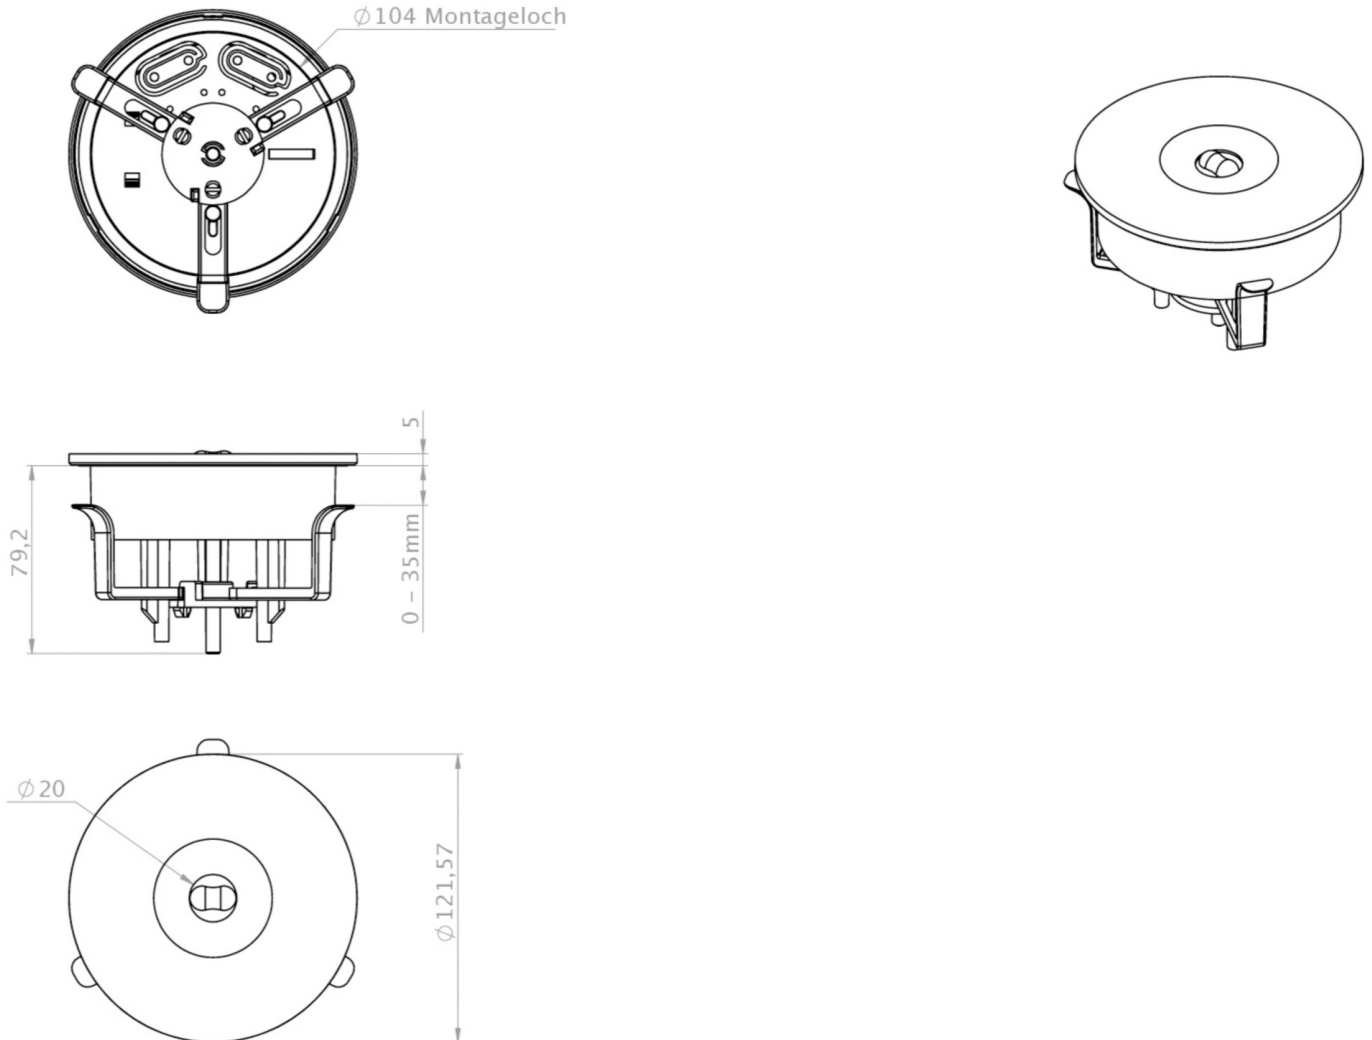

TECHNICAL DRAWING

ACCESSORY LIST

BALLPLX-ILE - Wire mesh surround

ILE-OEF-PC -

As of: 17.05.2025 - Subject to technical changes and errors.