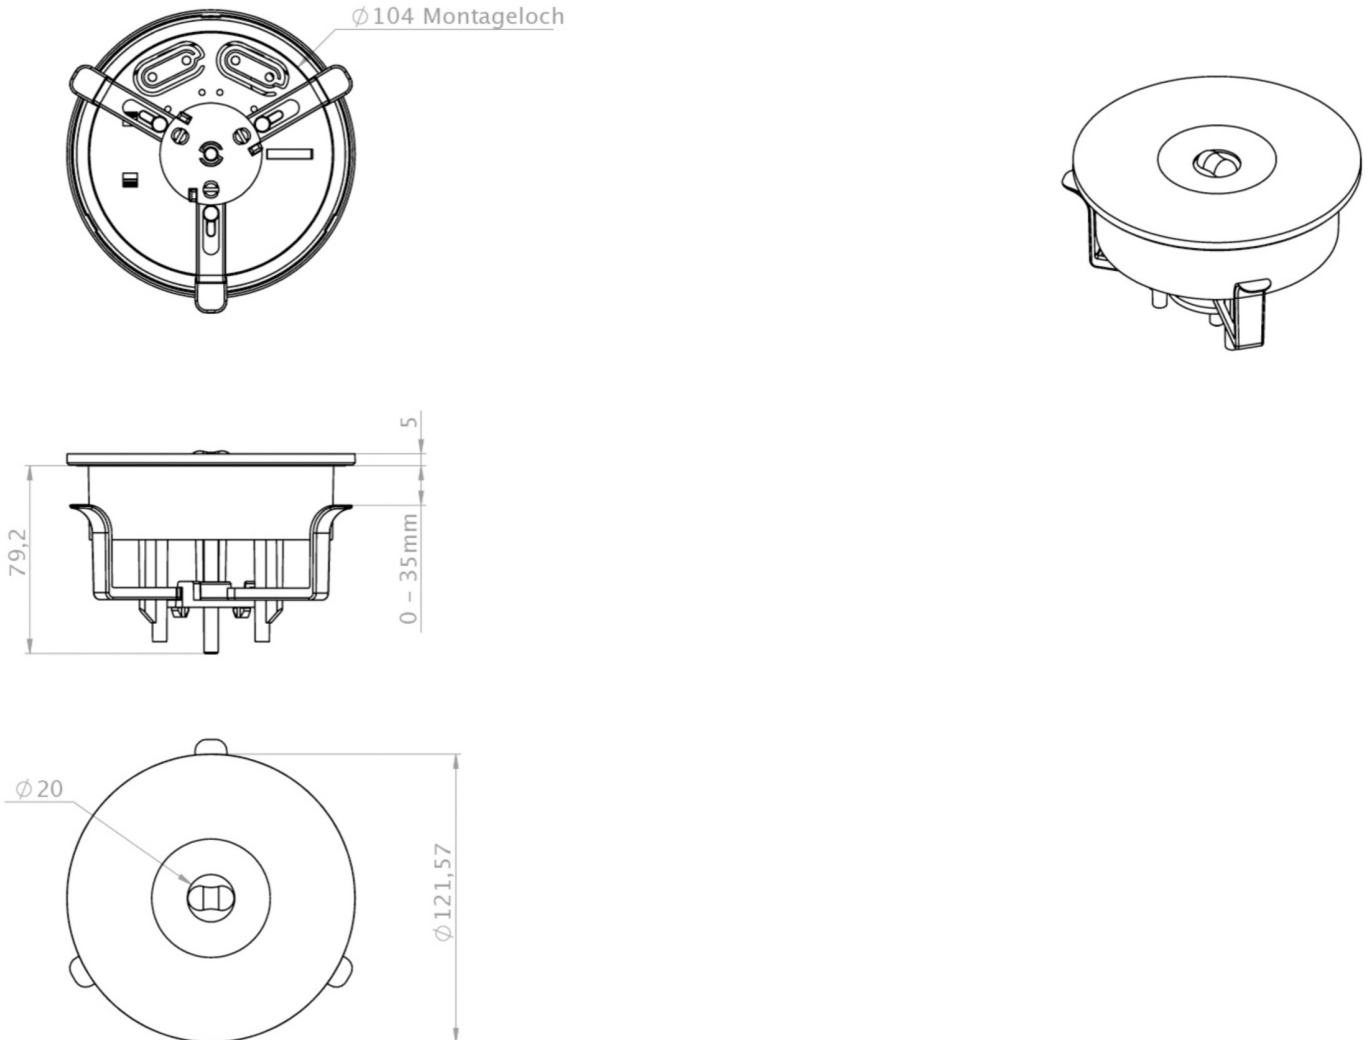

**Art.-Nr: ILES028WL**  
**Emergency light Self-contained**  
**Ceiling mounting, Wireless Professional (WL), 8 h, , IP20,**  
**Polycarbonate, White**

Discreet plastic safety luminaire for fitting in the ceiling, which integrates inconspicuously into the ceiling.

## TECHNICAL DATA

Luminaire type	Emergency light
Mounting	Ceiling mounting
Pictograph	No
Illuminant	LED
Housing material	Polycarbonate
Housing color	White
Protection type (IP)	IP20
Impact resistance (IK)	≥ 3
Certification	WEEE, CE
Insulation class	2
Supply	Self-contained
Monitoring	Wireless Professional (WL)
Bridging time	8 h

Battery	NIMH 4,8 V/2,0 Ah
Operating mode	Non-maintained / maintained
Input voltage AC	230 V
Input frequency	50 / 60 Hz
Power max.	4 W
Power maintained	2 W
Power non-maintained	0,4 W
Ambient temperature maintained mode	-5 °C to 30 °C
Ambient temperature non-maintained mode	-5 °C to 40 °C
Height	84 mm
Diameter	122 mm
Installation height	80 mm
Installation dimensions Diameter	105 mm
Weight	0.27
Weight incl. packaging	0.33
Connection cross-section	2.5 mm <sup>2</sup>
Switching input	Yes
Emergency light blocking	No
Battery connection	Connector
Dimming function	Yes
Luminous flux mains	110 lm
Luminous flux emergency	110 lm
Customs tariff number	94056120
EAN	4260581718664

## TECHNICAL DRAWING