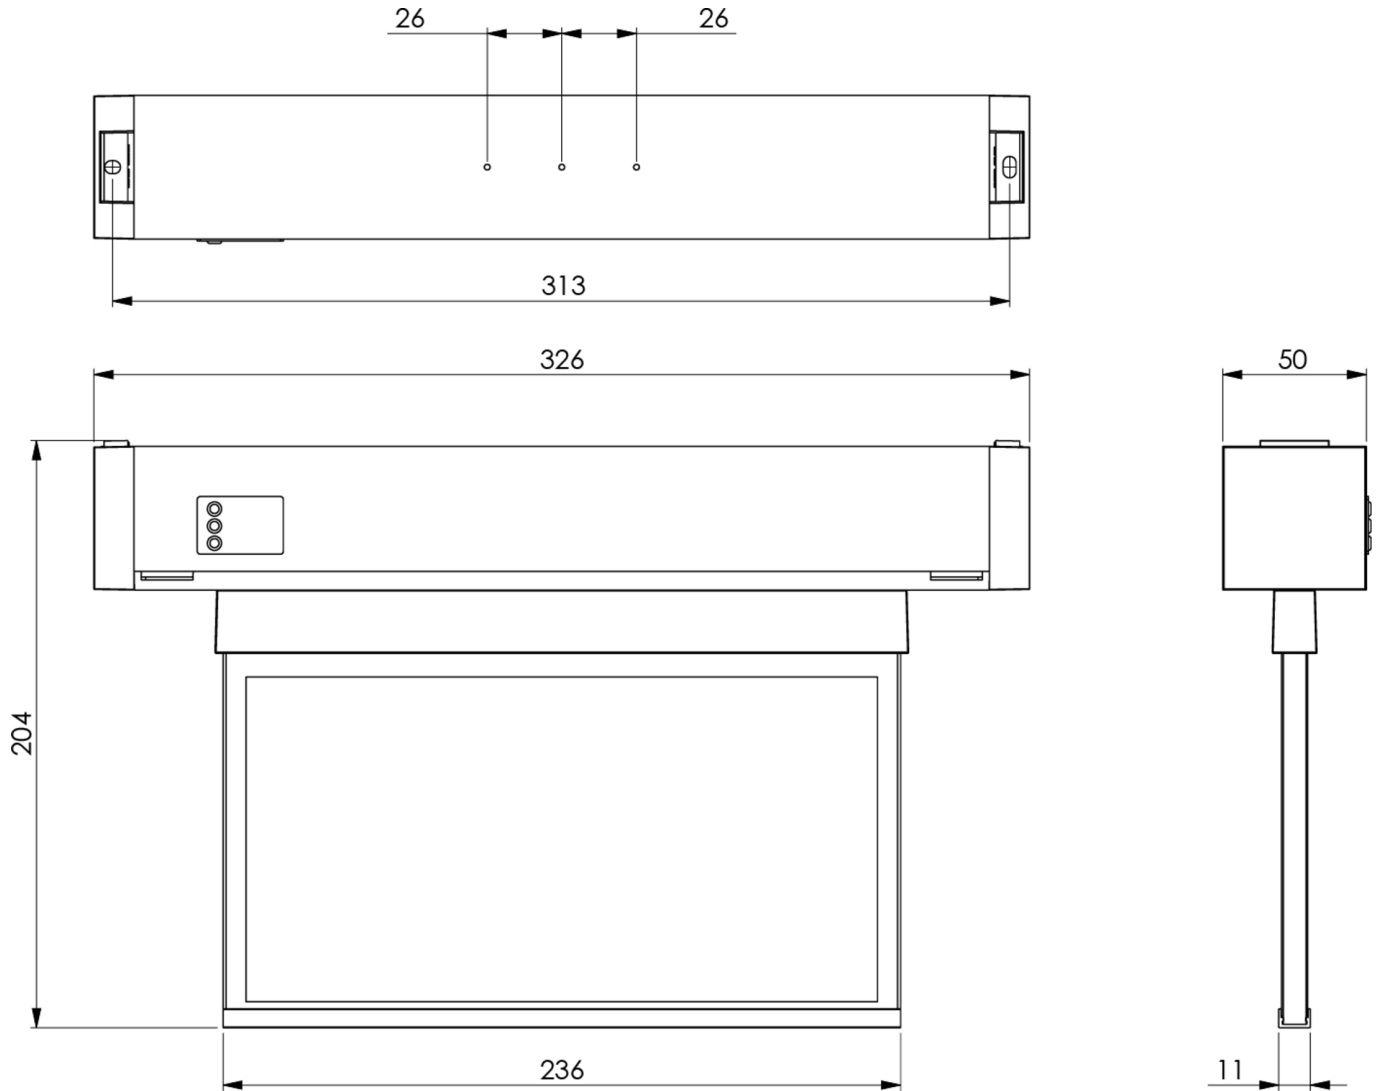

TECHNICAL DRAWING

As of: 11.03.2025 - Subject to technical changes and errors.