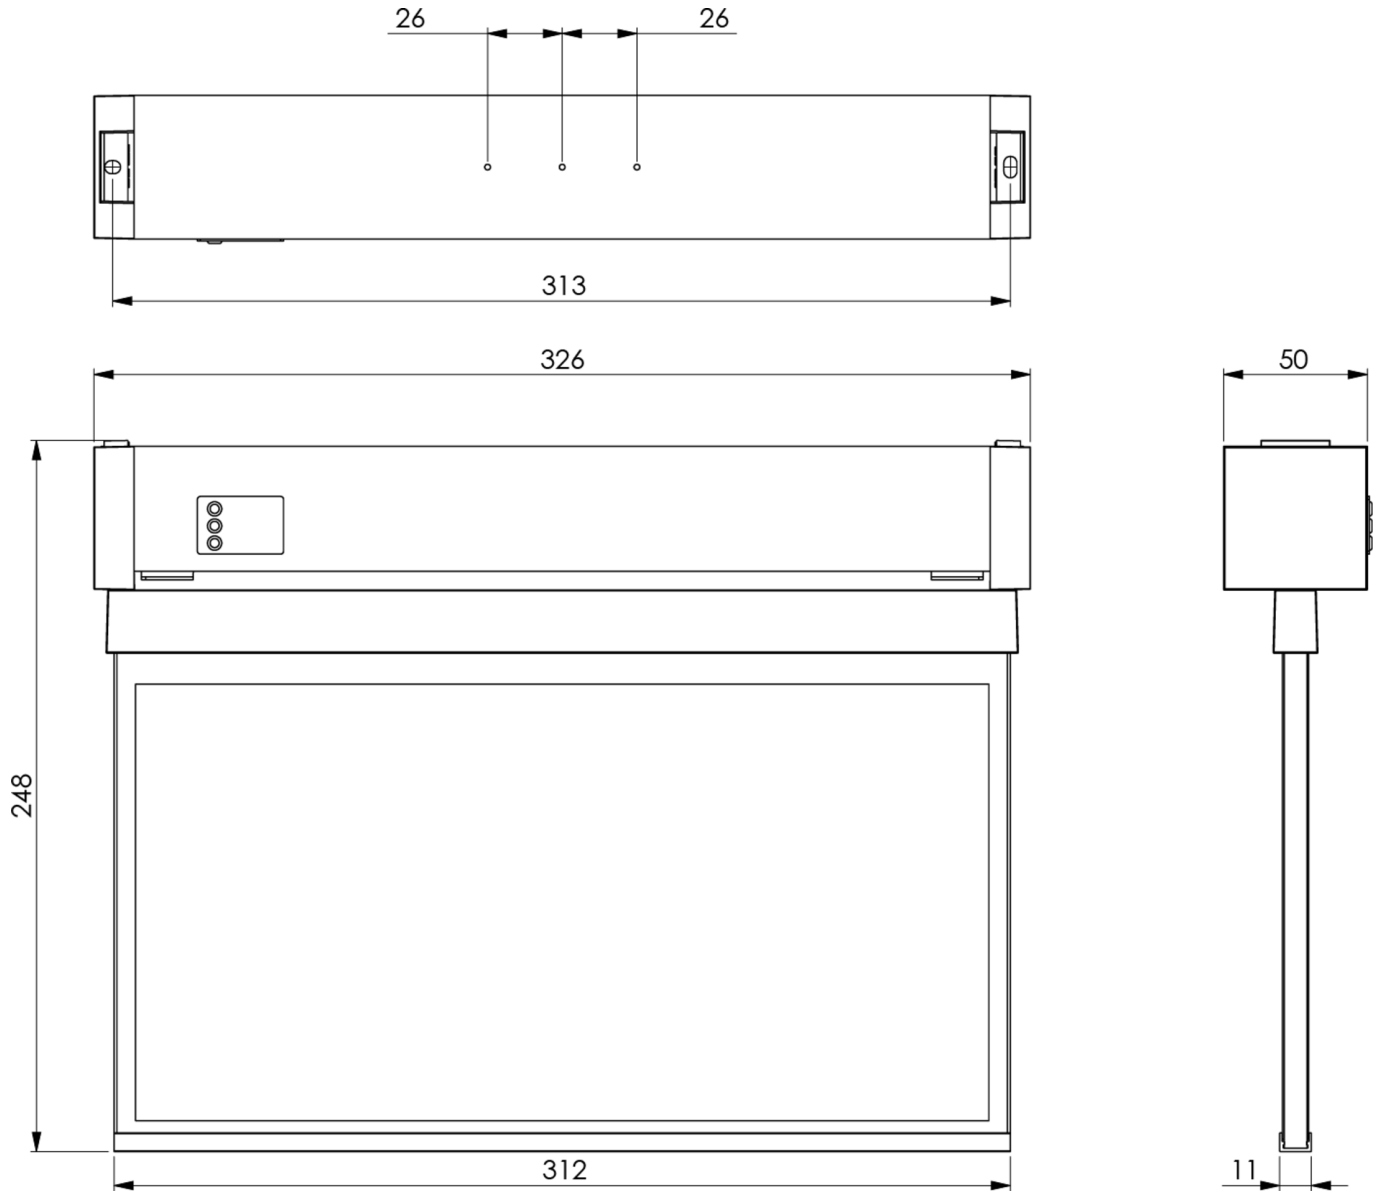

TECHNICAL DRAWING

As of: 20.03.2025 - Subject to technical changes and errors.