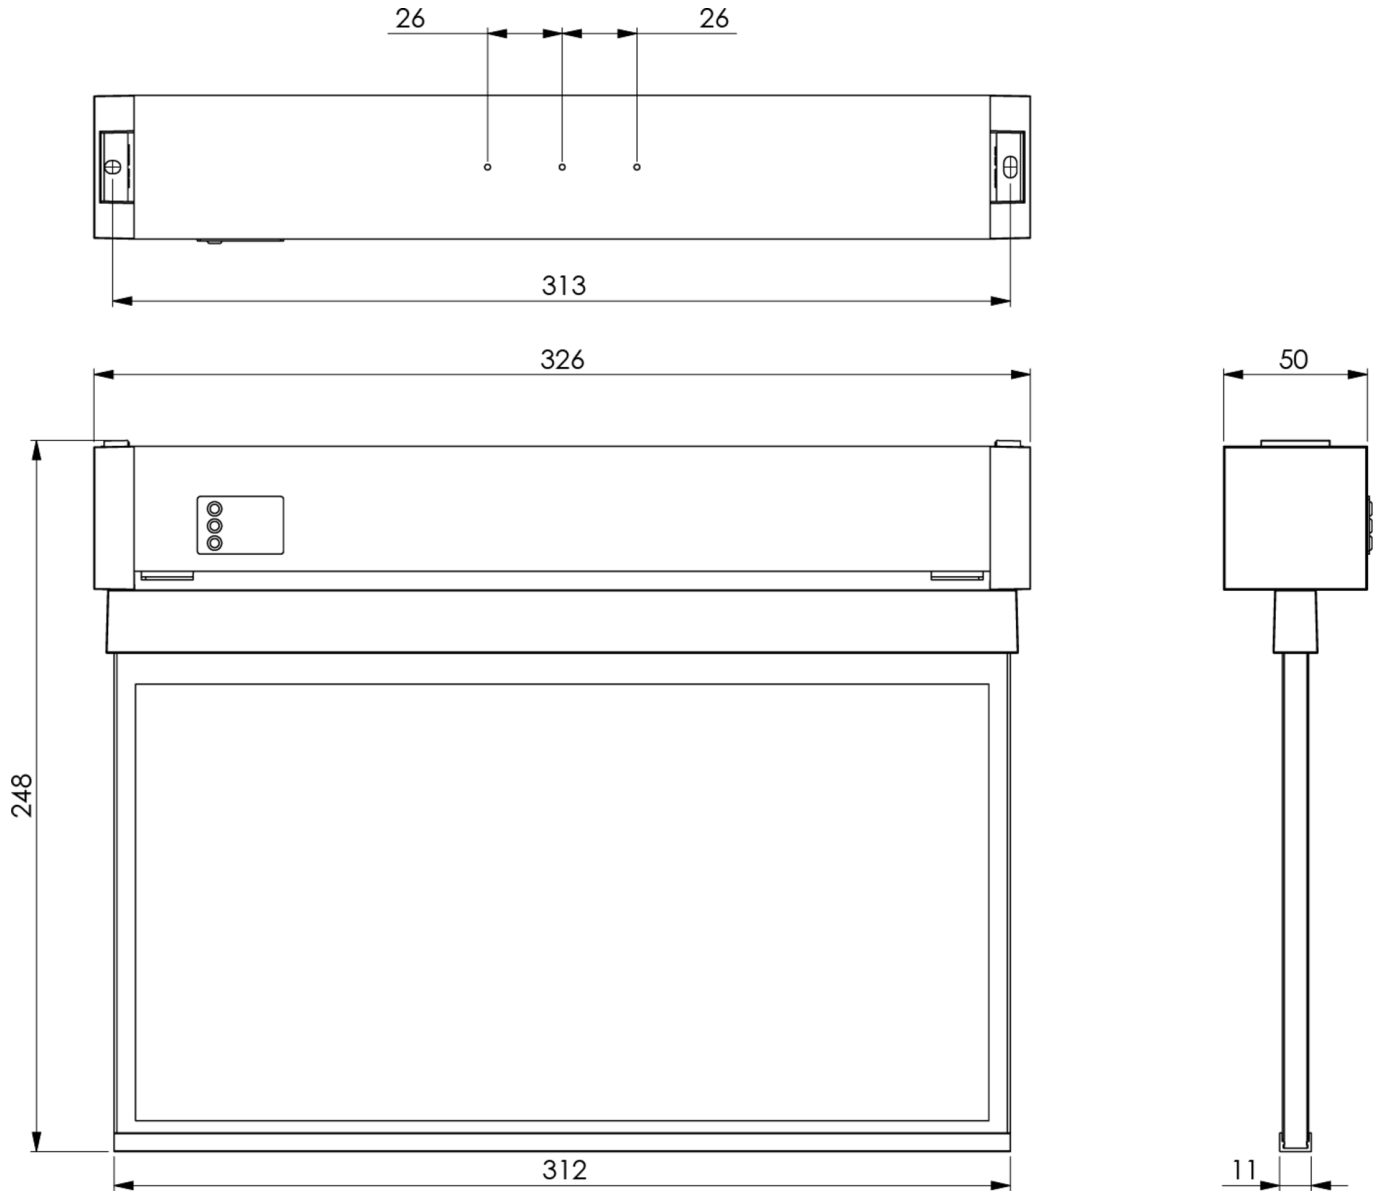

TECHNICAL DRAWING

As of: 16.05.2026 - Subject to technical changes and errors.