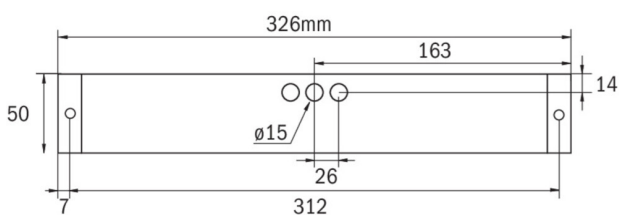

Input frequency	50 / 60 Hz
Input voltage DC	216 V
Power max.	5,9 W
Power maintained	5,9 W
Power non-maintained	1,1 W
Ambient temperature maintained mode	-30 °C to 35 °C
Ambient temperature non-maintained mode	-30 °C to 35 °C
Depth	326 mm
Width	50 mm
Height	50 mm
Weight	0.76
Weight incl. packaging	0.81
Connection cross-section	2.5 mm²
Switching input	Yes
Emergency light blocking	No
Battery connection	No
Dimming function	Yes
Luminous flux emergency	520 lm
Customs tariff number	94056120
EAN	4260349829182

TECHNICAL DRAWING