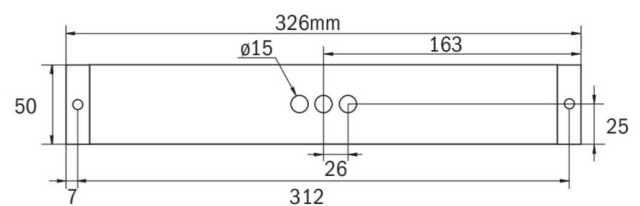

Input frequency	50 / 60 Hz
Input voltage DC	216 V
Power max.	5,9 W
Power maintained	5,9 W
Power non-maintained	1,1 W
Ambient temperature maintained mode	-30 °C to 35 °C
Ambient temperature non-maintained mode	-30 °C to 35 °C
Depth	326 mm
Width	50 mm
Height	50 mm
Weight	0.76
Weight incl. packaging	0.81
Connection cross-section	2.5 mm²
Switching input	Yes
Emergency light blocking	No
Battery connection	No
Dimming function	Yes
Luminous flux emergency	520 lm
Customs tariff number	94056120
EAN	4260349829182

TECHNICAL DRAWING