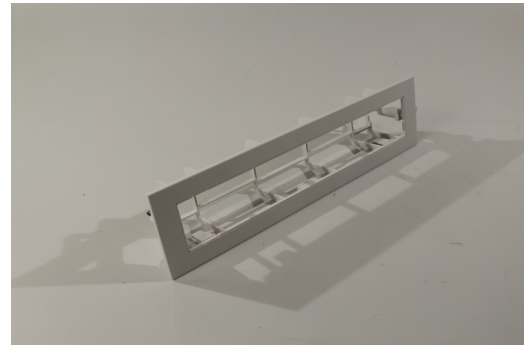

Art.-No.: KBE

With this installation frame the GX luminaire is able to be mounted directly into the wall which hides its electronics and so the luminaires design is not disrupted.

TECHNICAL DATA

Length	65 mm
Width	375 mm
Height	60 mm
Weight	0.19 kg
Weight incl. Packaging	0.19 kg
Customs tariff number	94059200
EAN	4260123683528